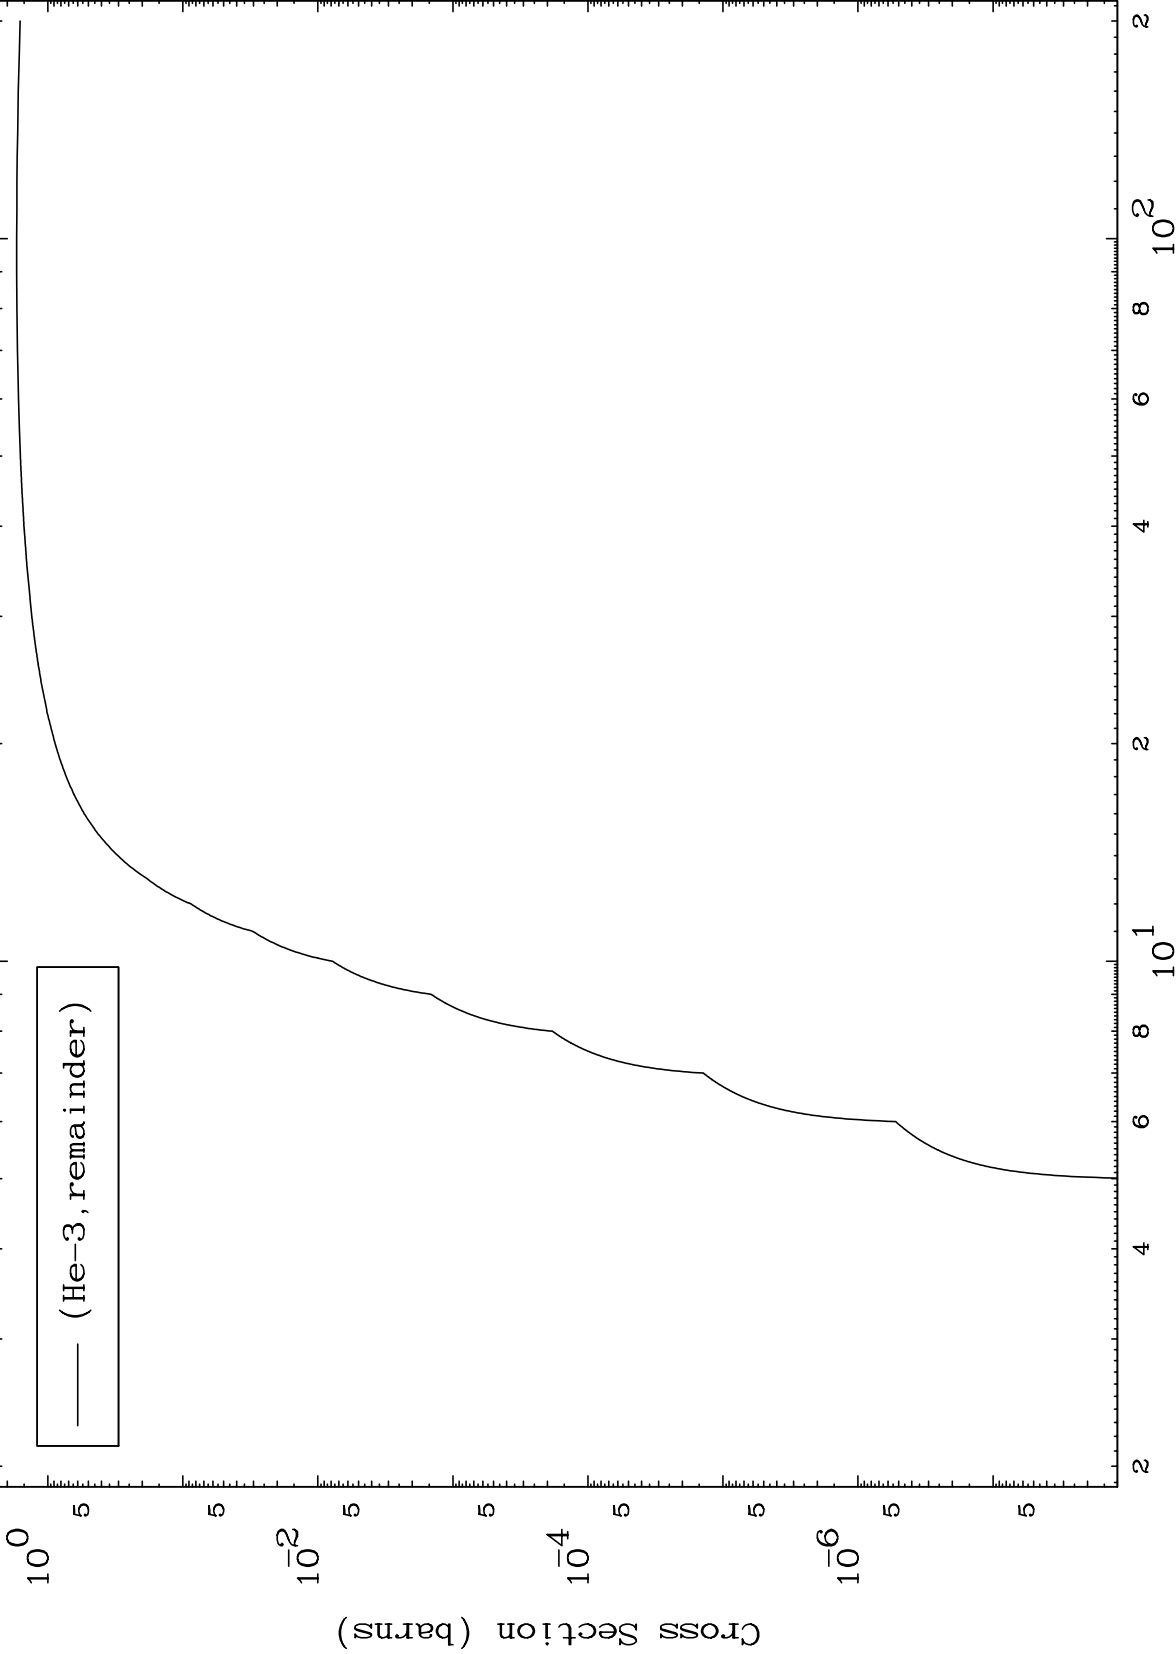

Press Mouse Button to Start

MAT 4028

He-3 Major

40-Zr-91

0 Kelvin Cross Sections

1

Incident Energy (MeV)

40-Zr-91