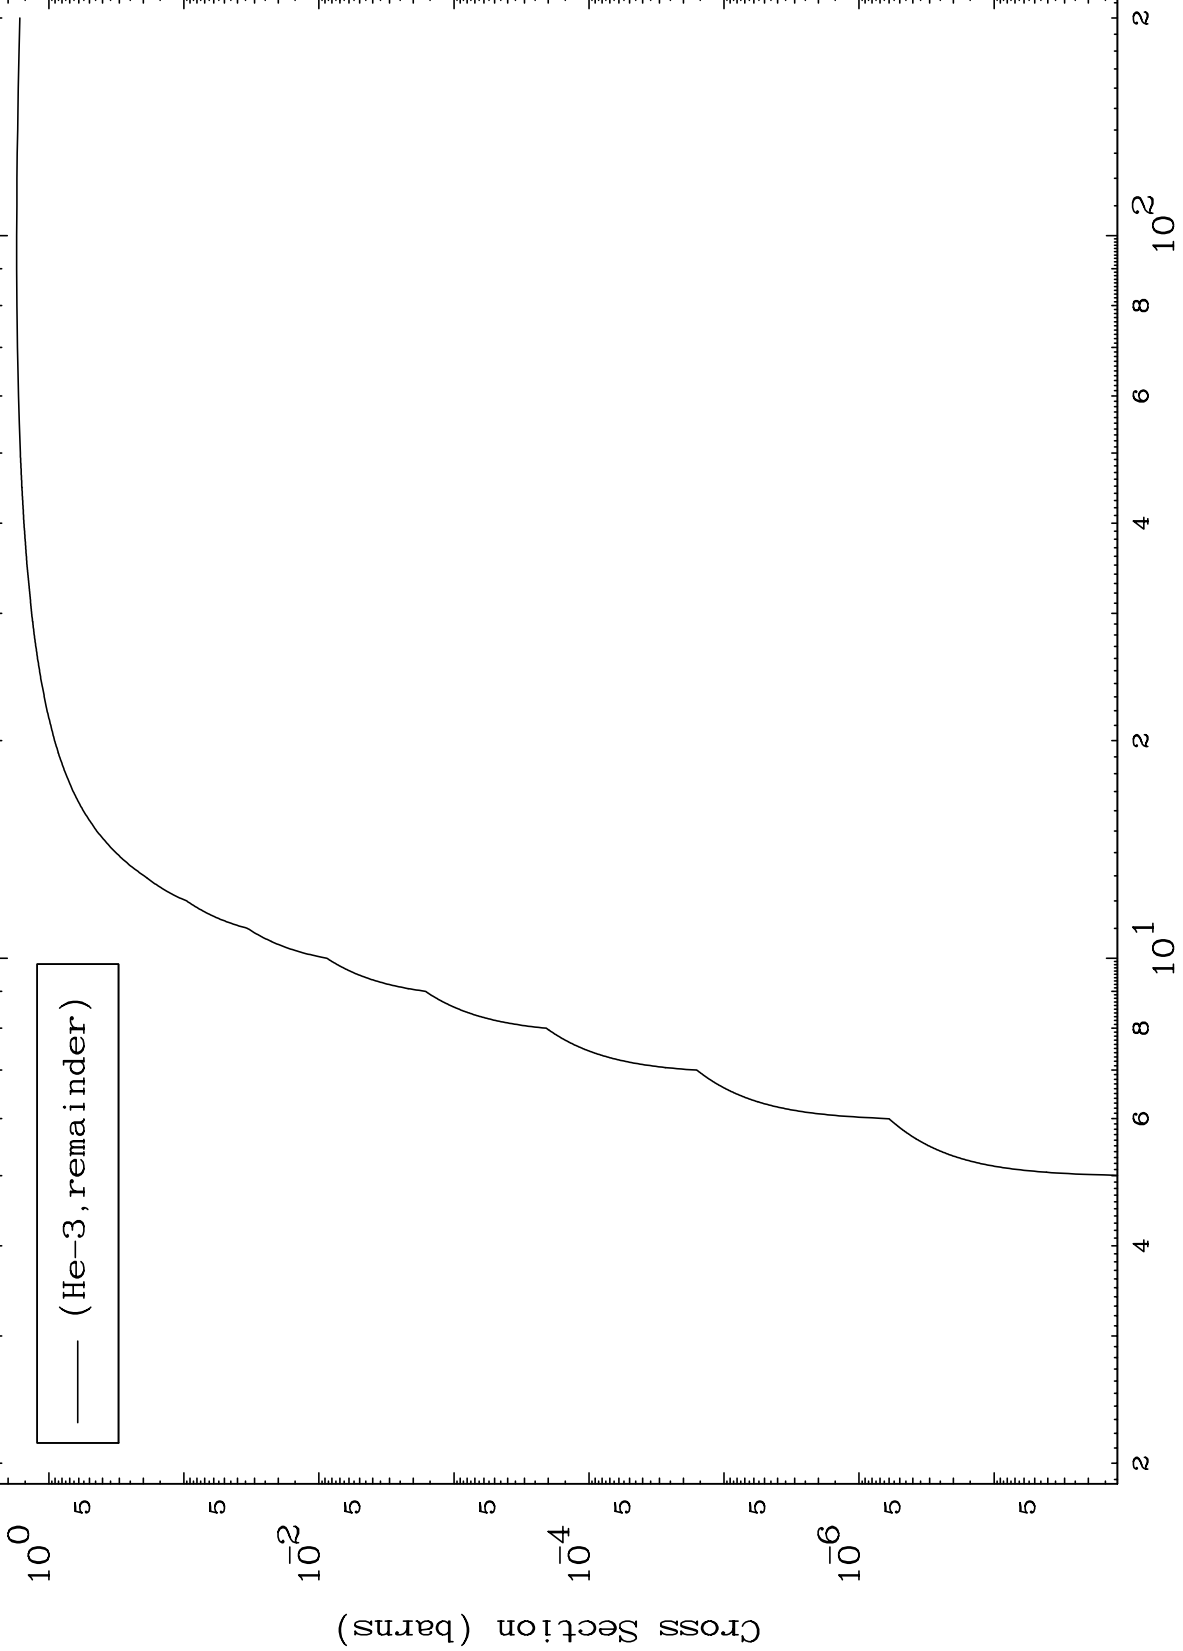

Press Mouse Button to Start

MAT 4037

He-3 Major

40-Zr-94

0 Kelvin Cross Sections

1

Incident Energy (MeV)

40-Zr-94