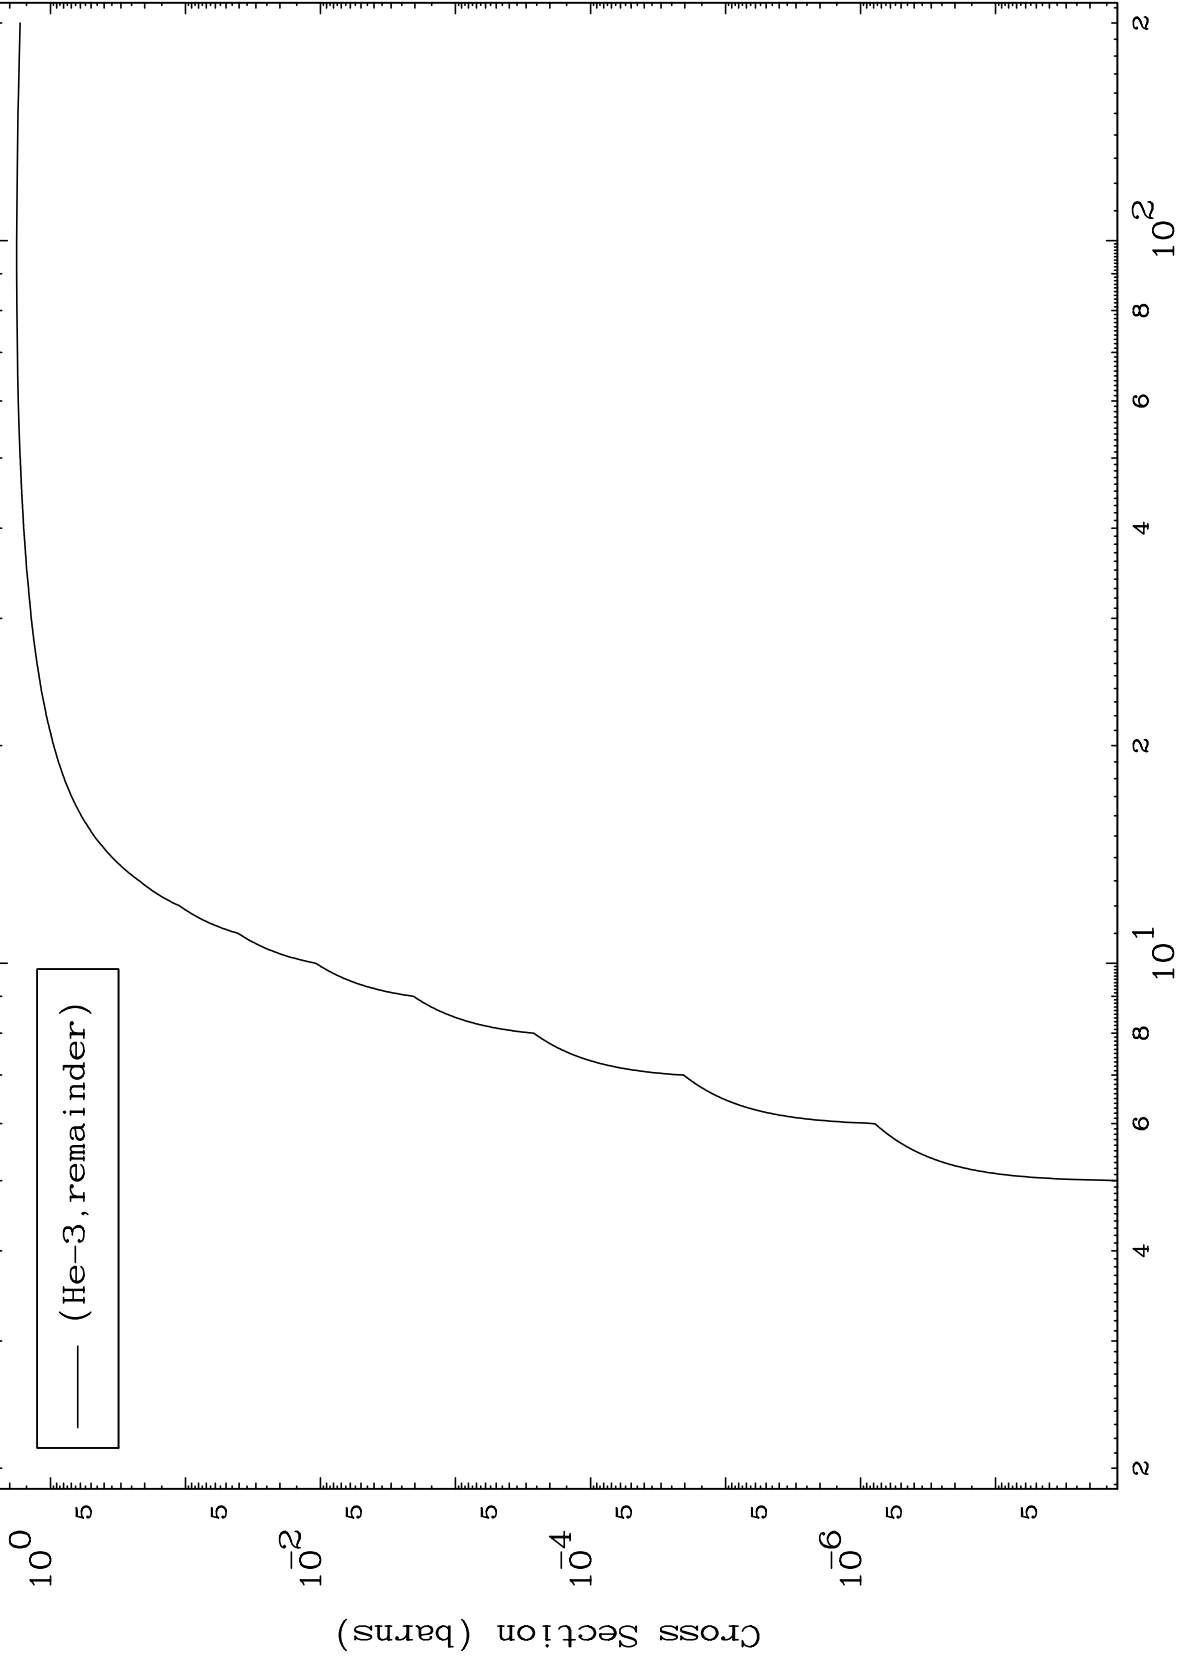

Press Mouse Button to Start

MAT 4049

He-3 Major

40-Zr-98

0 Kelvin Cross Sections

40-Zr-98

Incident Energy (MeV)

1