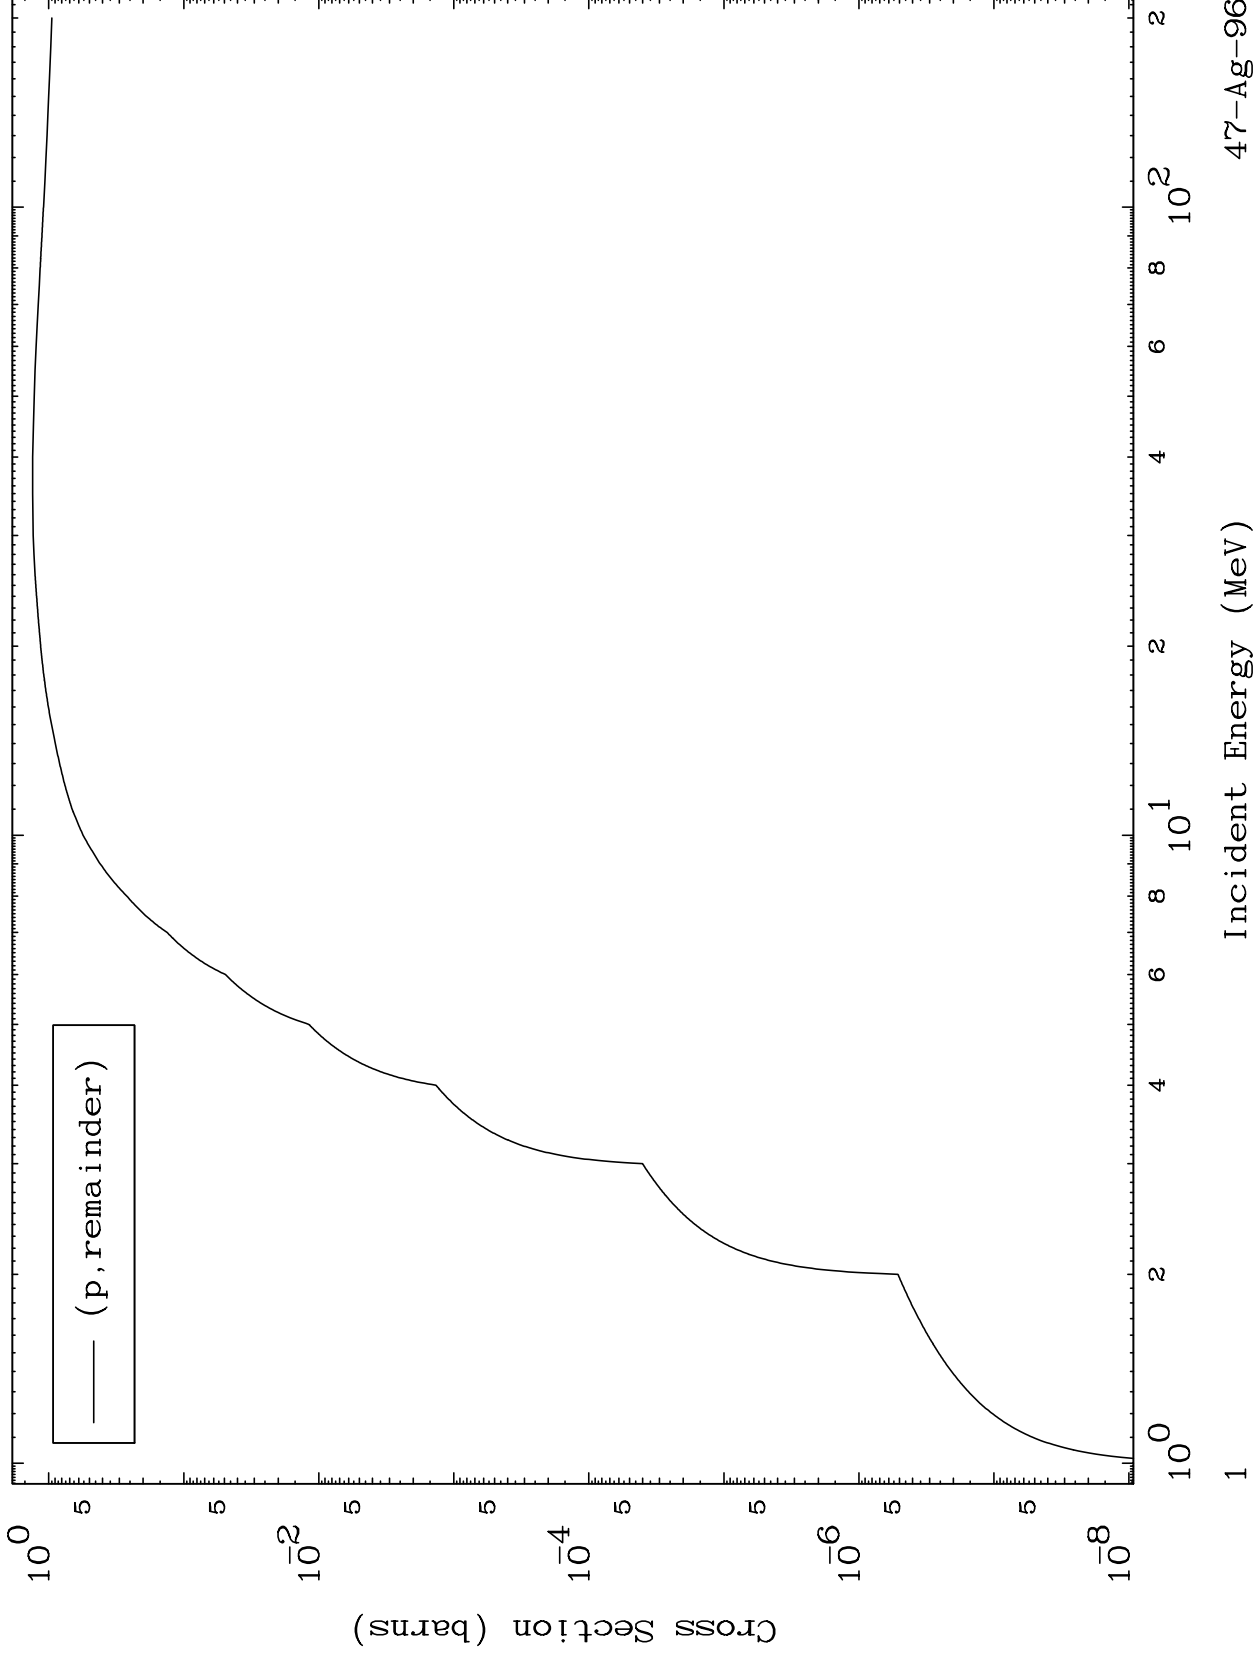

Press Mouse Button to Start

MAT 4693

Proton Major
0 Kelvin Cross Sections

47-Ag-96

47-Ag-96