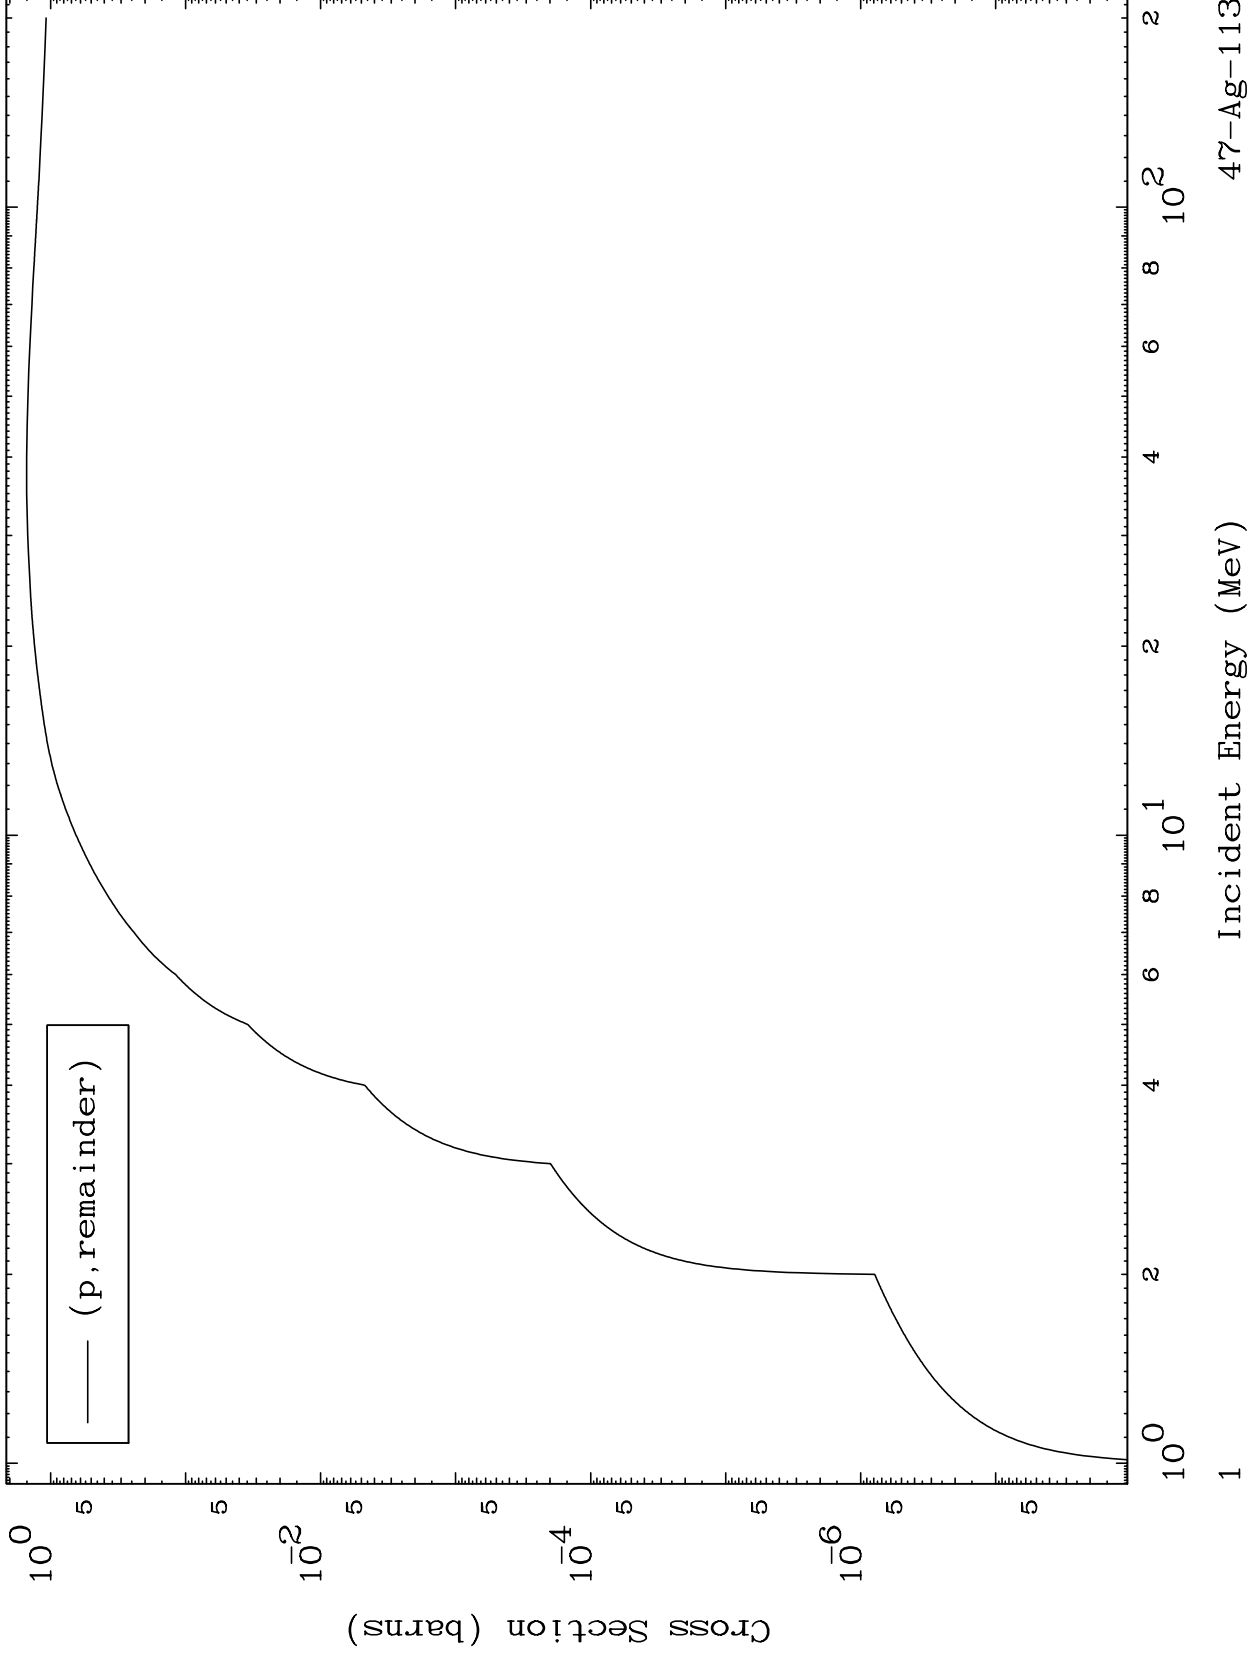

Press Mouse Button to Start

MAT 4743

Proton Major

47-Ag-113

0 Kelvin Cross Sections

47-Ag-113