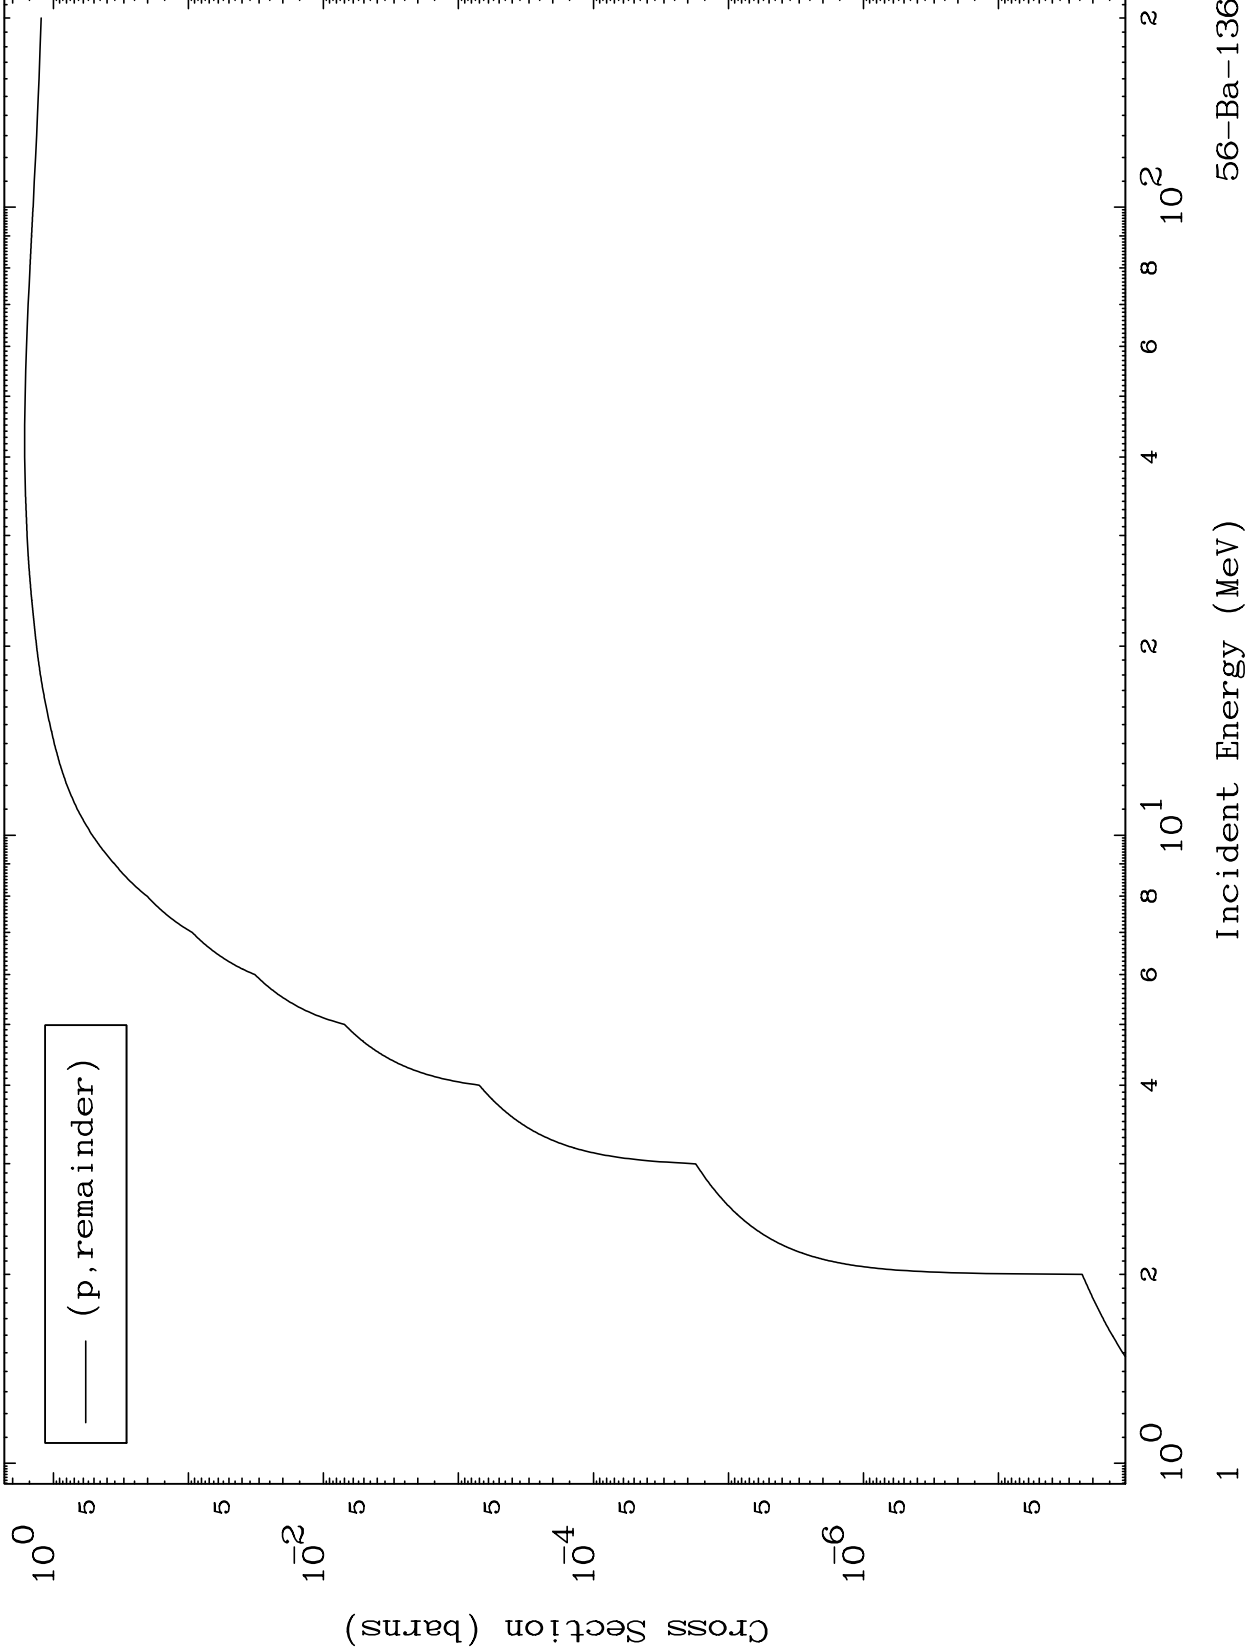

Press Mouse Button to Start

MAT 5643

Proton Major
0 Kelvin Cross Sections

56-Ba-136

56-Ba-136