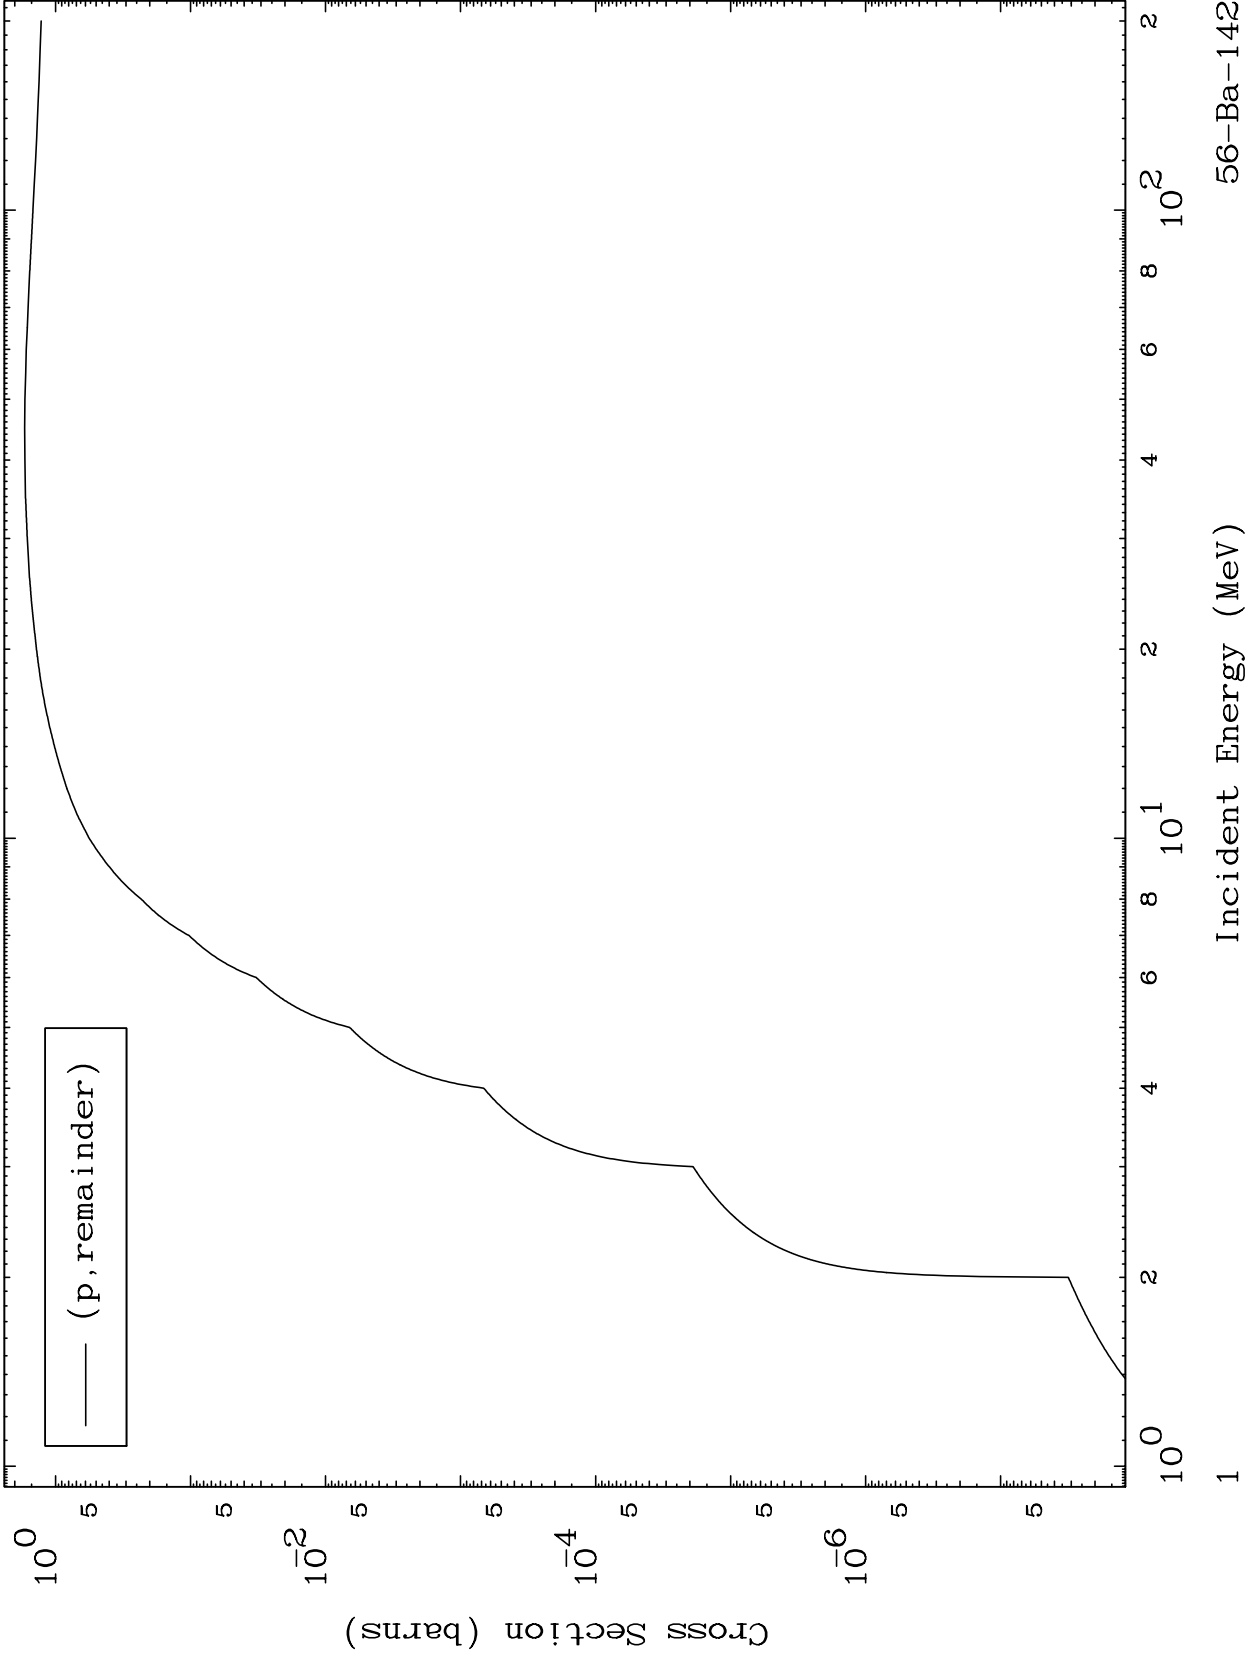

Press Mouse Button to Start

MAT 5661

Proton Major
0 Kelvin Cross Sections

56-Ba-142

56-Ba-142