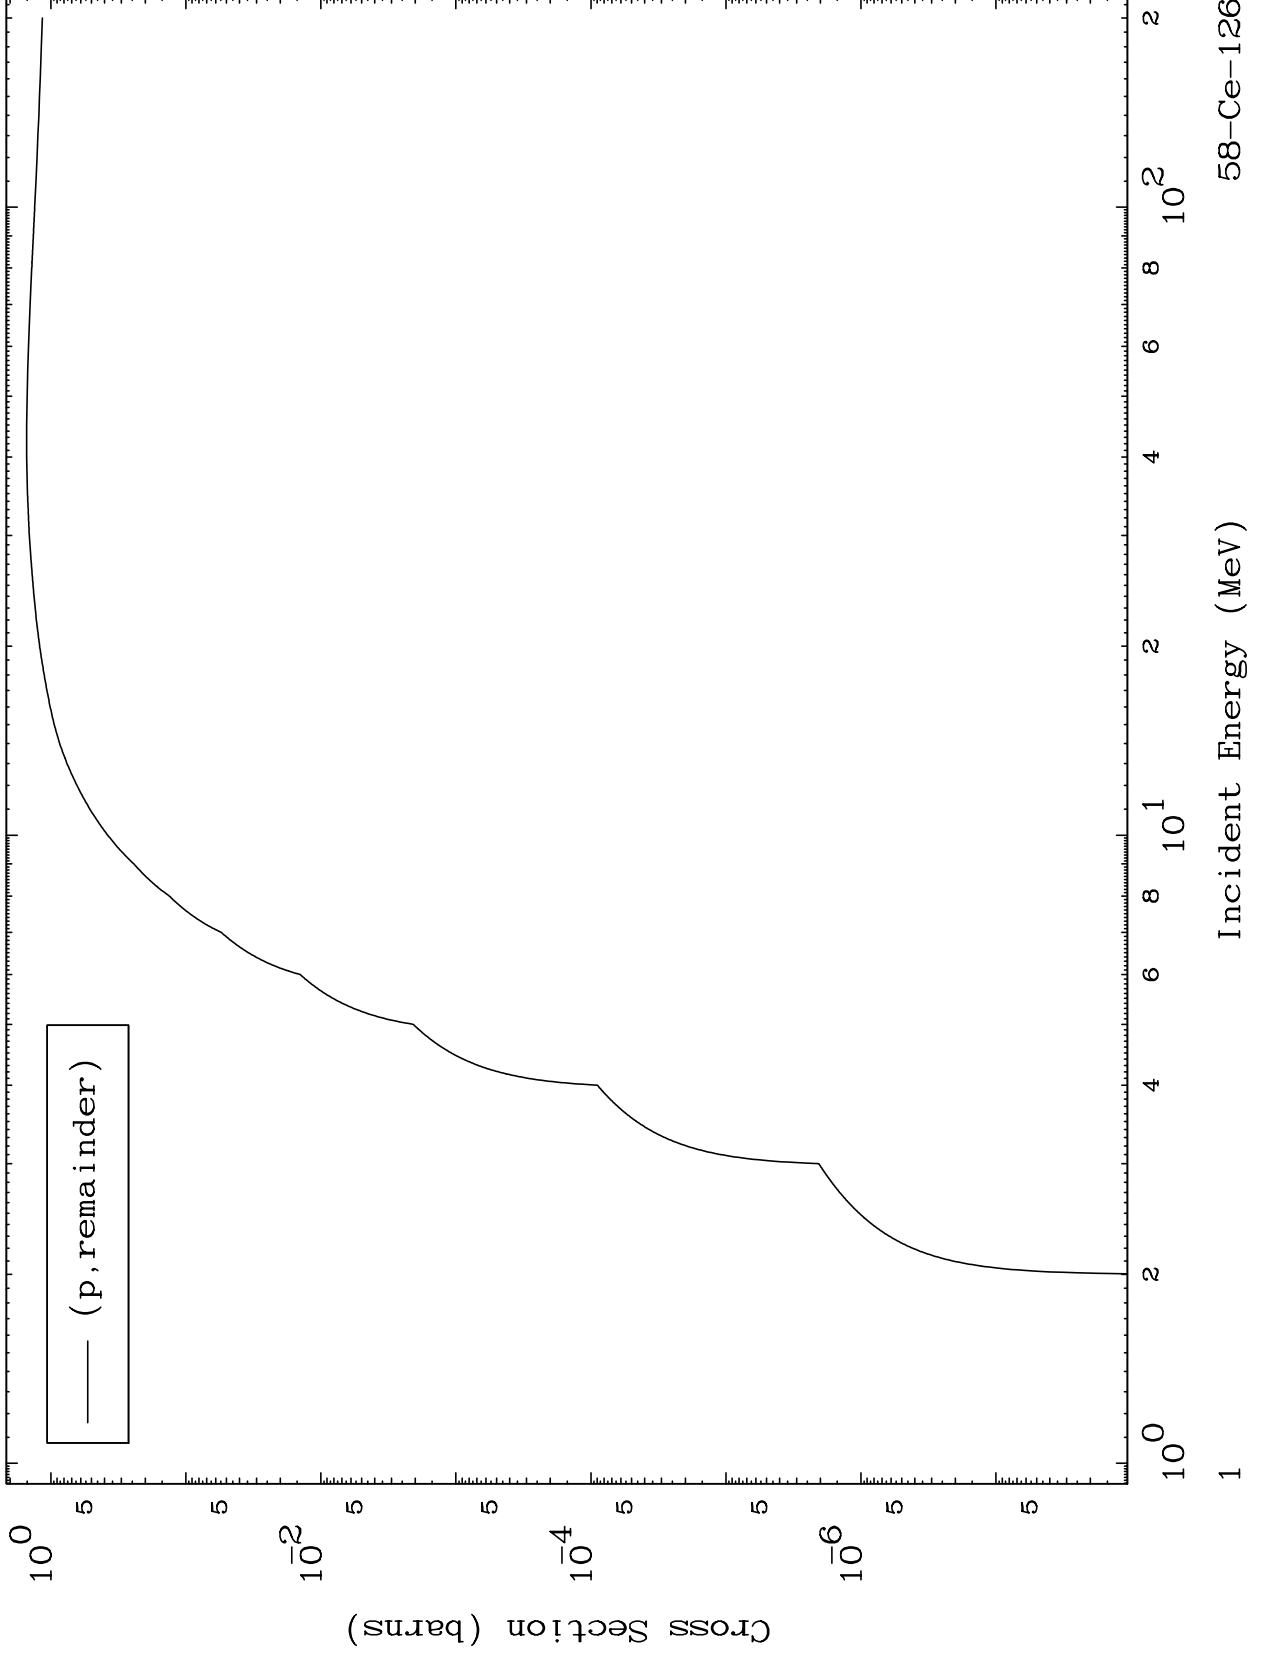

Press Mouse Button to Start

MAT 5795

Proton Major  
0 Kelvin Cross Sections

58-Ce-126

58-Ce-126