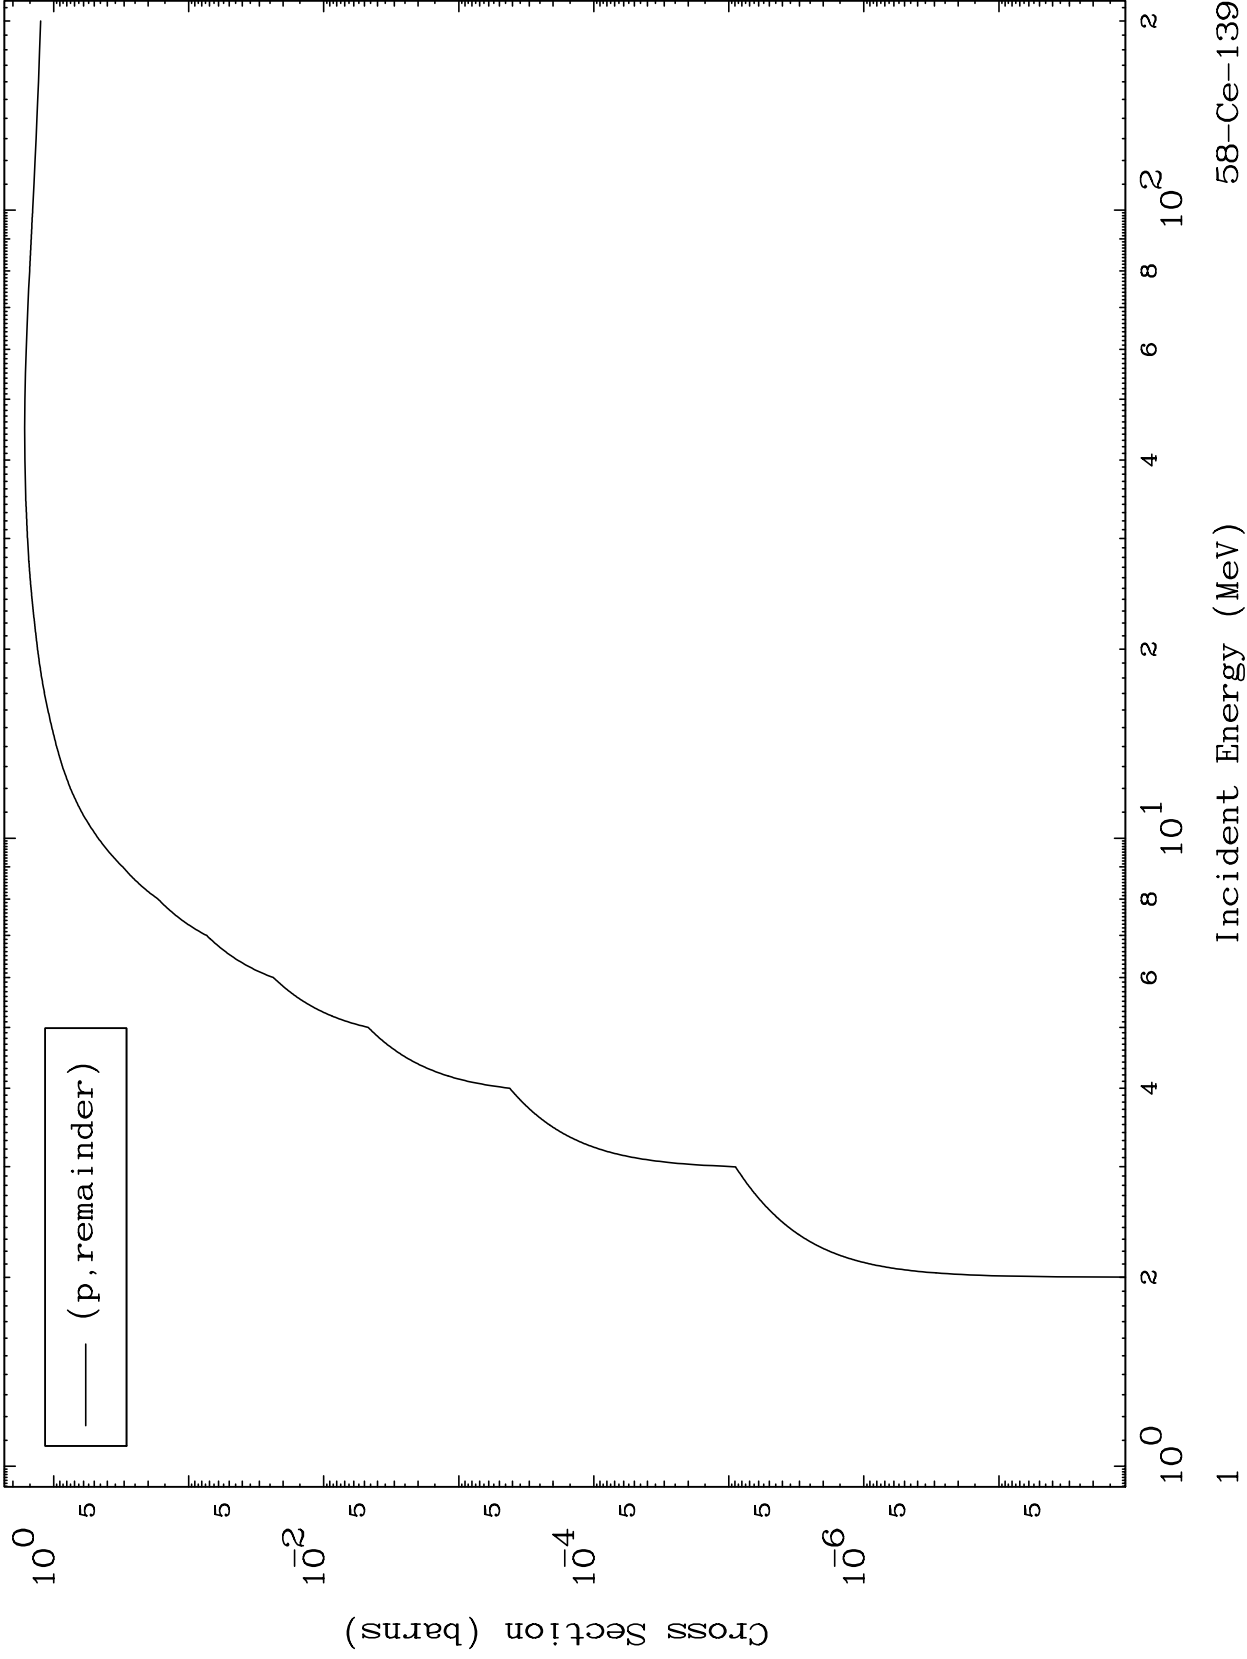

Press Mouse Button to Start

MAT 5834

Proton Major
0 Kelvin Cross Sections

58-Ce-139

58-Ce-139