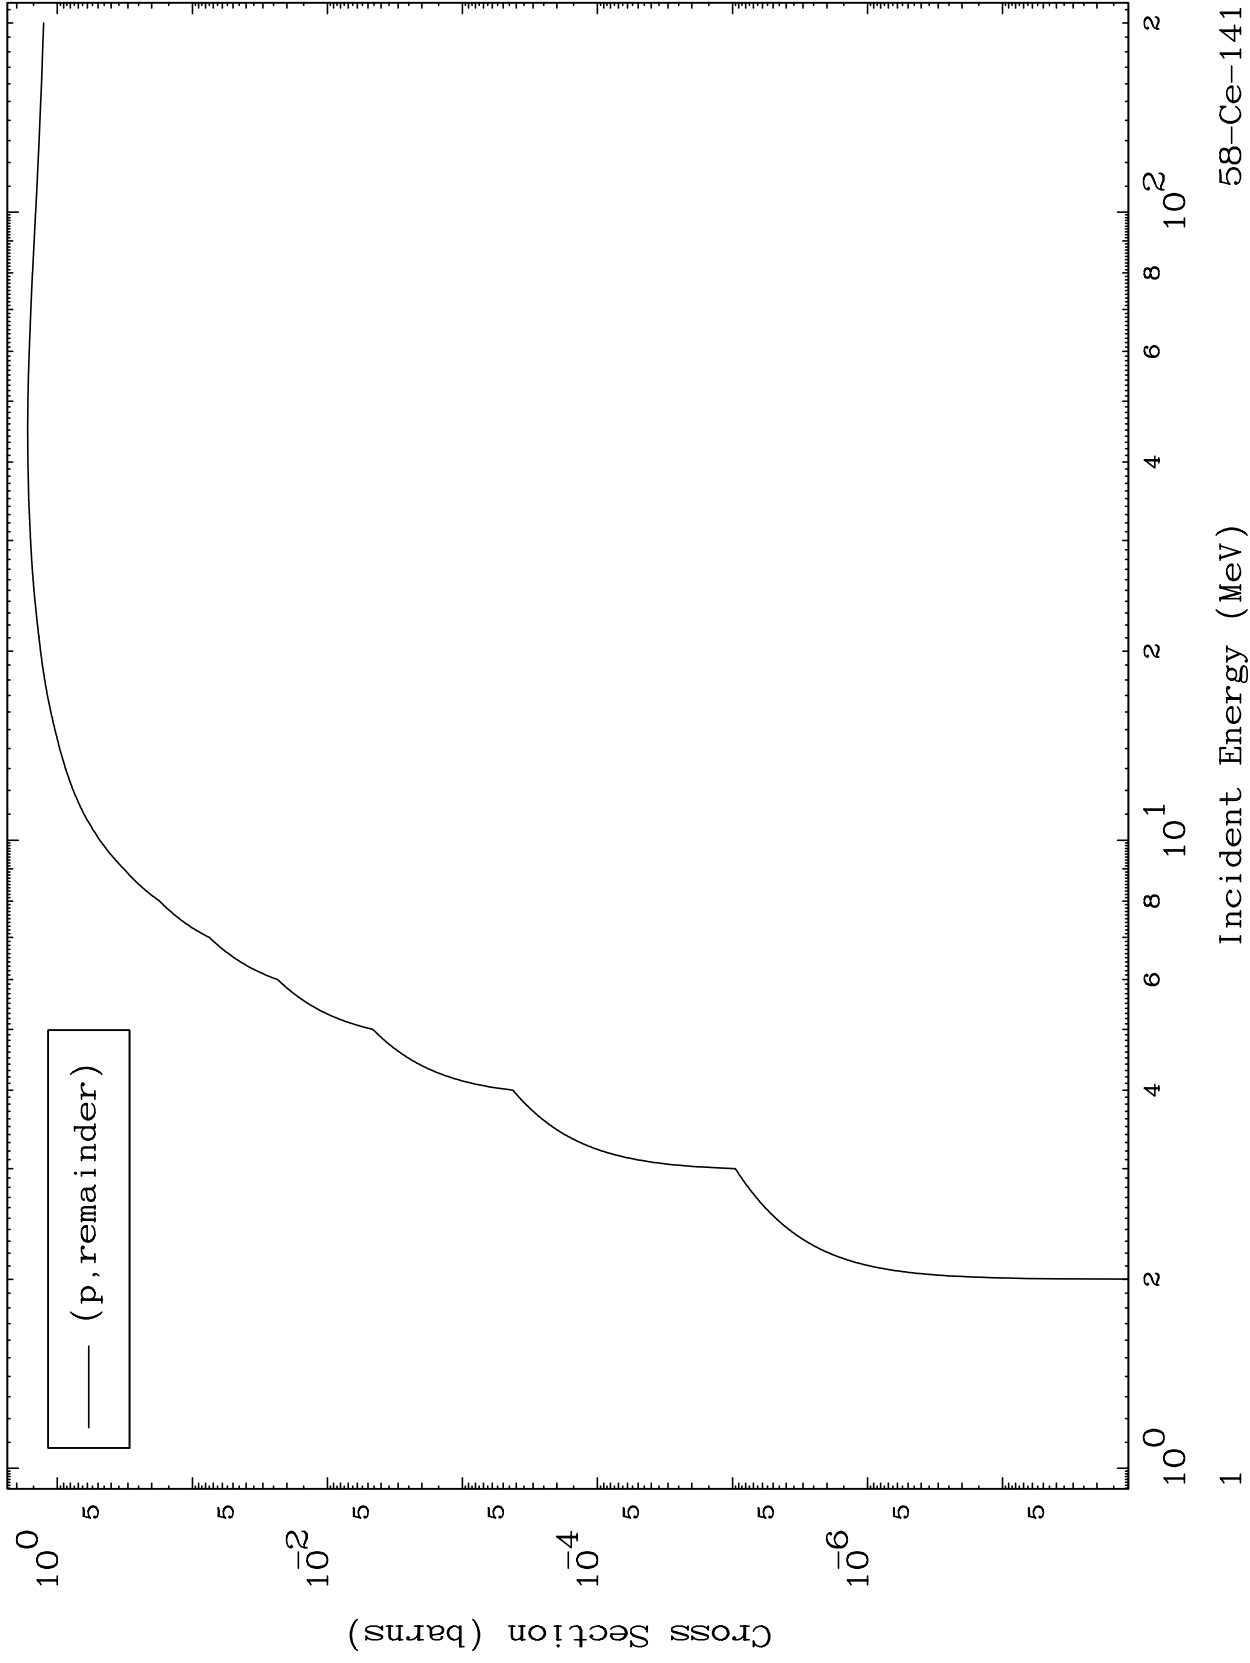

Press Mouse Button to Start

MAT 5840

Proton Major
0 Kelvin Cross Sections

58-Ce-141

58-Ce-141