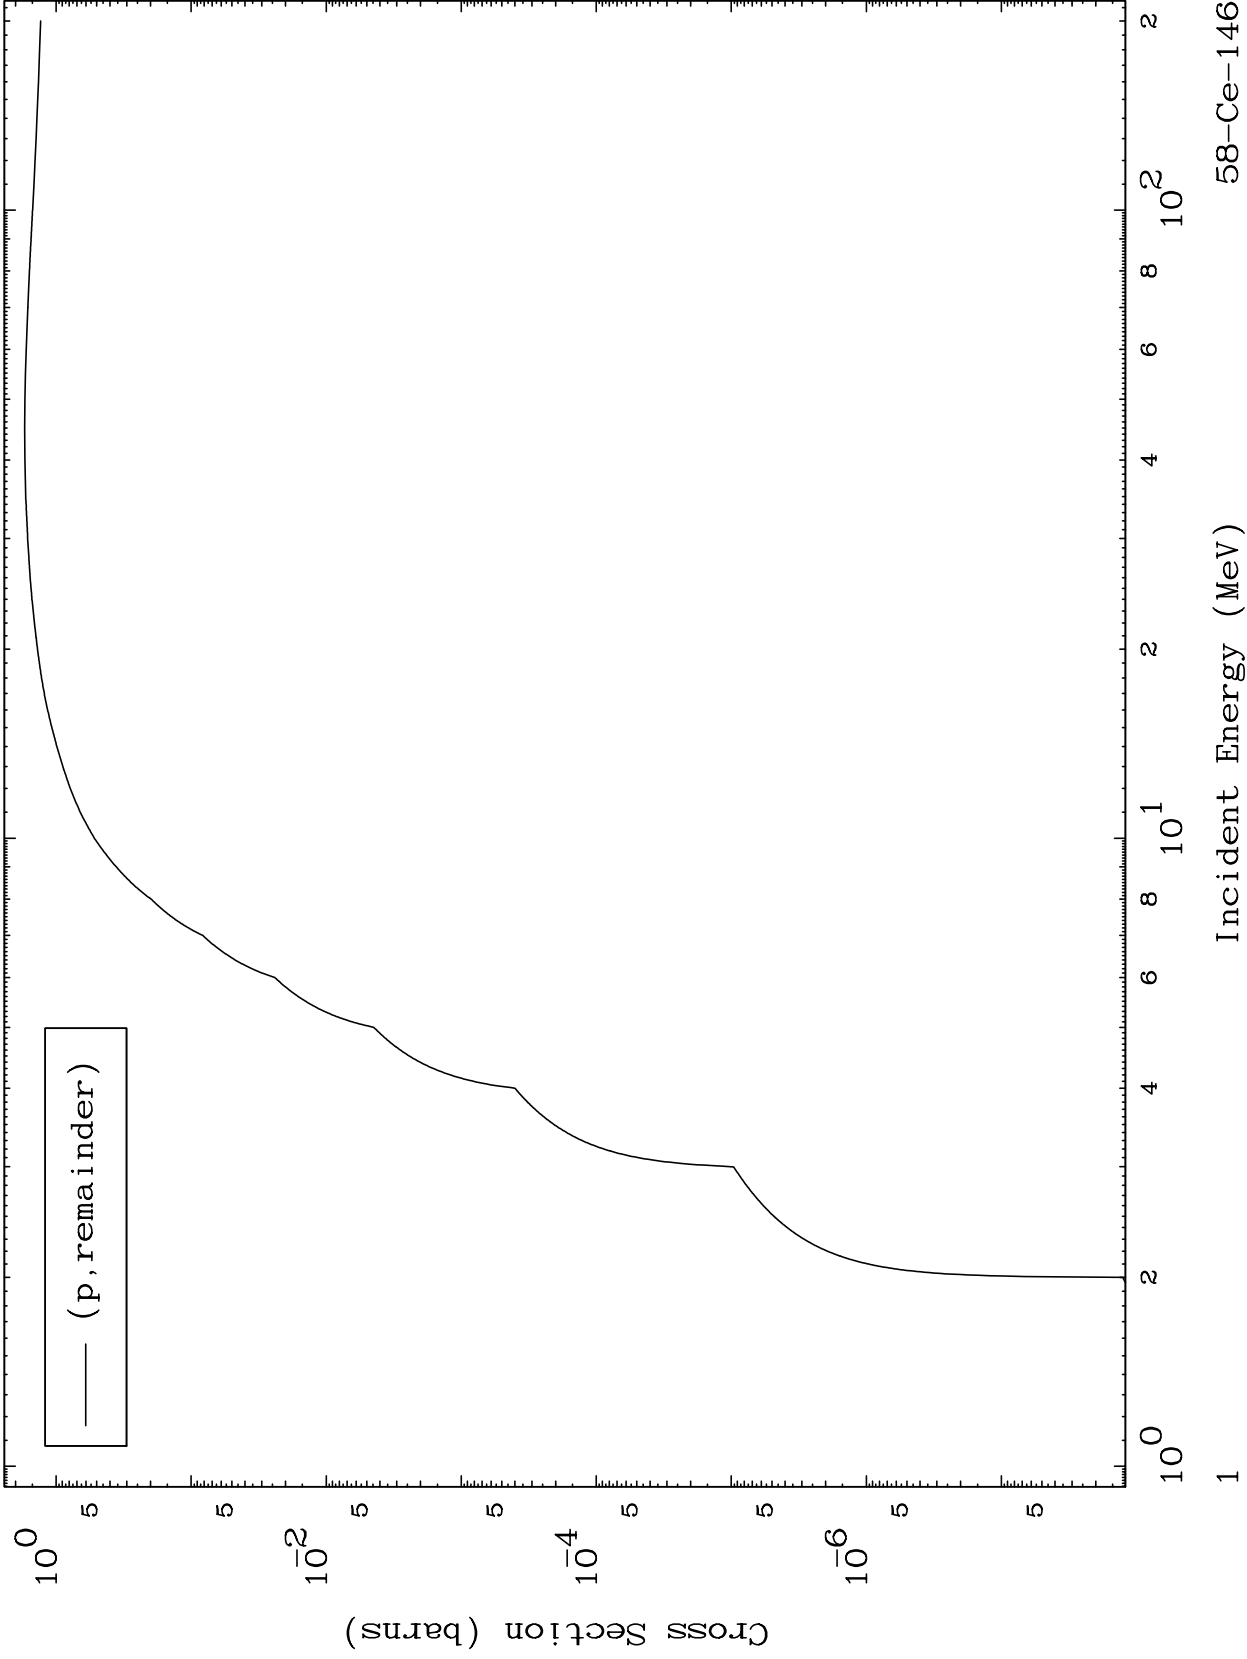

Press Mouse Button to Start

MAT 5855

Proton Major
0 Kelvin Cross Sections

58-Ce-146

58-Ce-146