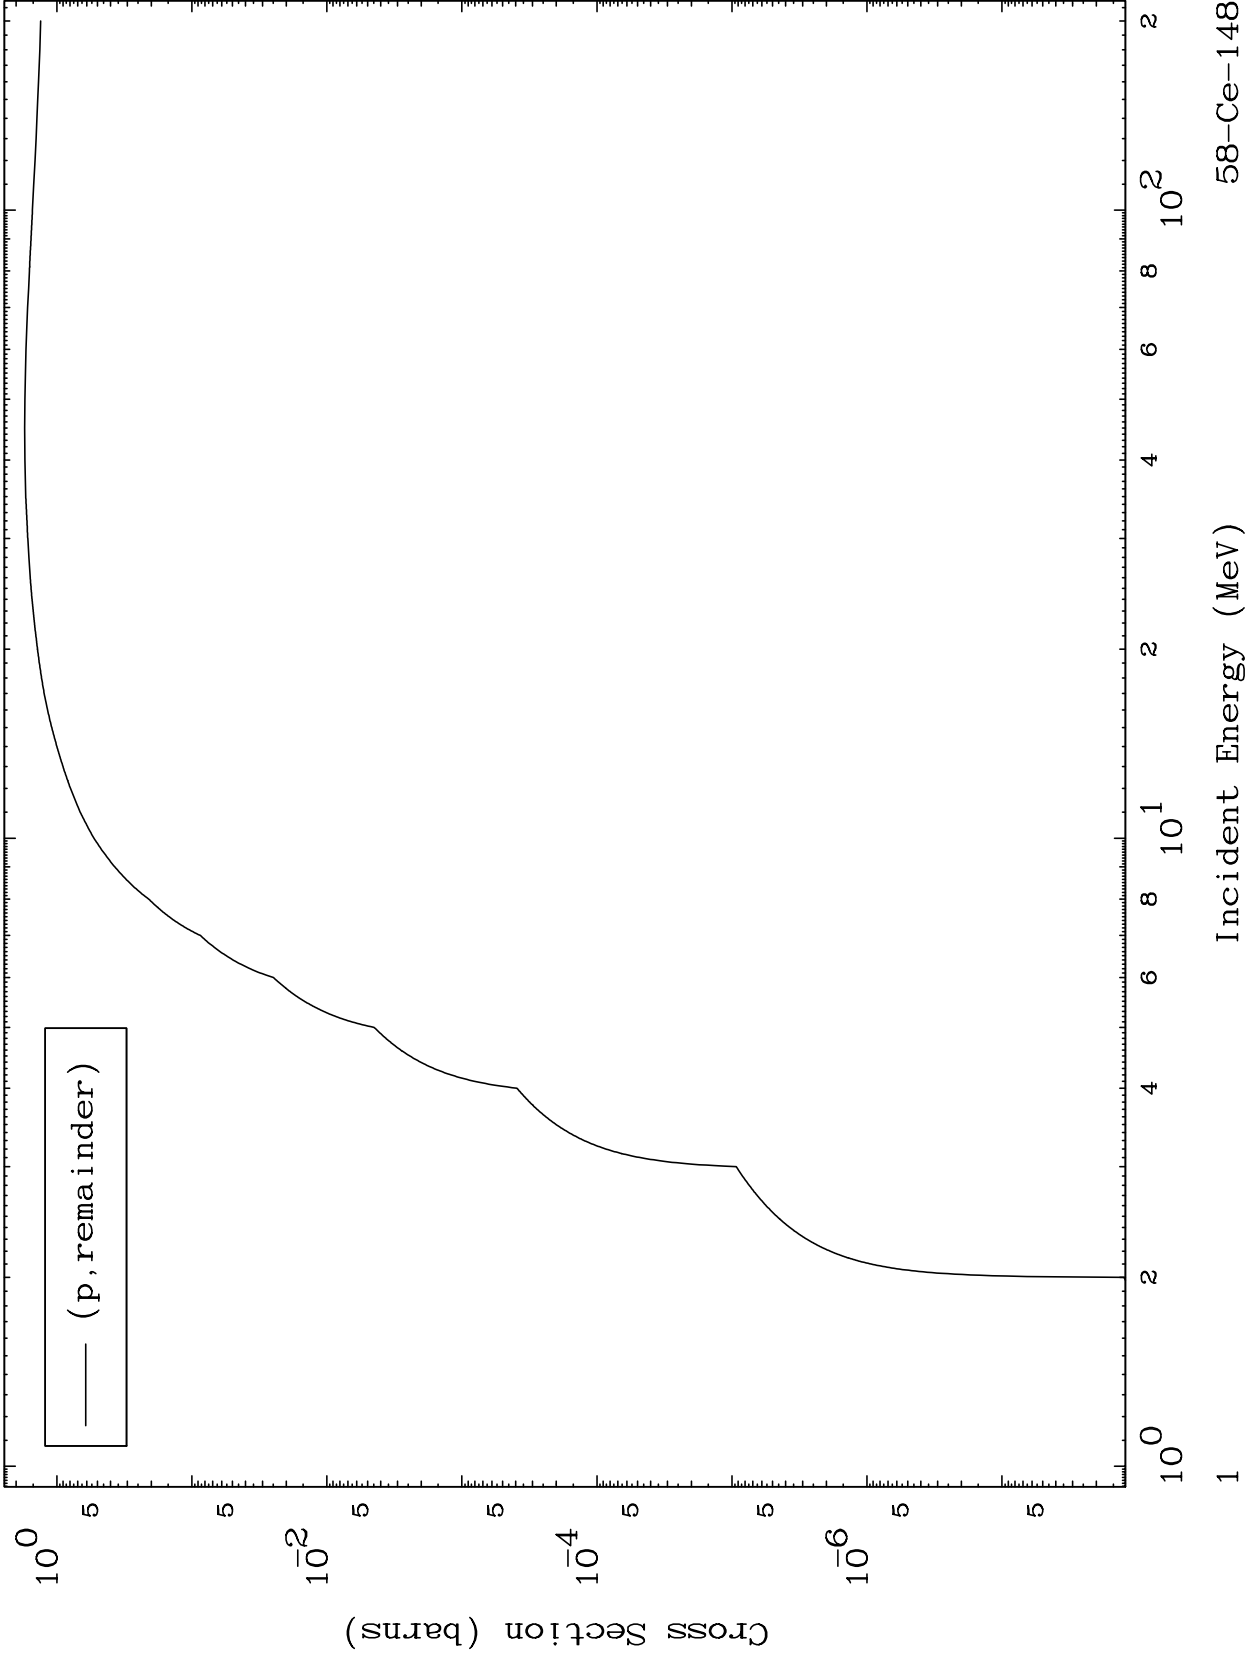

Press Mouse Button to Start

MAT 5861

Proton Major  
0 Kelvin Cross Sections

58-Ce-148

58-Ce-148