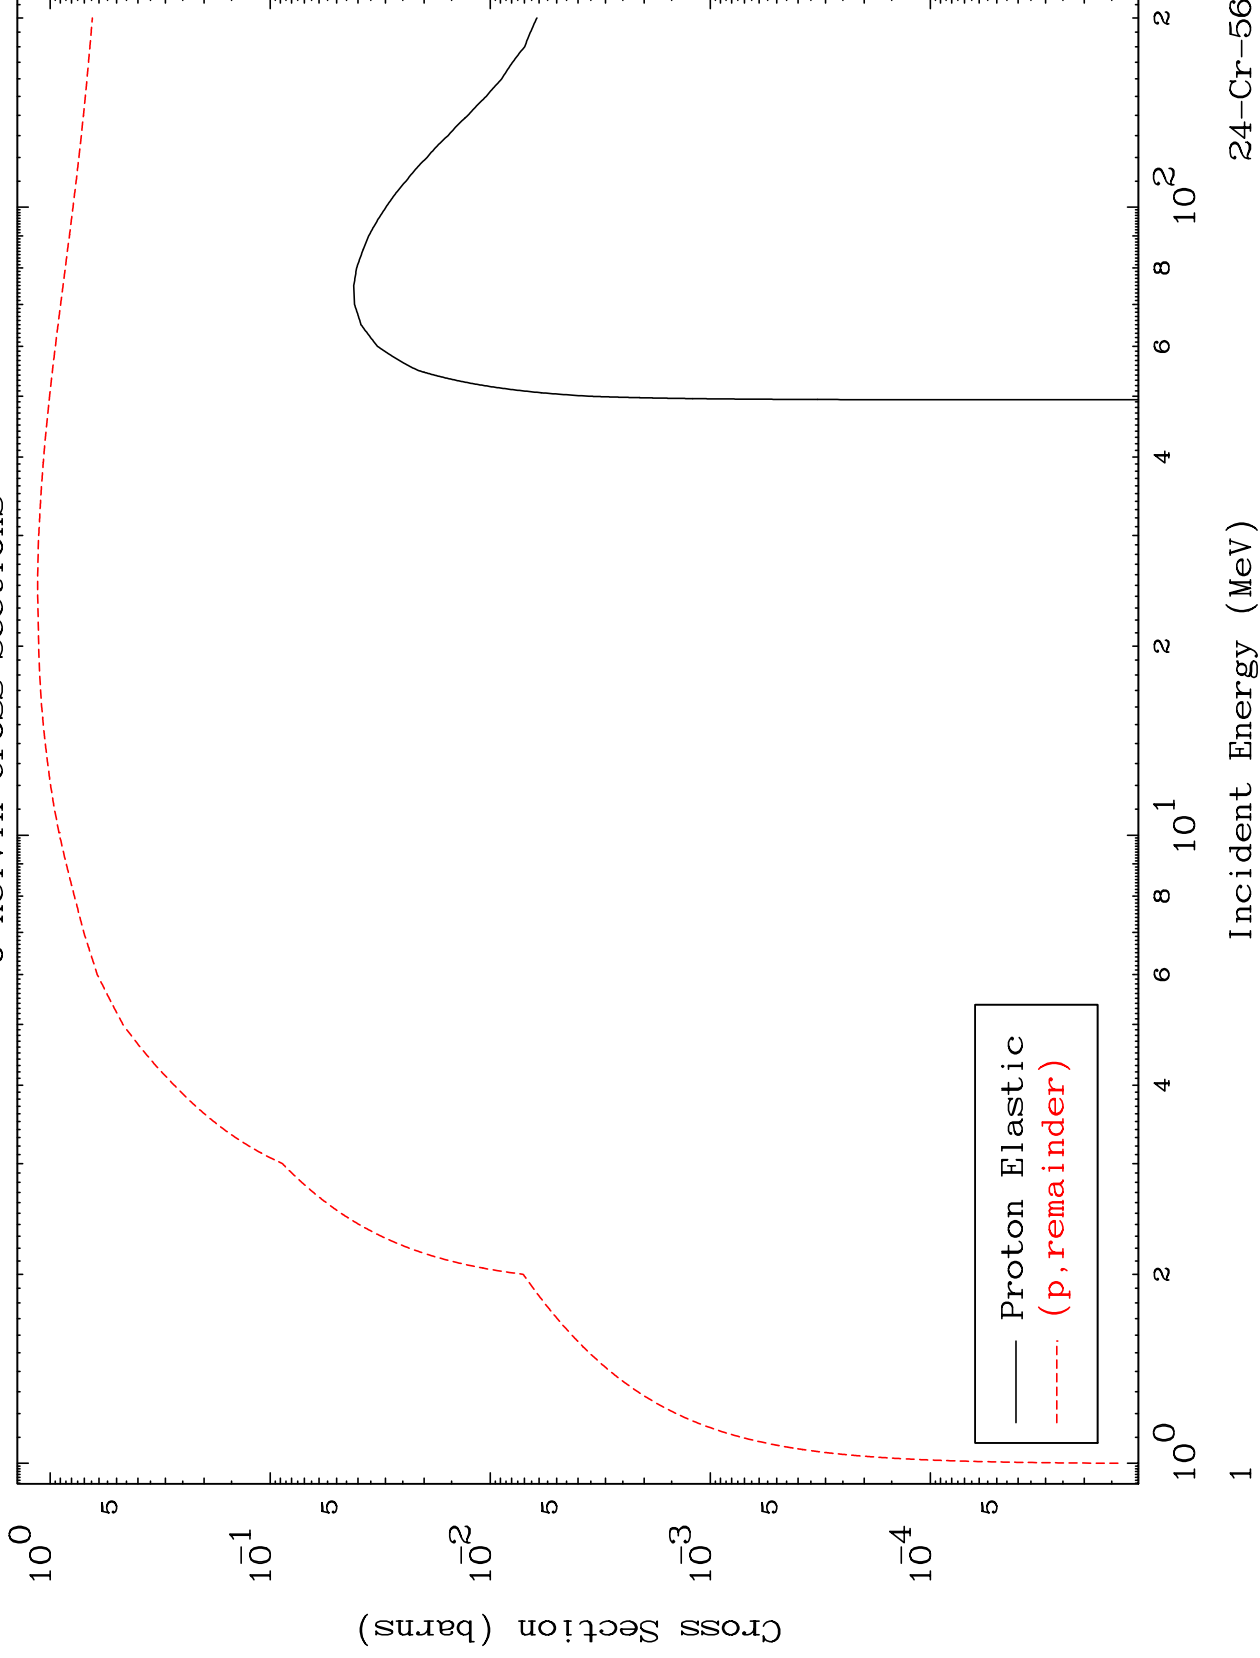

Press Mouse Button to Start

MAT 2443

Proton Major
0 Kelvin Cross Sections

24-Cr-56

24-Cr-56