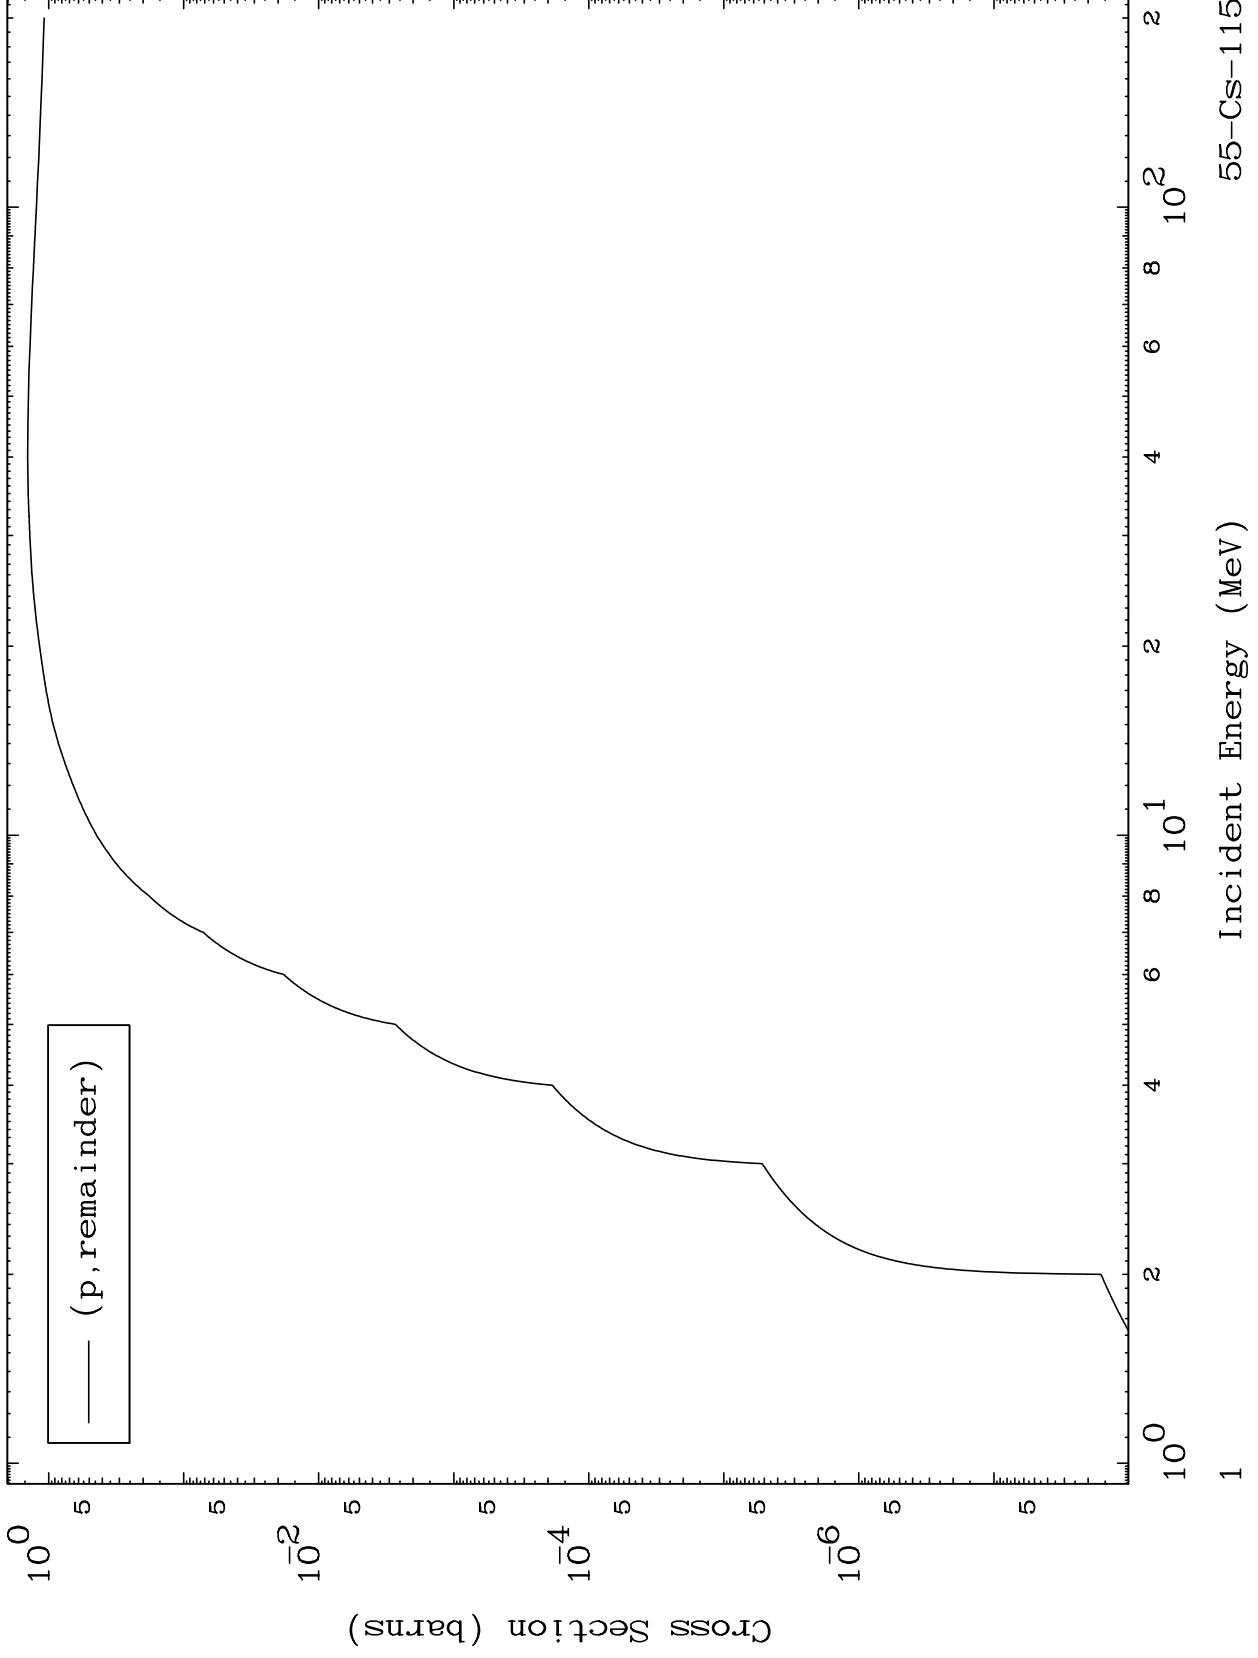

Press Mouse Button to Start

MAT 5471

Proton Major  
0 Kelvin Cross Sections

55-Cs-115

55-Cs-115