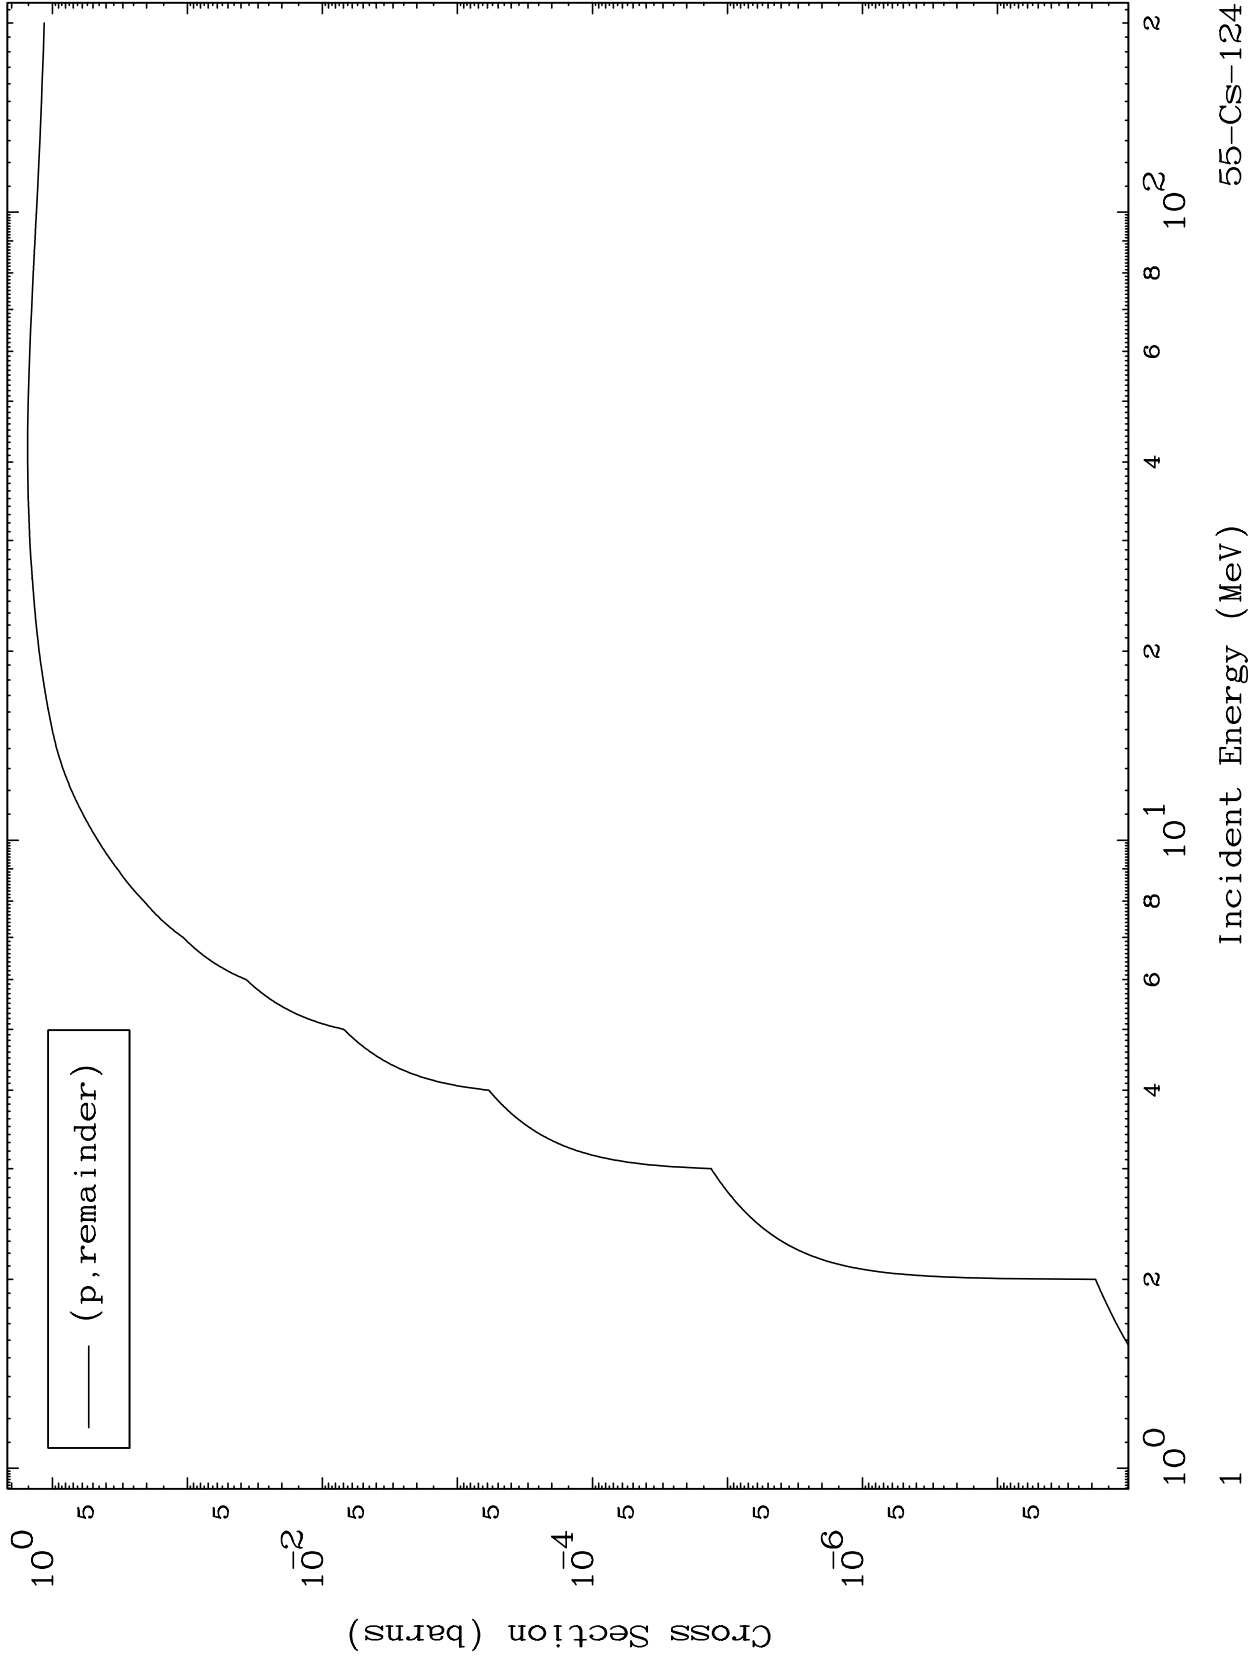

Press Mouse Button to Start

MAT 5499

Proton Major
0 Kelvin Cross Sections

55-Cs-124

55-Cs-124