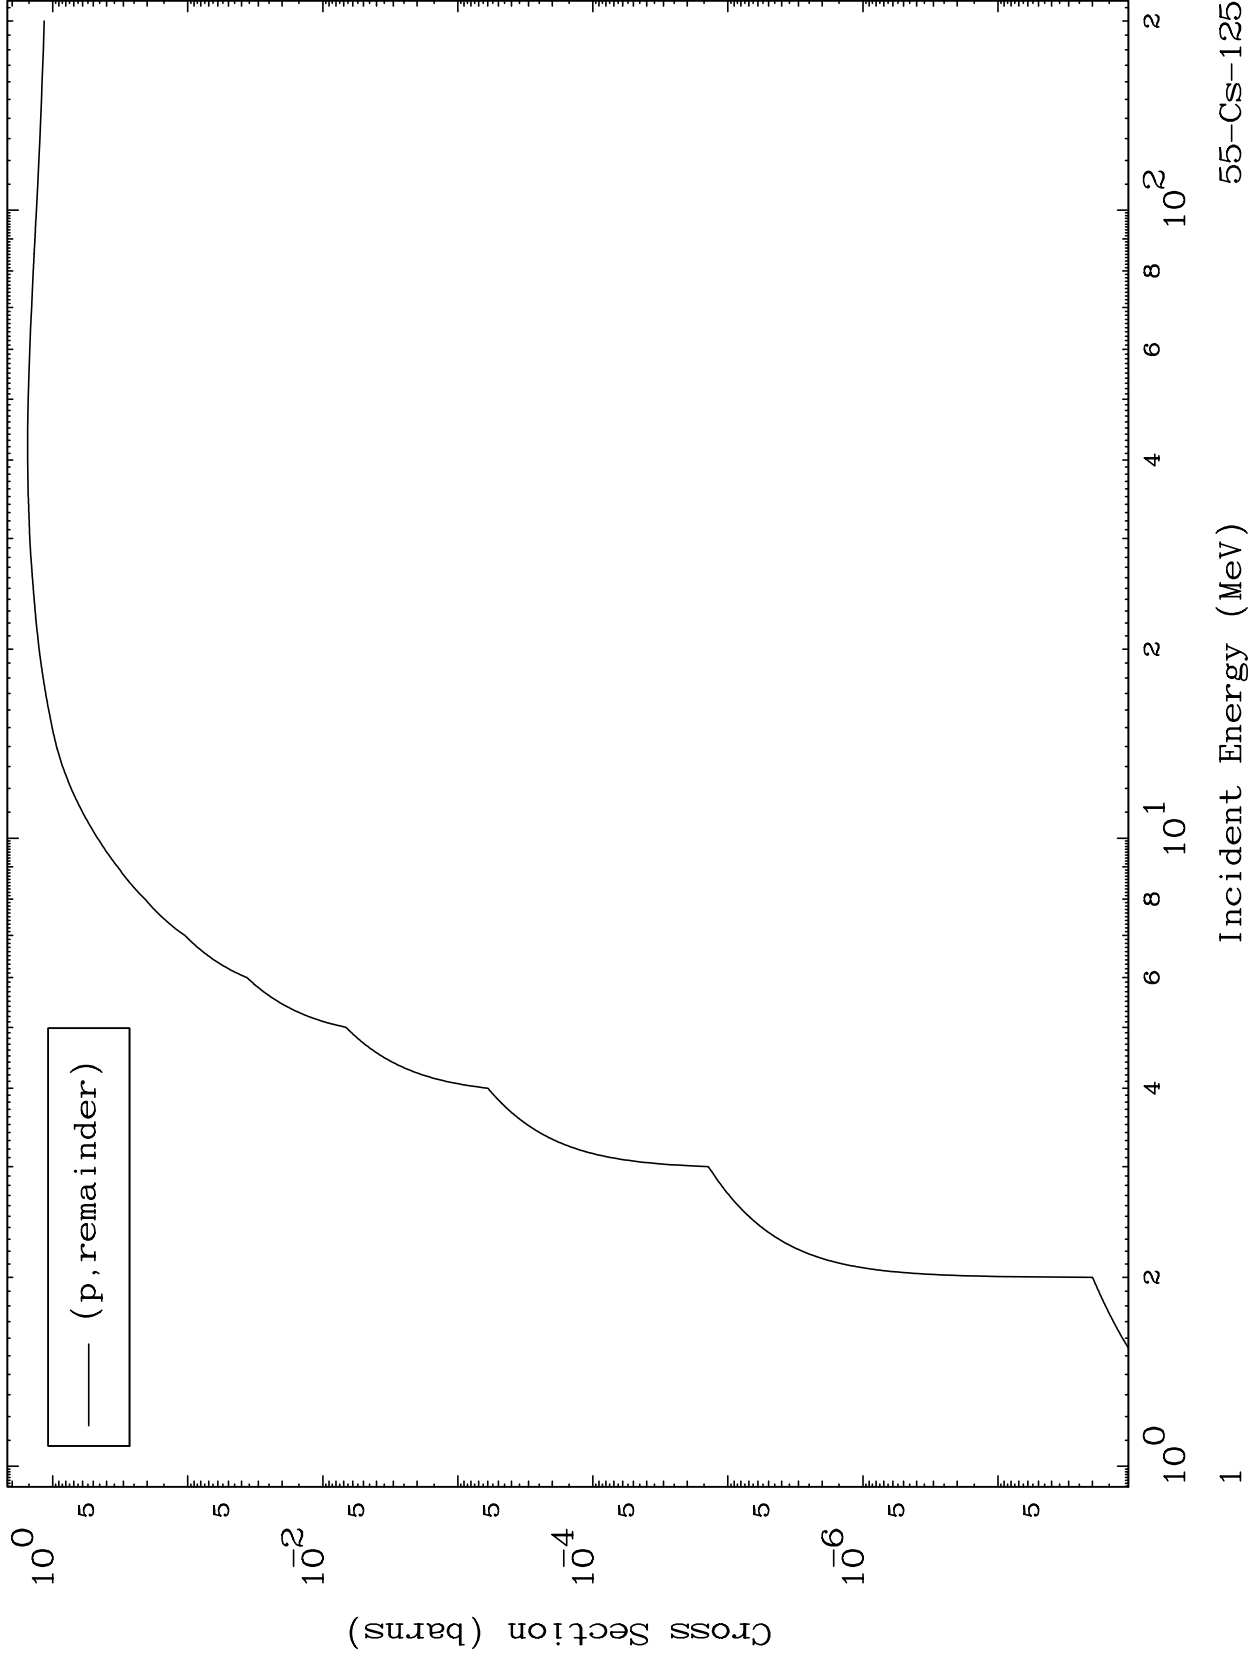

Press Mouse Button to Start

MAT 5501

Proton Major  
0 Kelvin Cross Sections

55-Cs-125

55-Cs-125