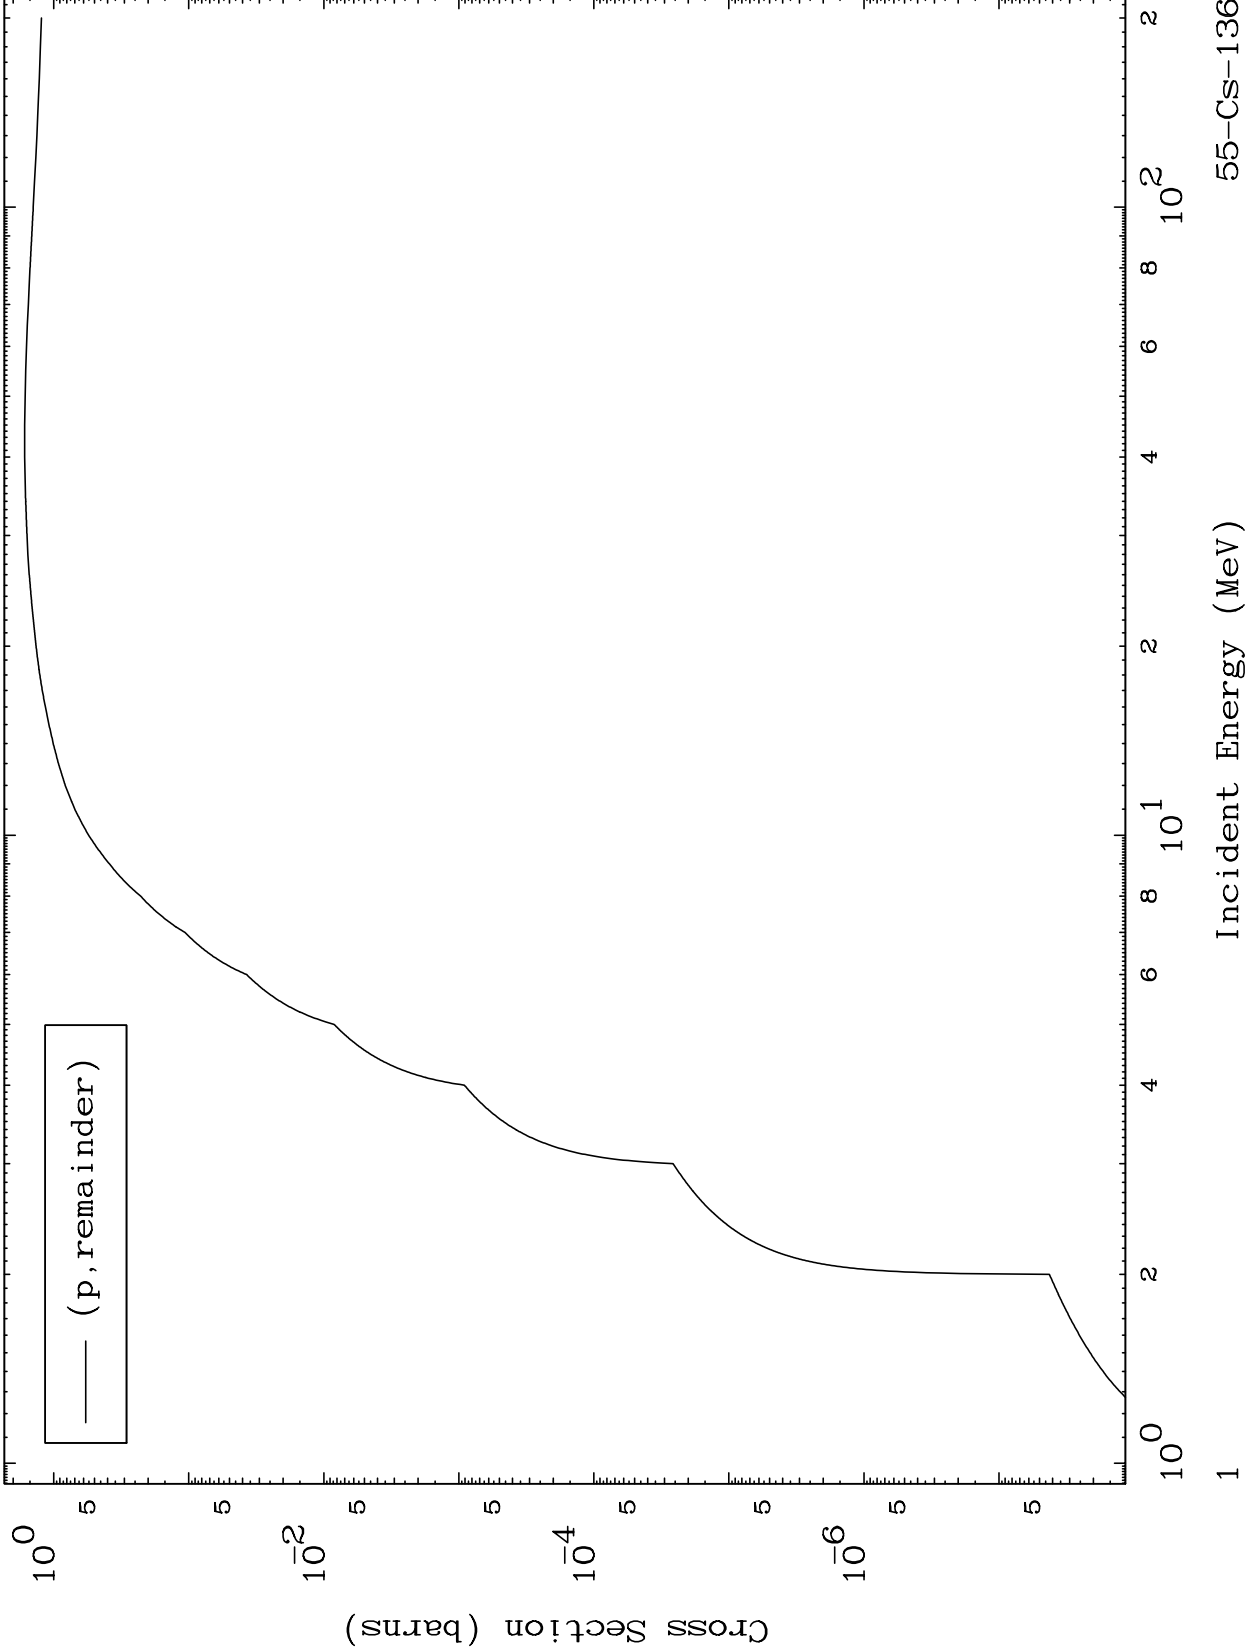

Press Mouse Button to Start

MAT 5534

Proton Major
0 Kelvin Cross Sections

55-Cs-136

55-Cs-136