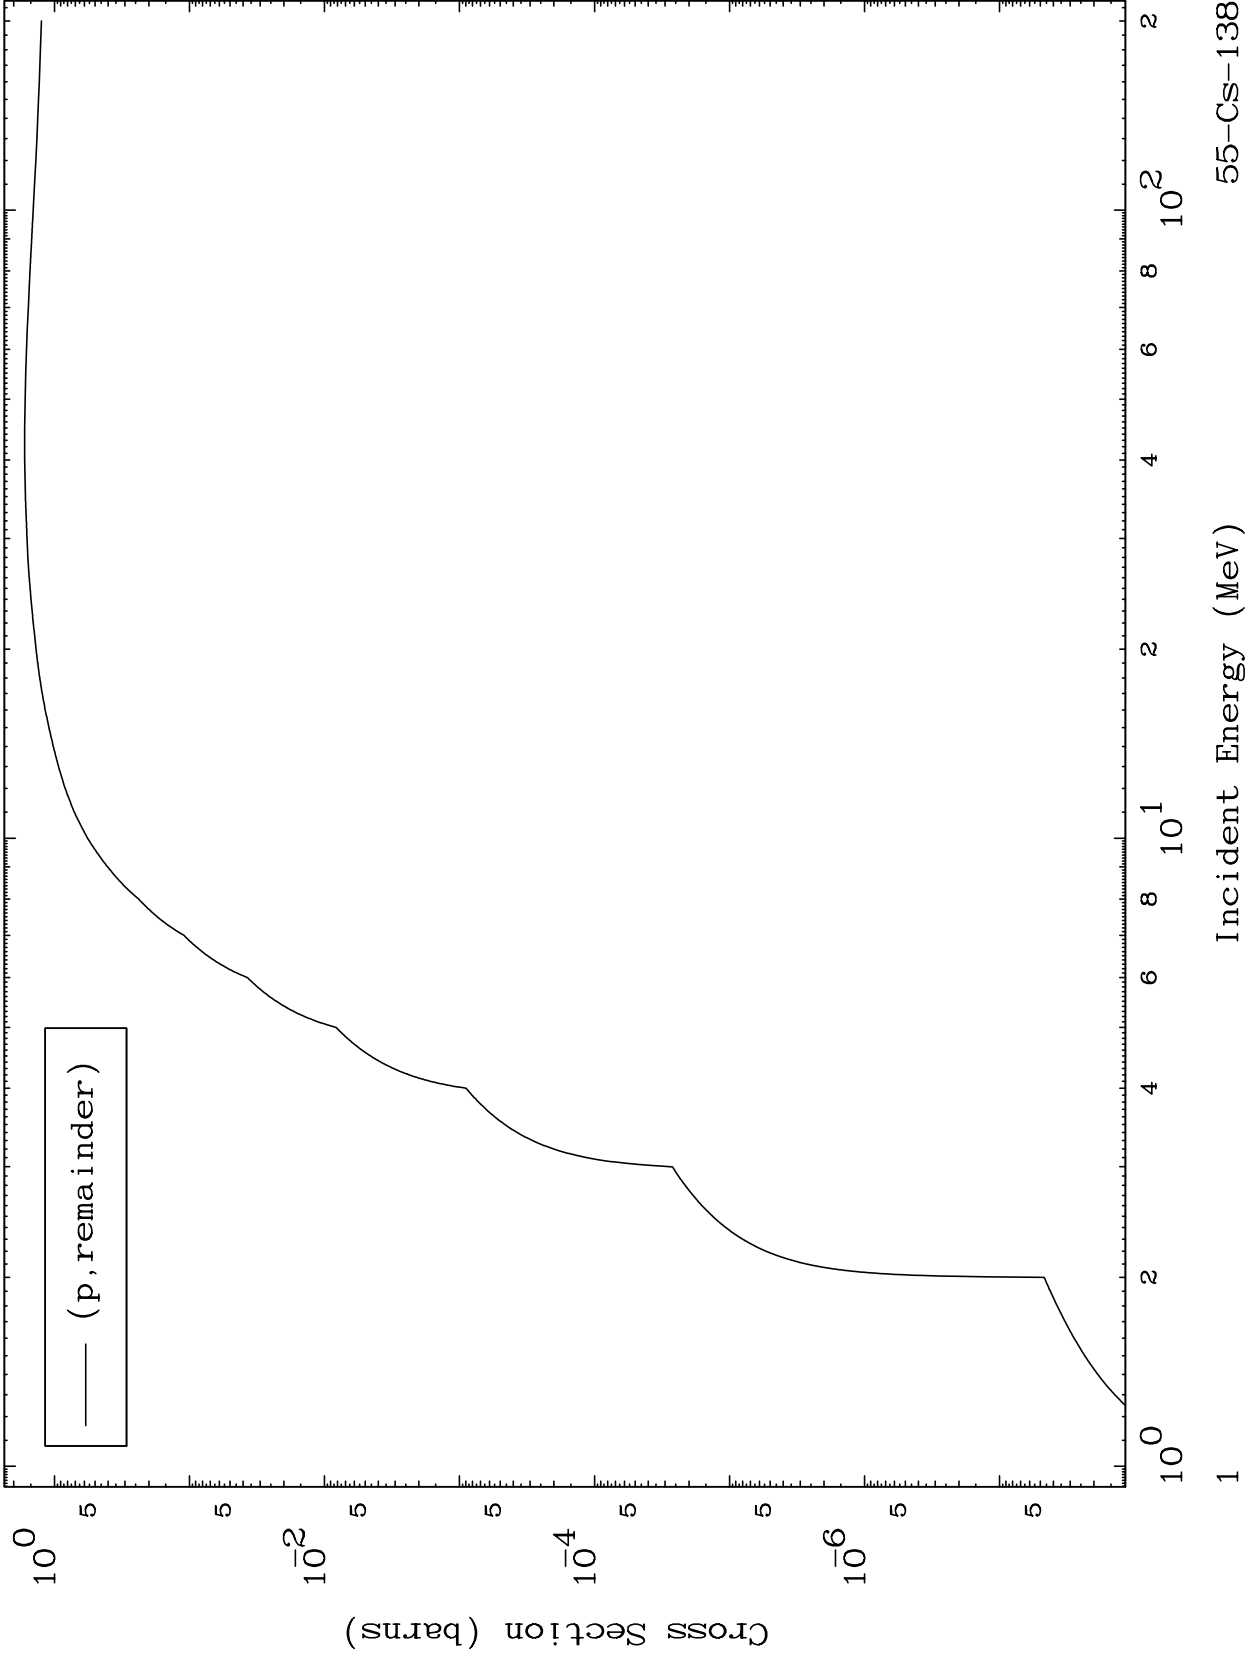

Press Mouse Button to Start

MAT 5541

Proton Major
0 Kelvin Cross Sections

55-Cs-138

55-Cs-138