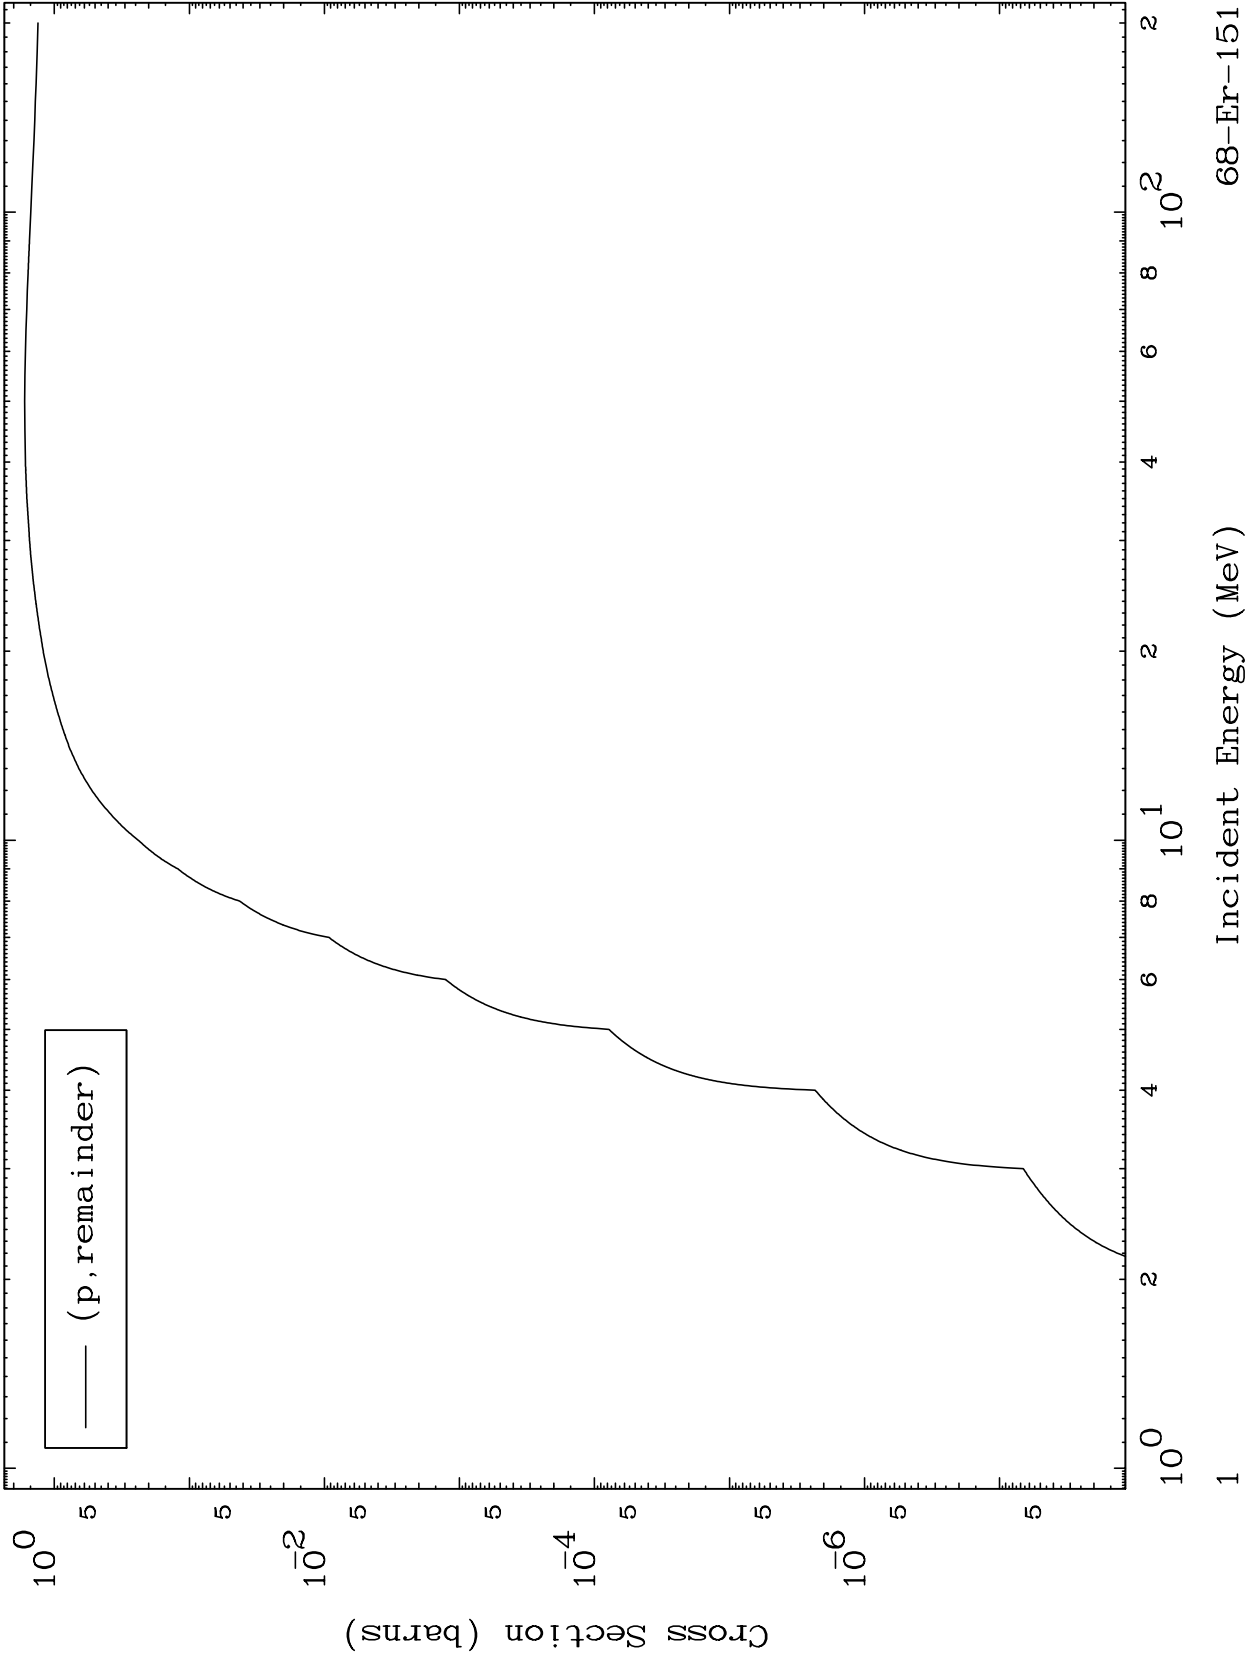

Press Mouse Button to Start

MAT 6792

Proton Major
0 Kelvin Cross Sections

68-Er-151

68-Er-151