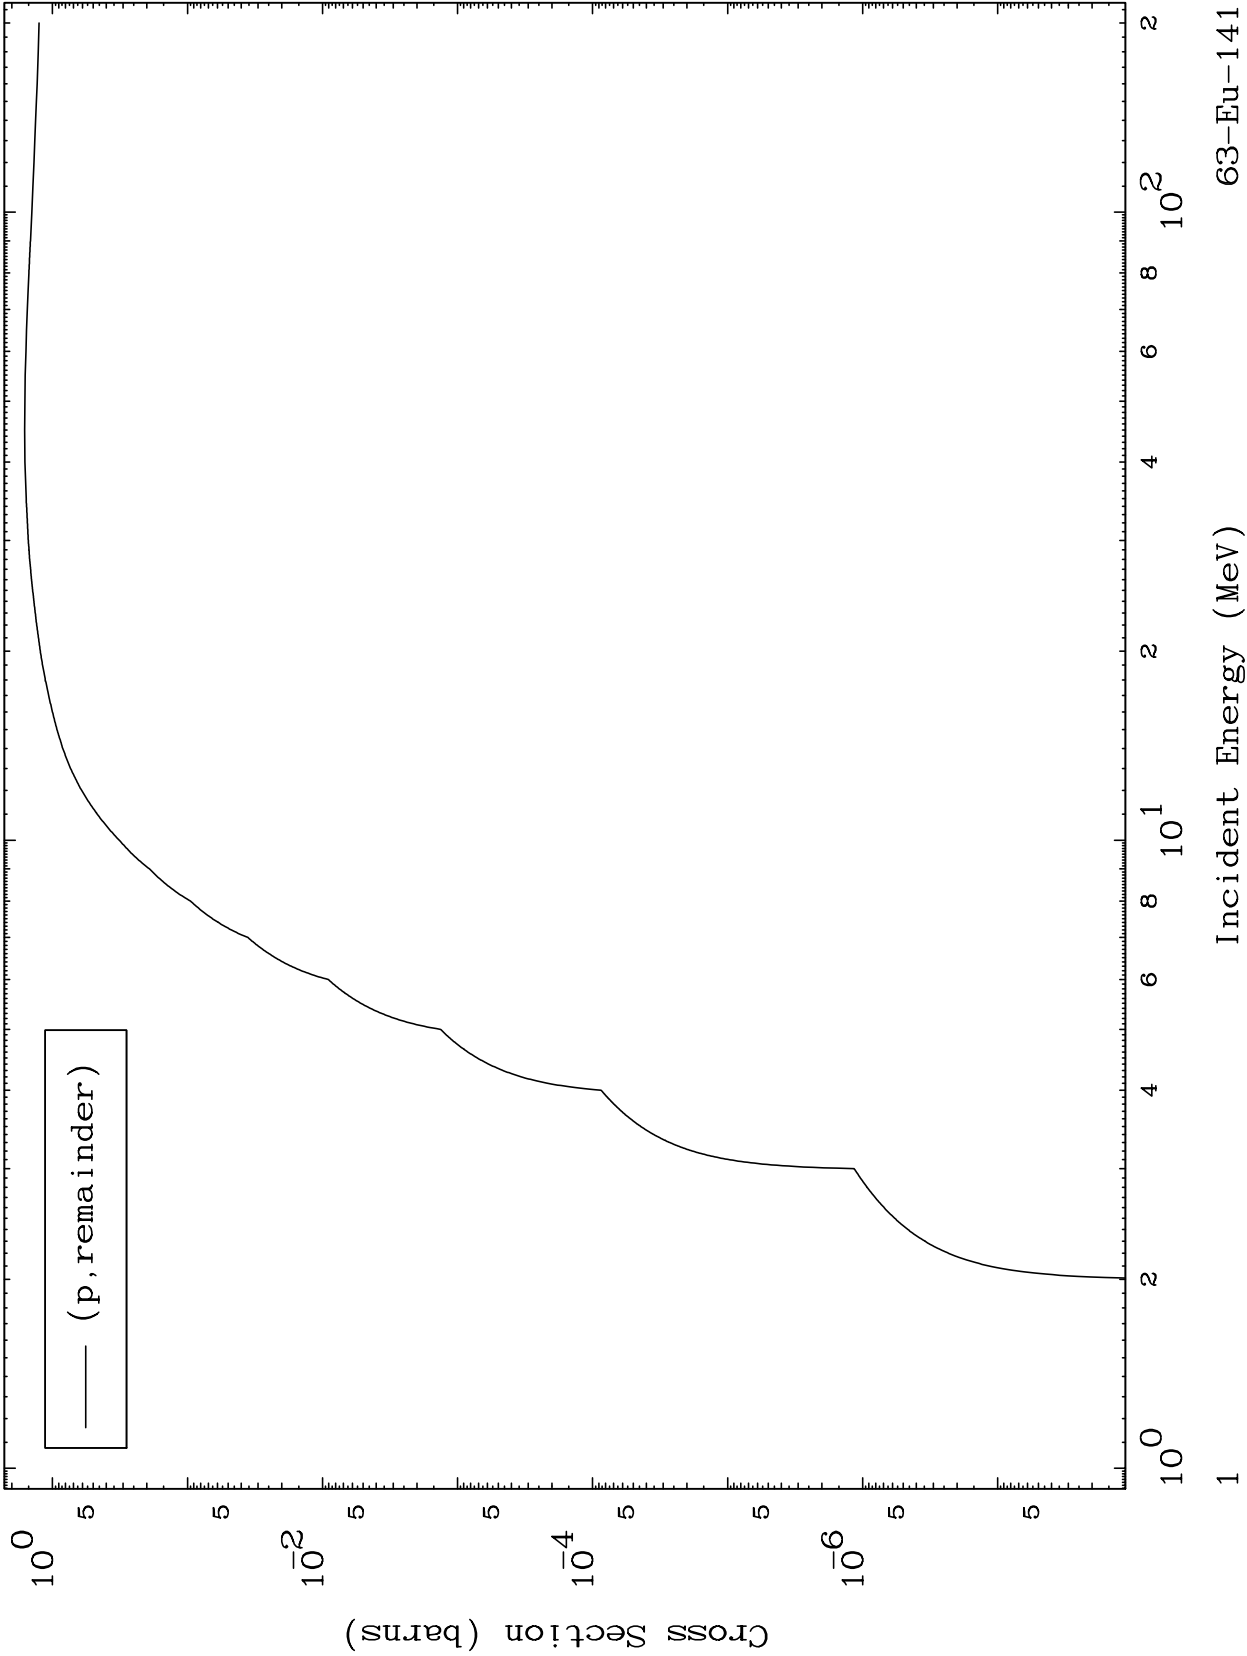

Press Mouse Button to Start

MAT 6296

Proton Major
0 Kelvin Cross Sections

63-Eu-141

63-Eu-141