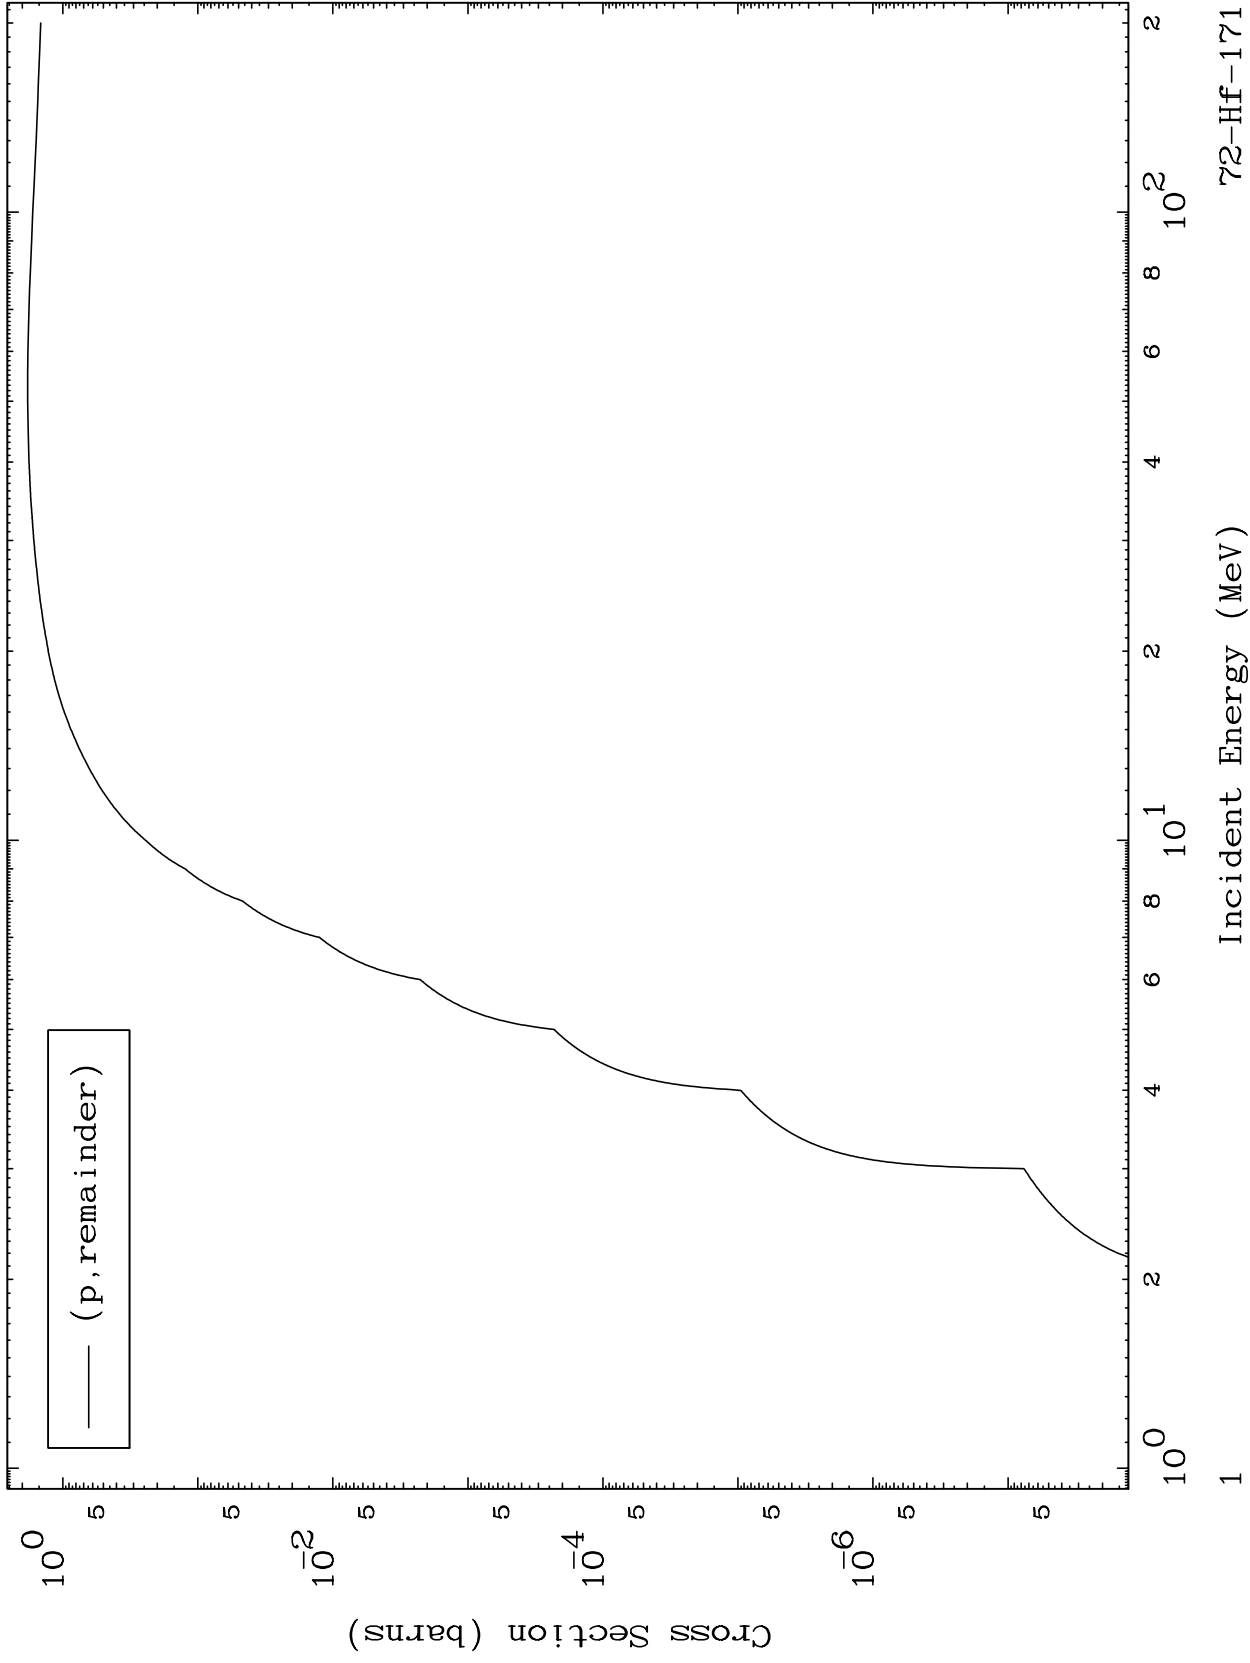

Press Mouse Button to Start

MAT 7217

Proton Major
0 Kelvin Cross Sections

72-Hf-171

72-Hf-171