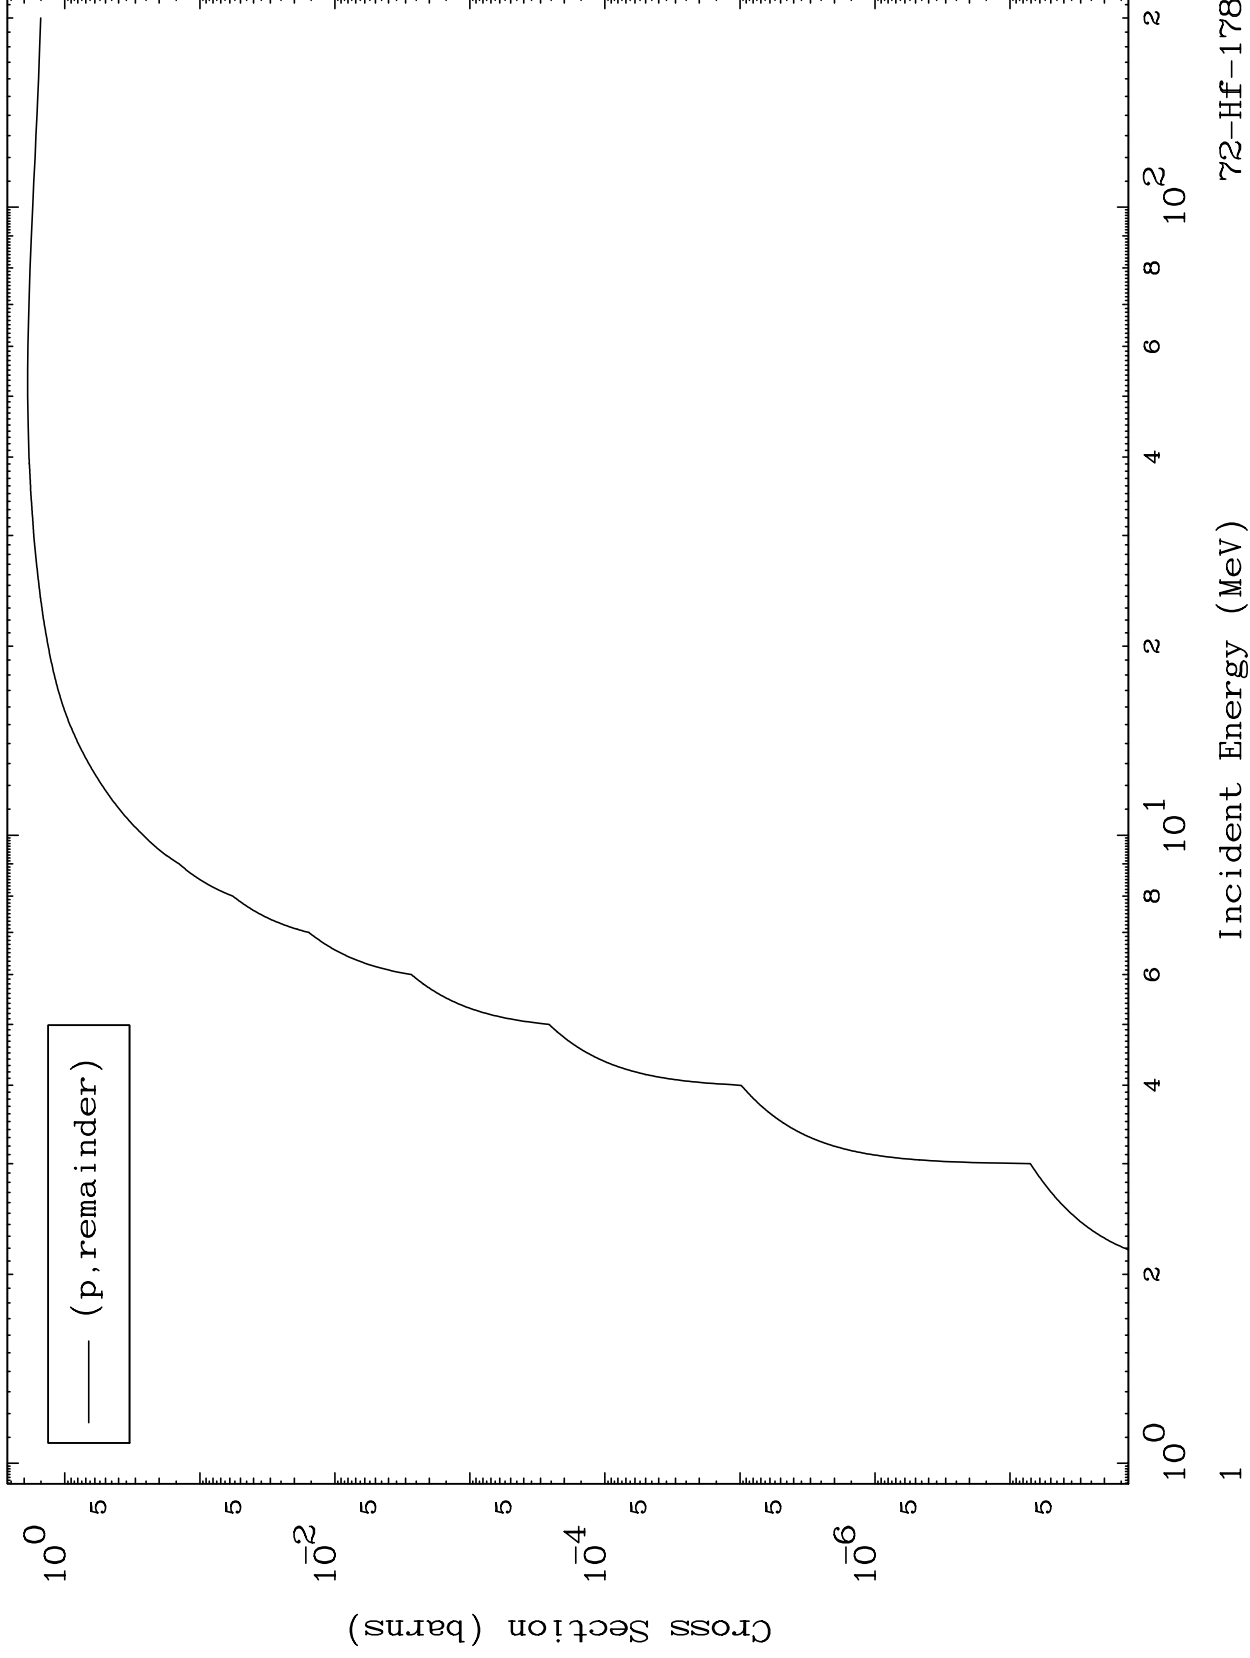

Press Mouse Button to Start

MAT 7238

Proton Major
0 Kelvin Cross Sections

72-Hf-178

72-Hf-178

Incident Energy (MeV)