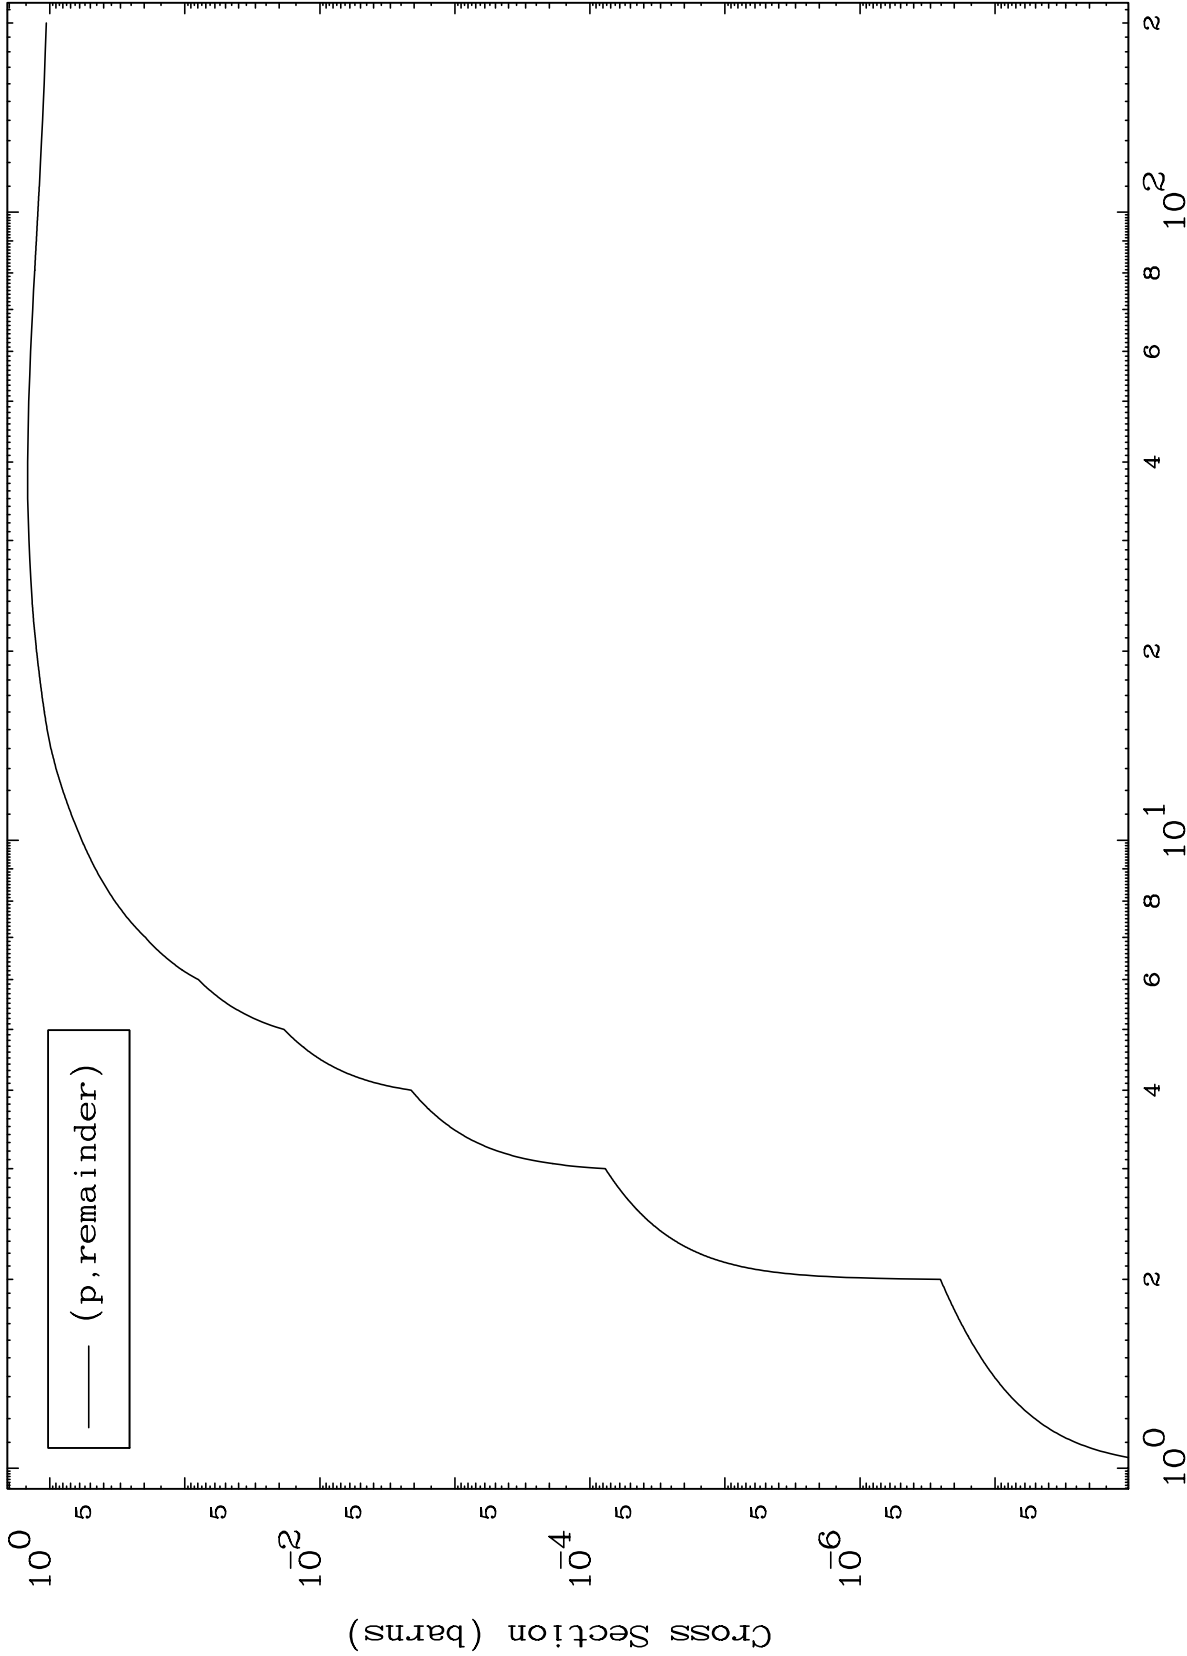

Press Mouse Button to Start

MAT 4920

Proton Major

49-In-111

0 Kelvin Cross Sections

49-In-111