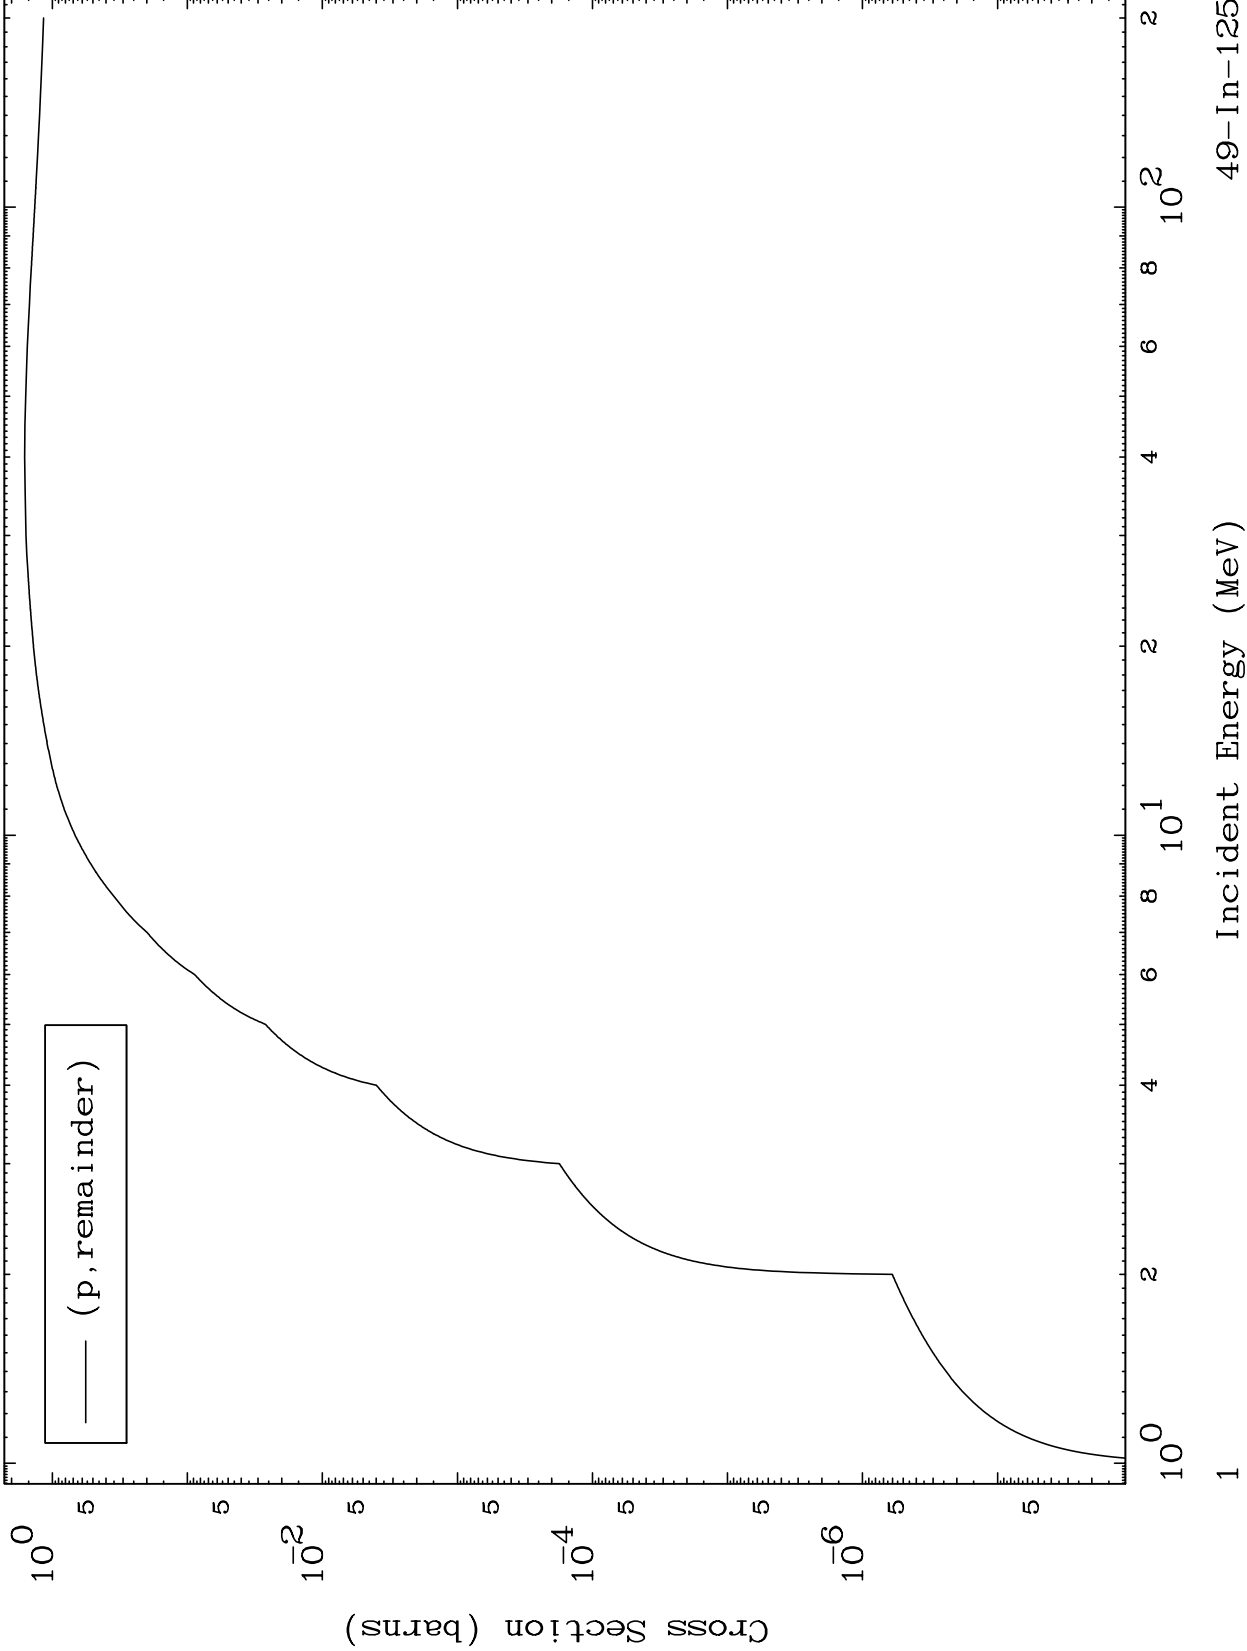

Press Mouse Button to Start

MAT 4962

Proton Major
0 Kelvin Cross Sections

49-In-125

49-In-125