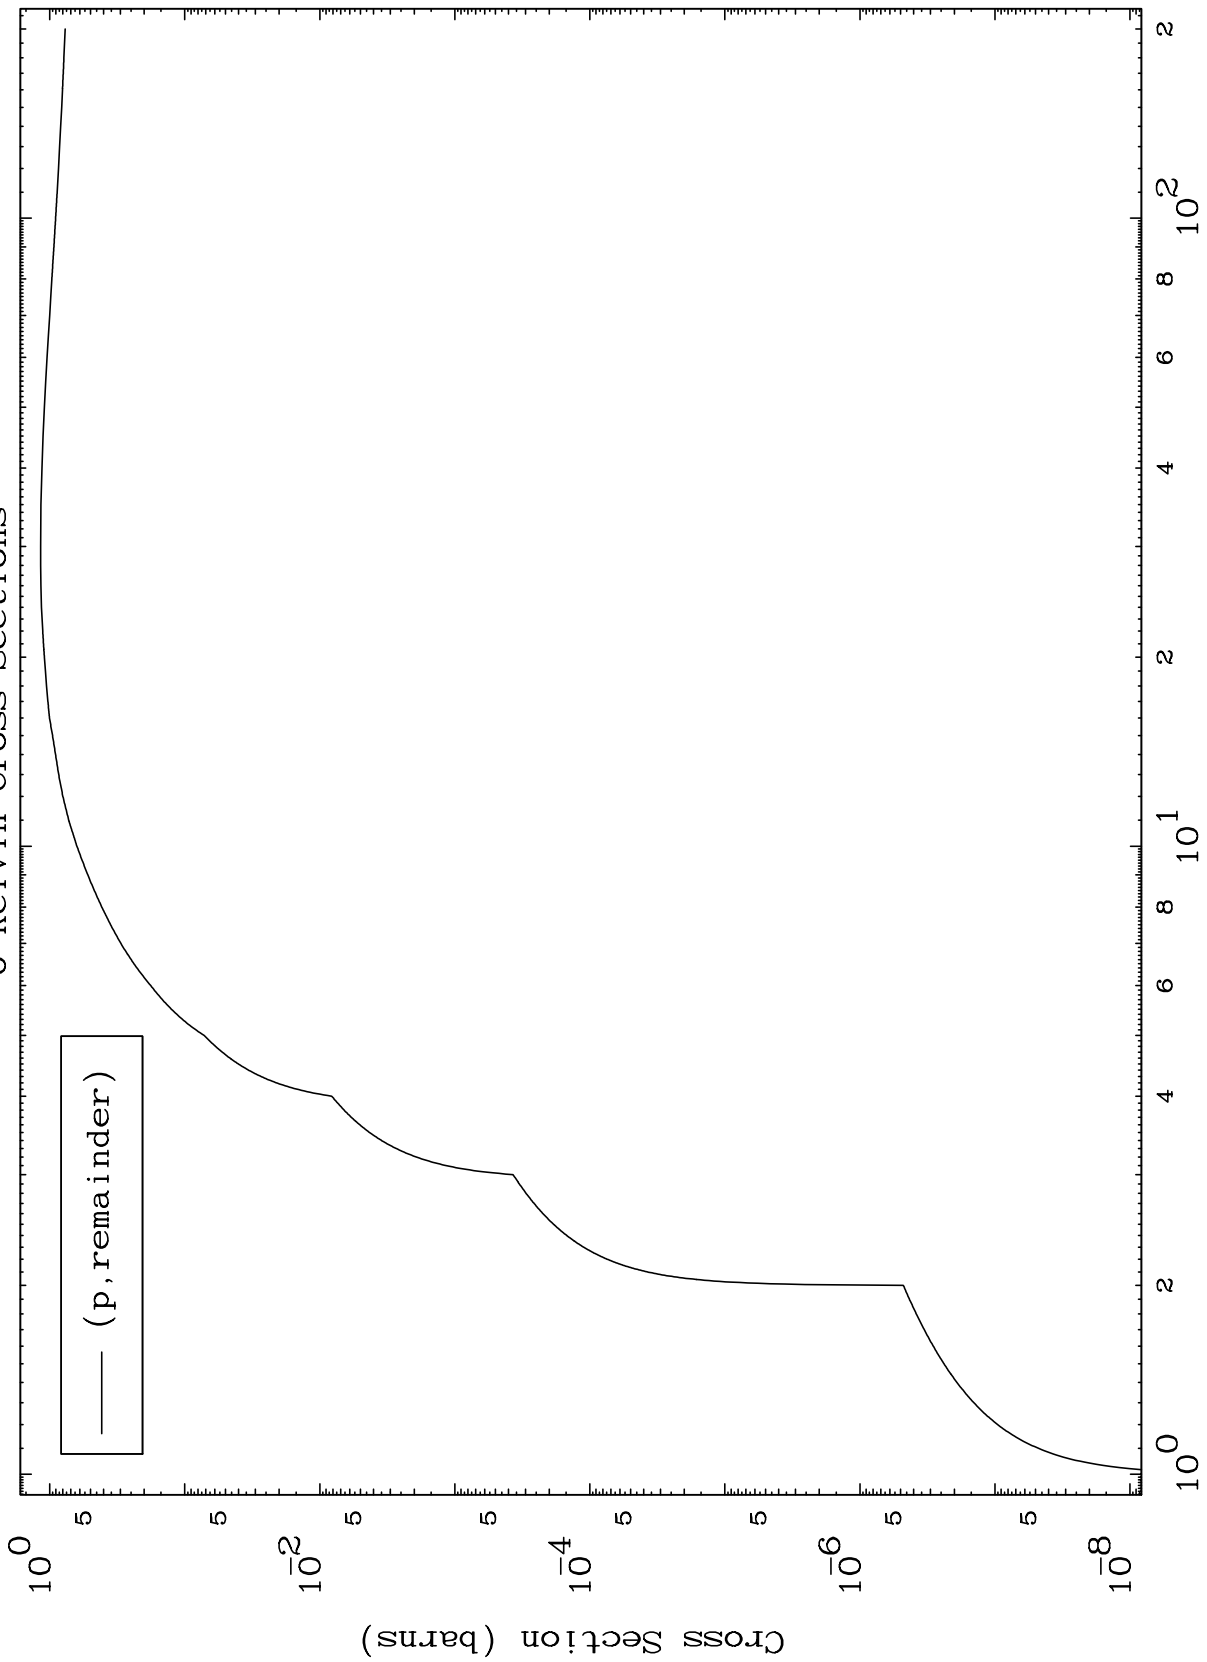

Press Mouse Button to Start

MAT 3607

Proton Major
0 Kelvin Cross Sections

36-Kr-72

Incident Energy (MeV)

36-Kr-72