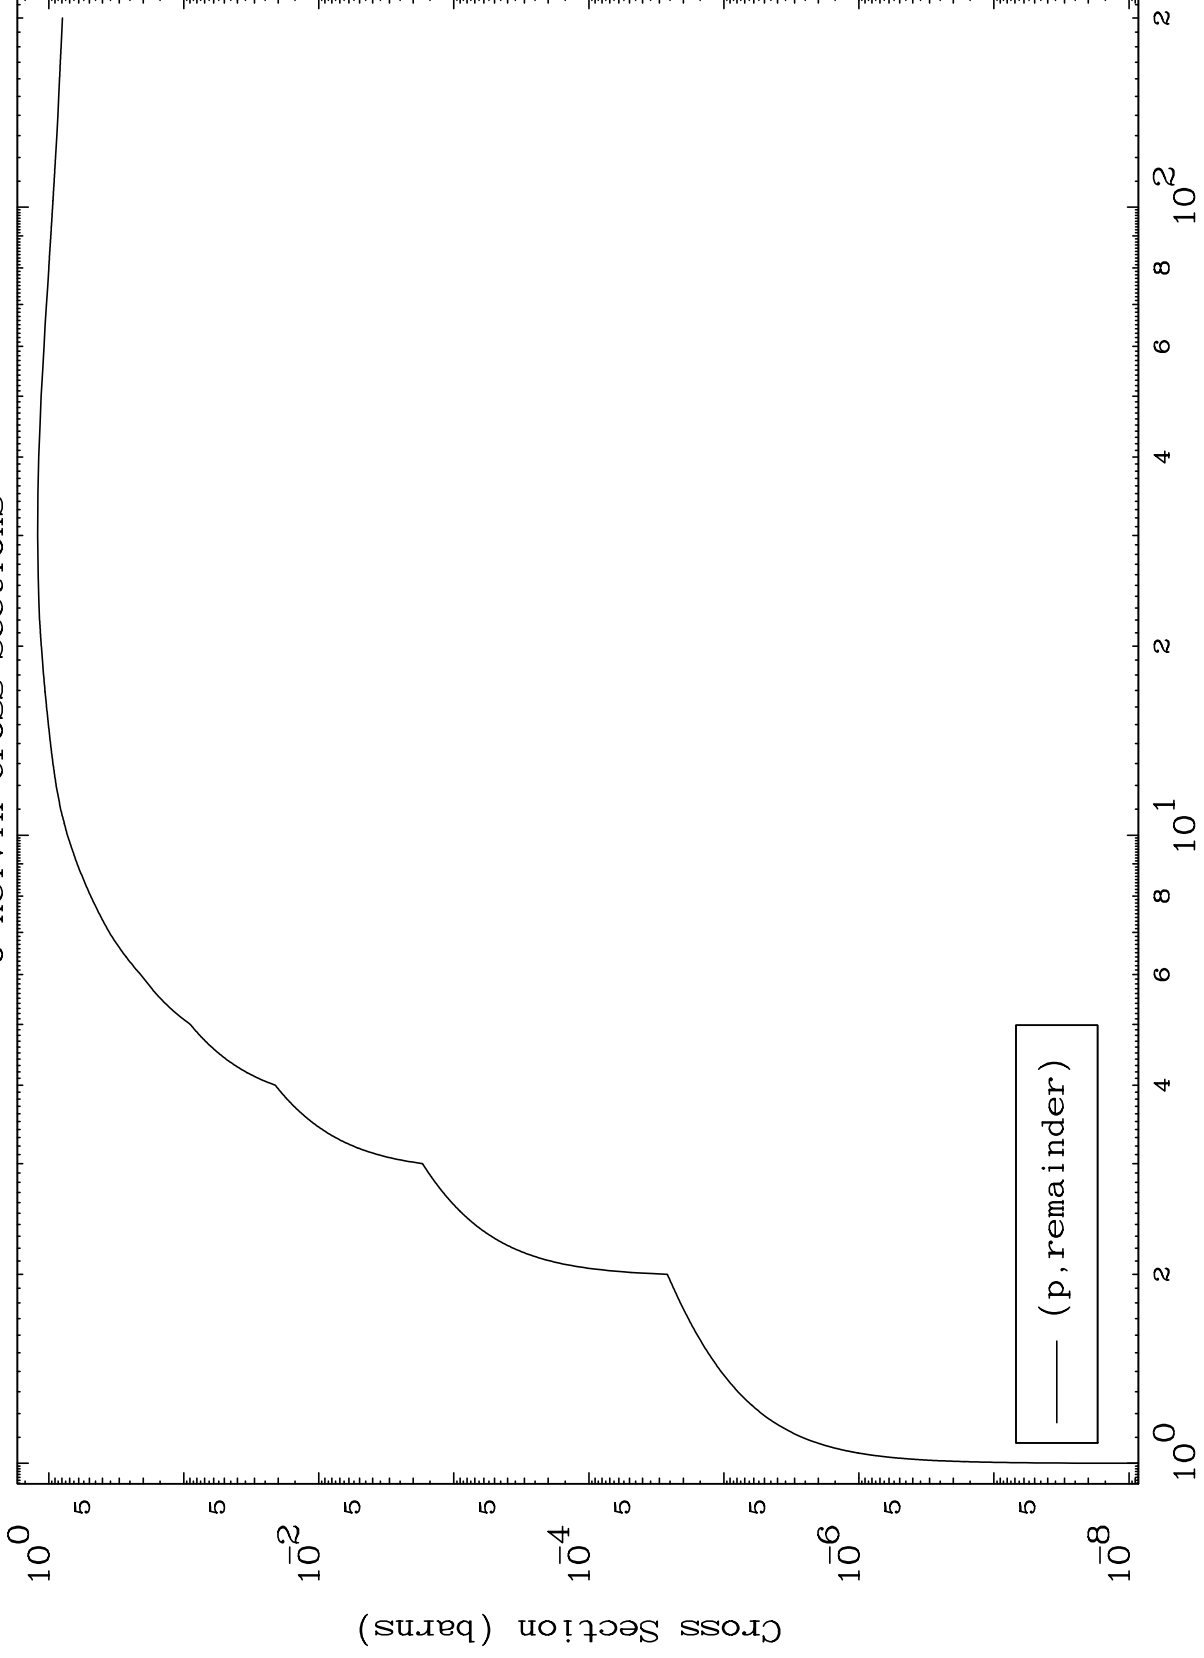

Press Mouse Button to Start

MAT 3616

Proton Major
0 Kelvin Cross Sections

36-Kr-75

Incident Energy (MeV)

36-Kr-75