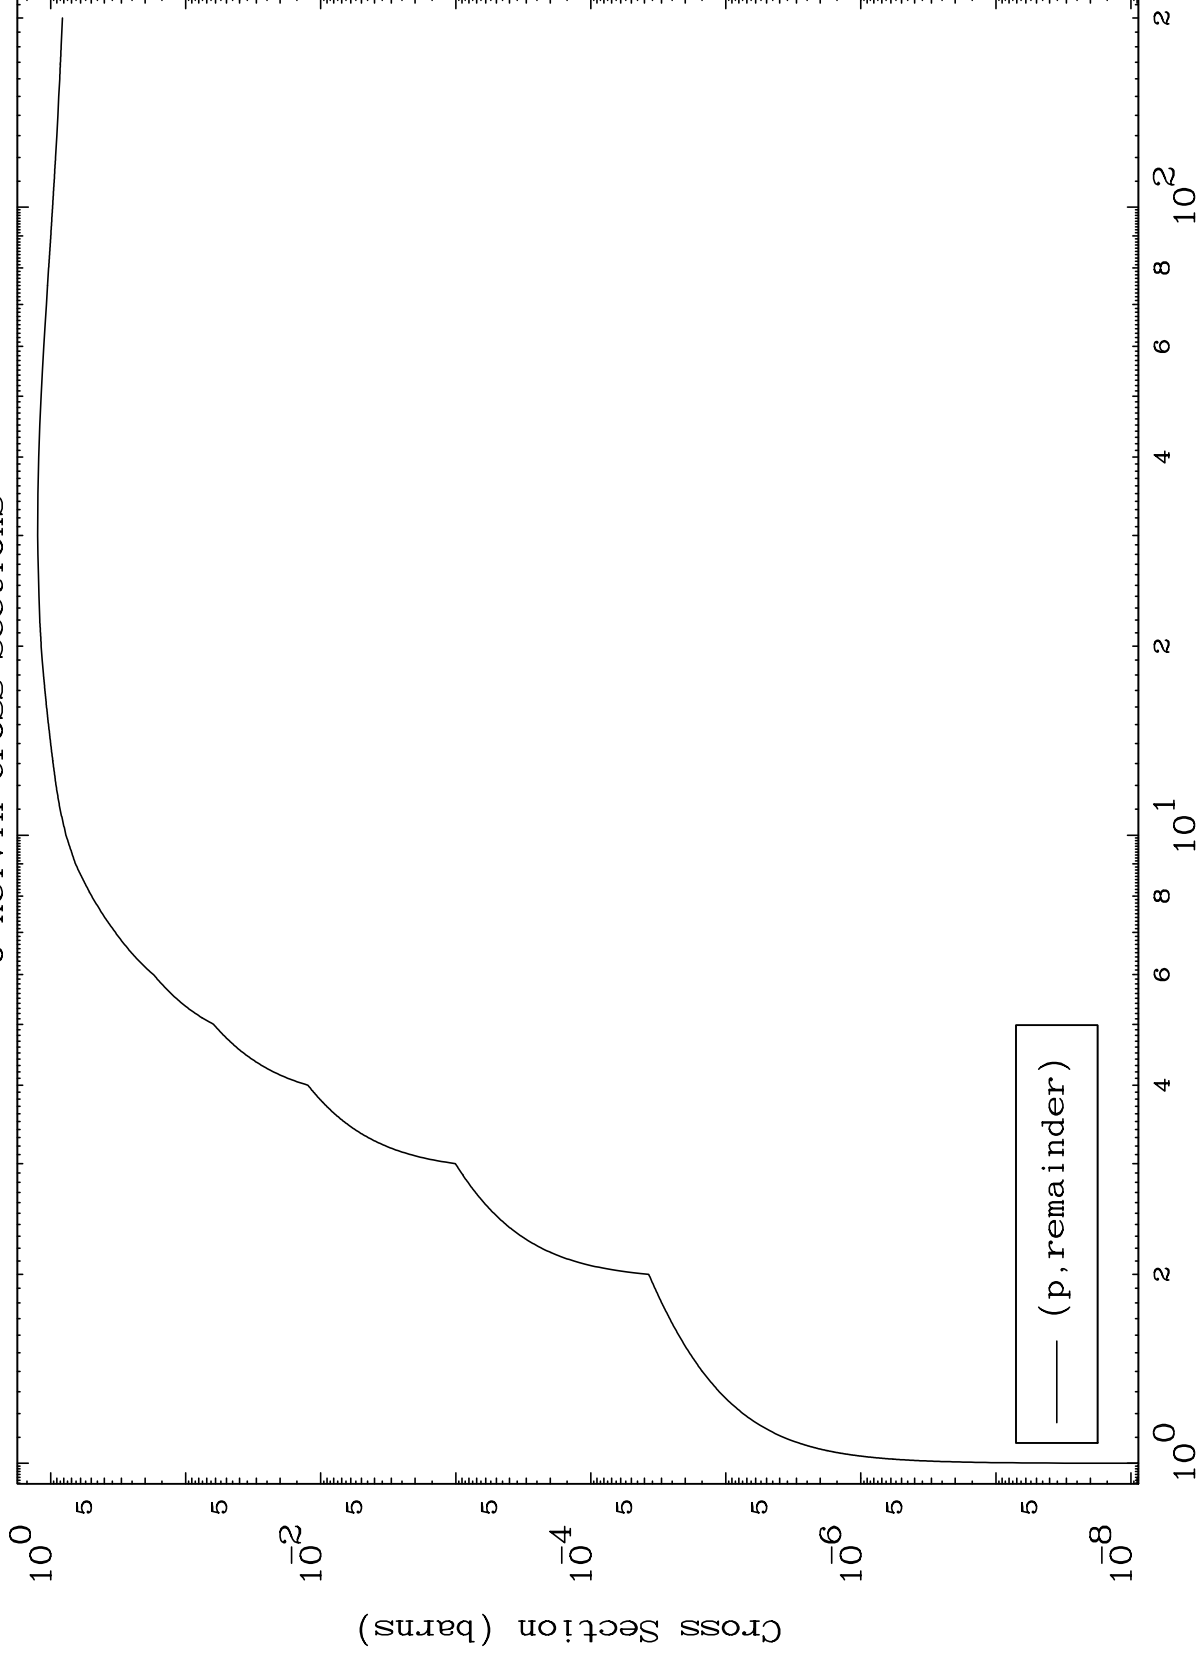

Press Mouse Button to Start

MAT 3625

Proton Major
0 Kelvin Cross Sections

36-Kr-78

Incident Energy (MeV)

36-Kr-78