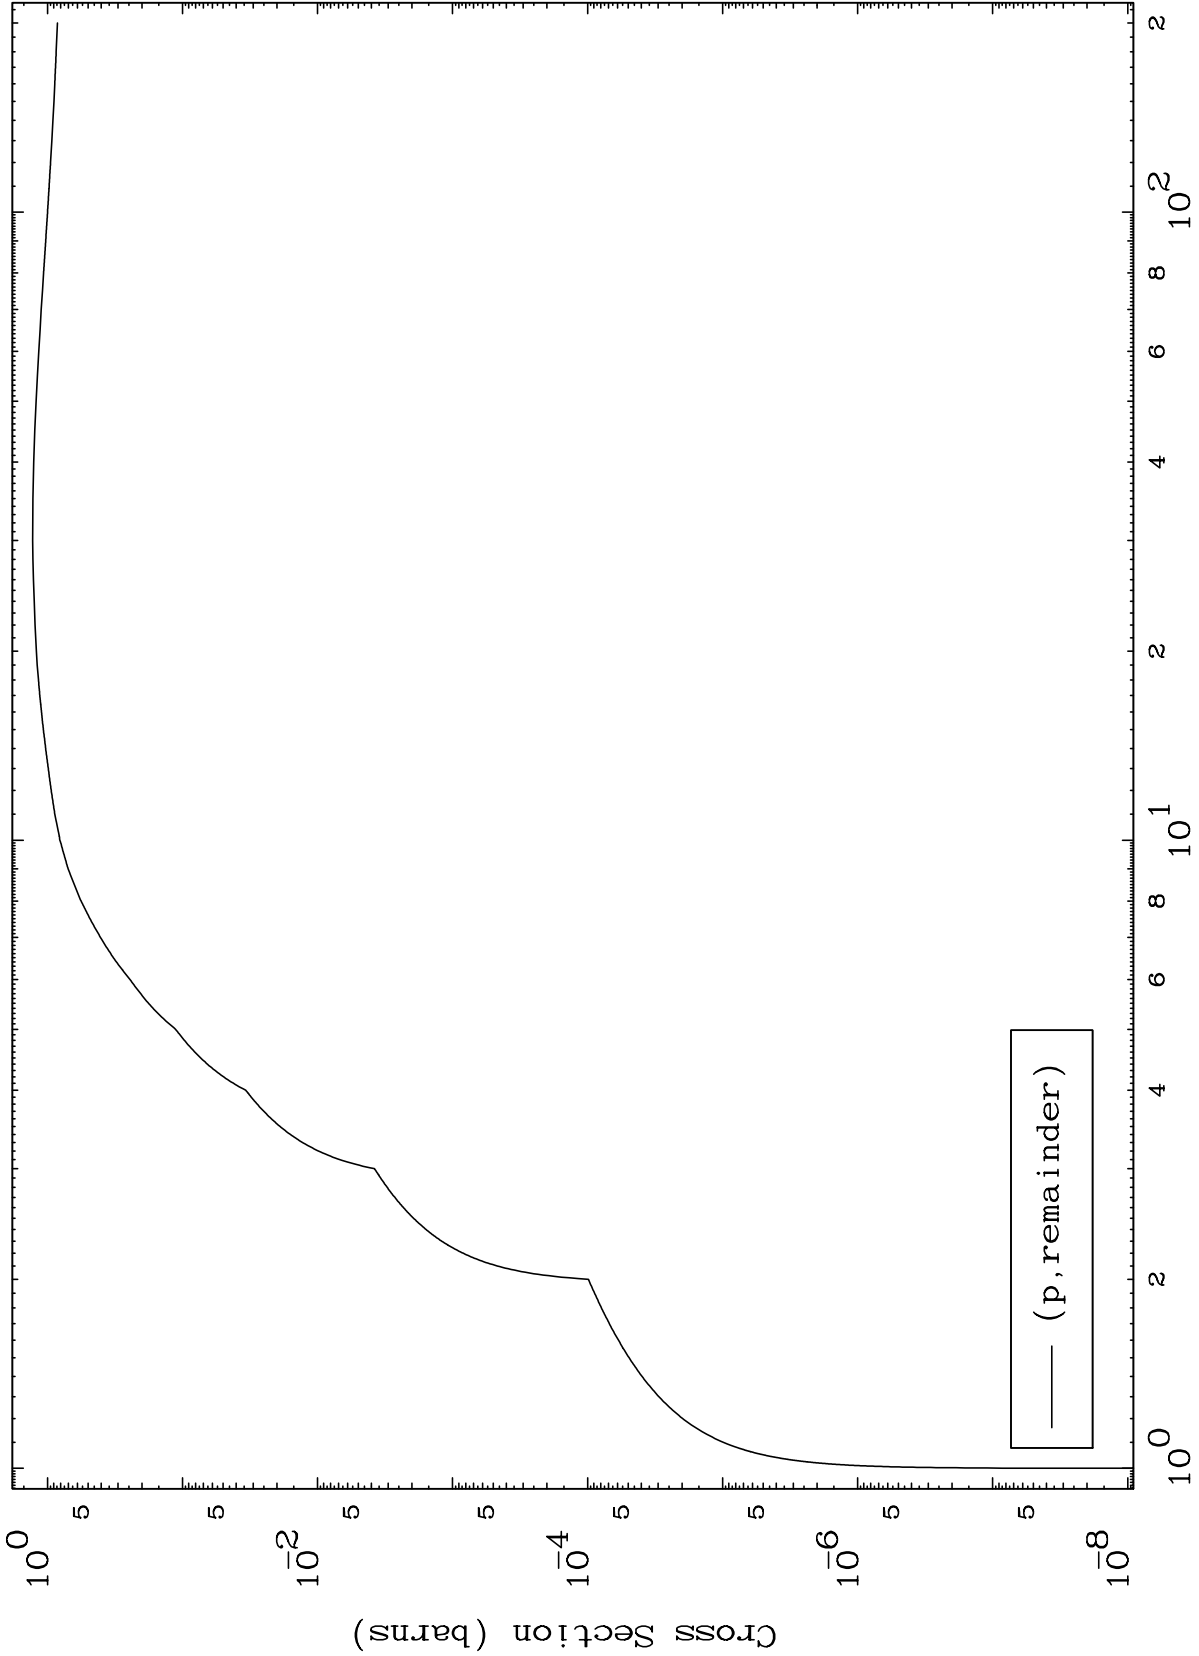

Press Mouse Button to Start

MAT 3635

Proton Major
0 Kelvin Cross Sections

36-Kr-81

Incident Energy (MeV)

36-Kr-81