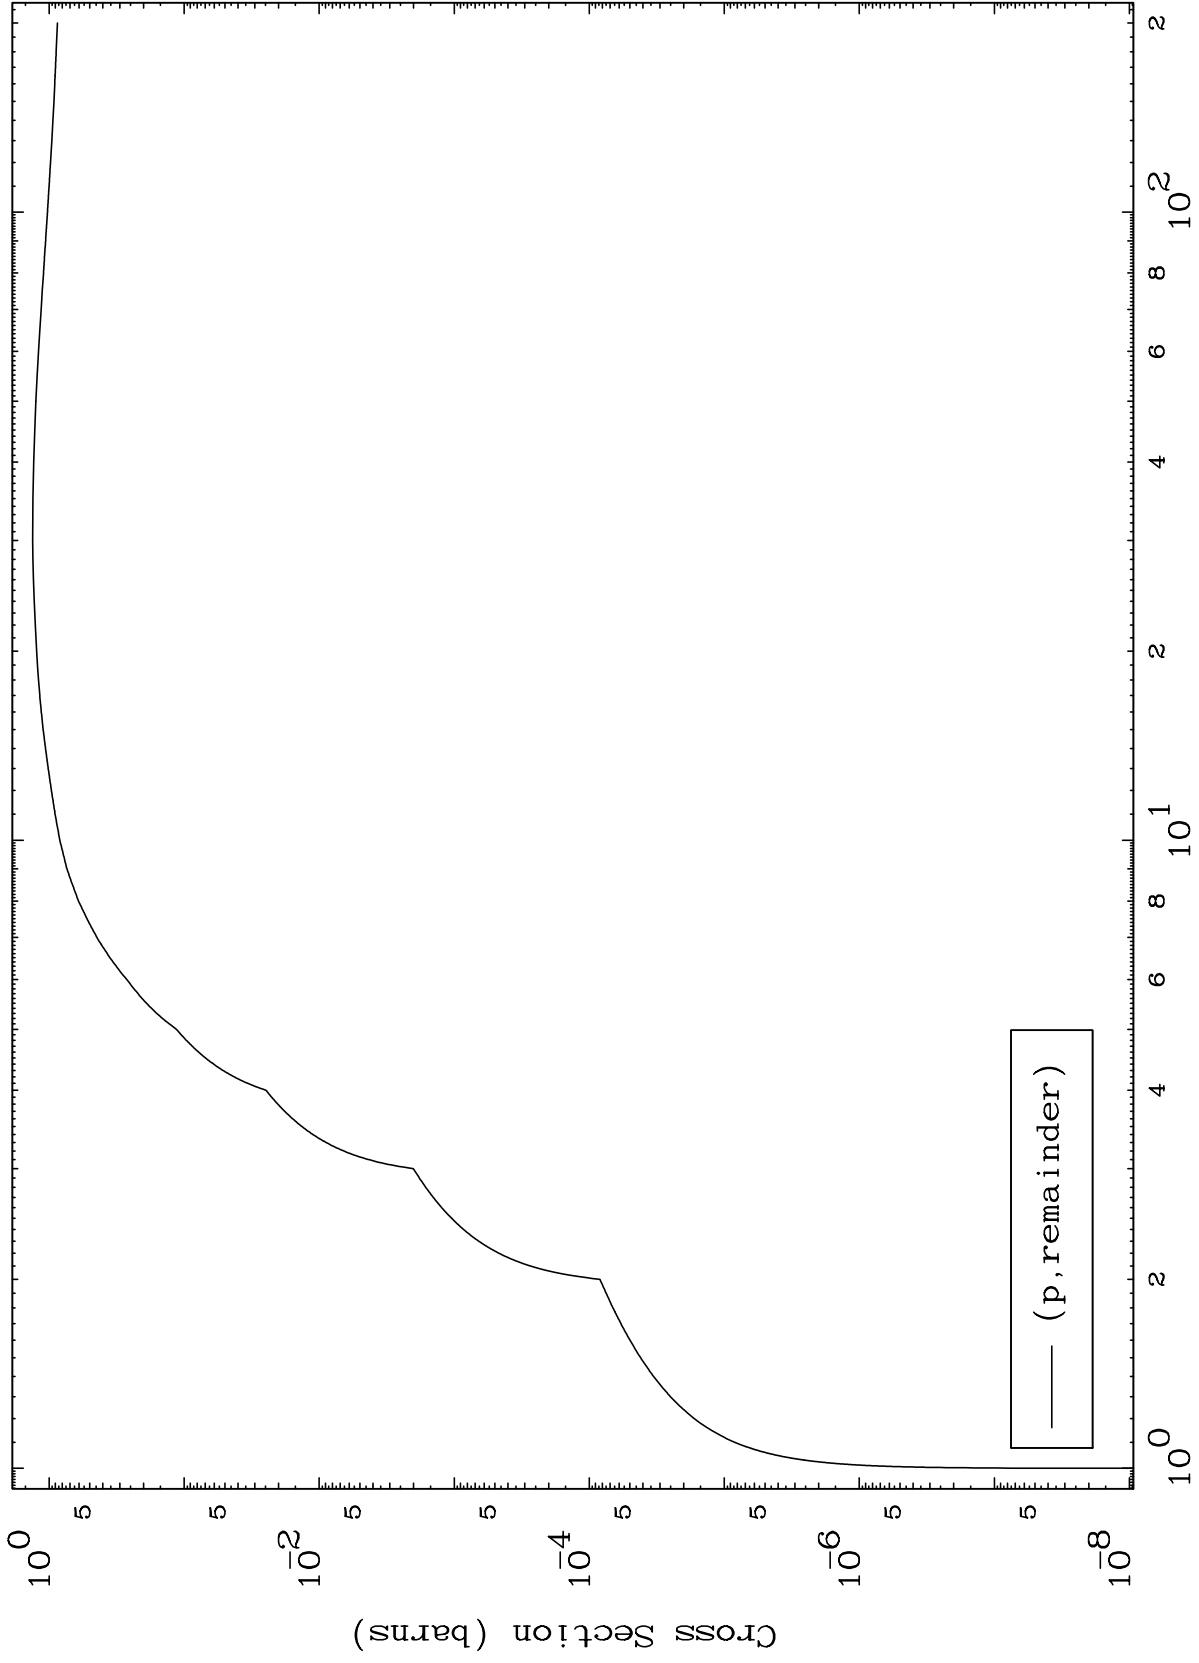

Press Mouse Button to Start

MAT 3643

Proton Major
0 Kelvin Cross Sections

36-Kr-84

Incident Energy (MeV)

36-Kr-84