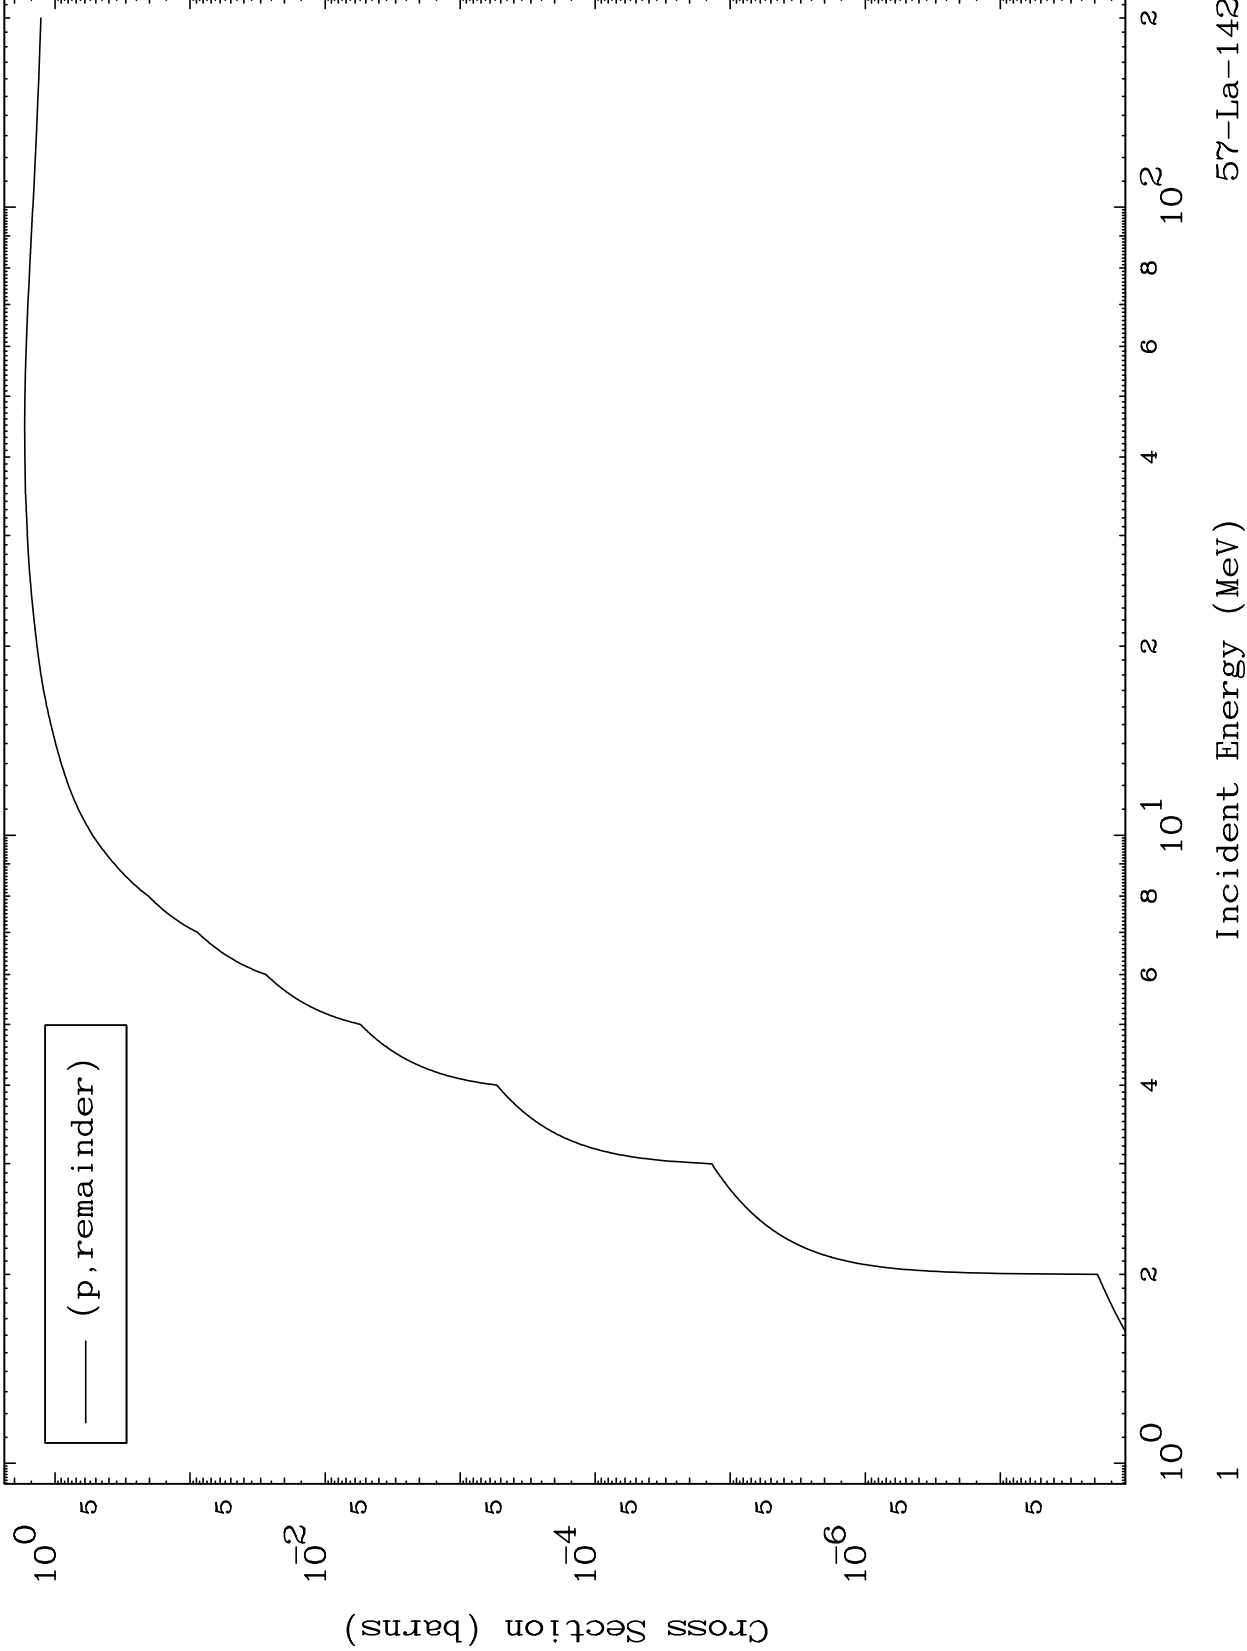

Press Mouse Button to Start

MAT 5737

Proton Major
0 Kelvin Cross Sections

57-La-142

57-La-142