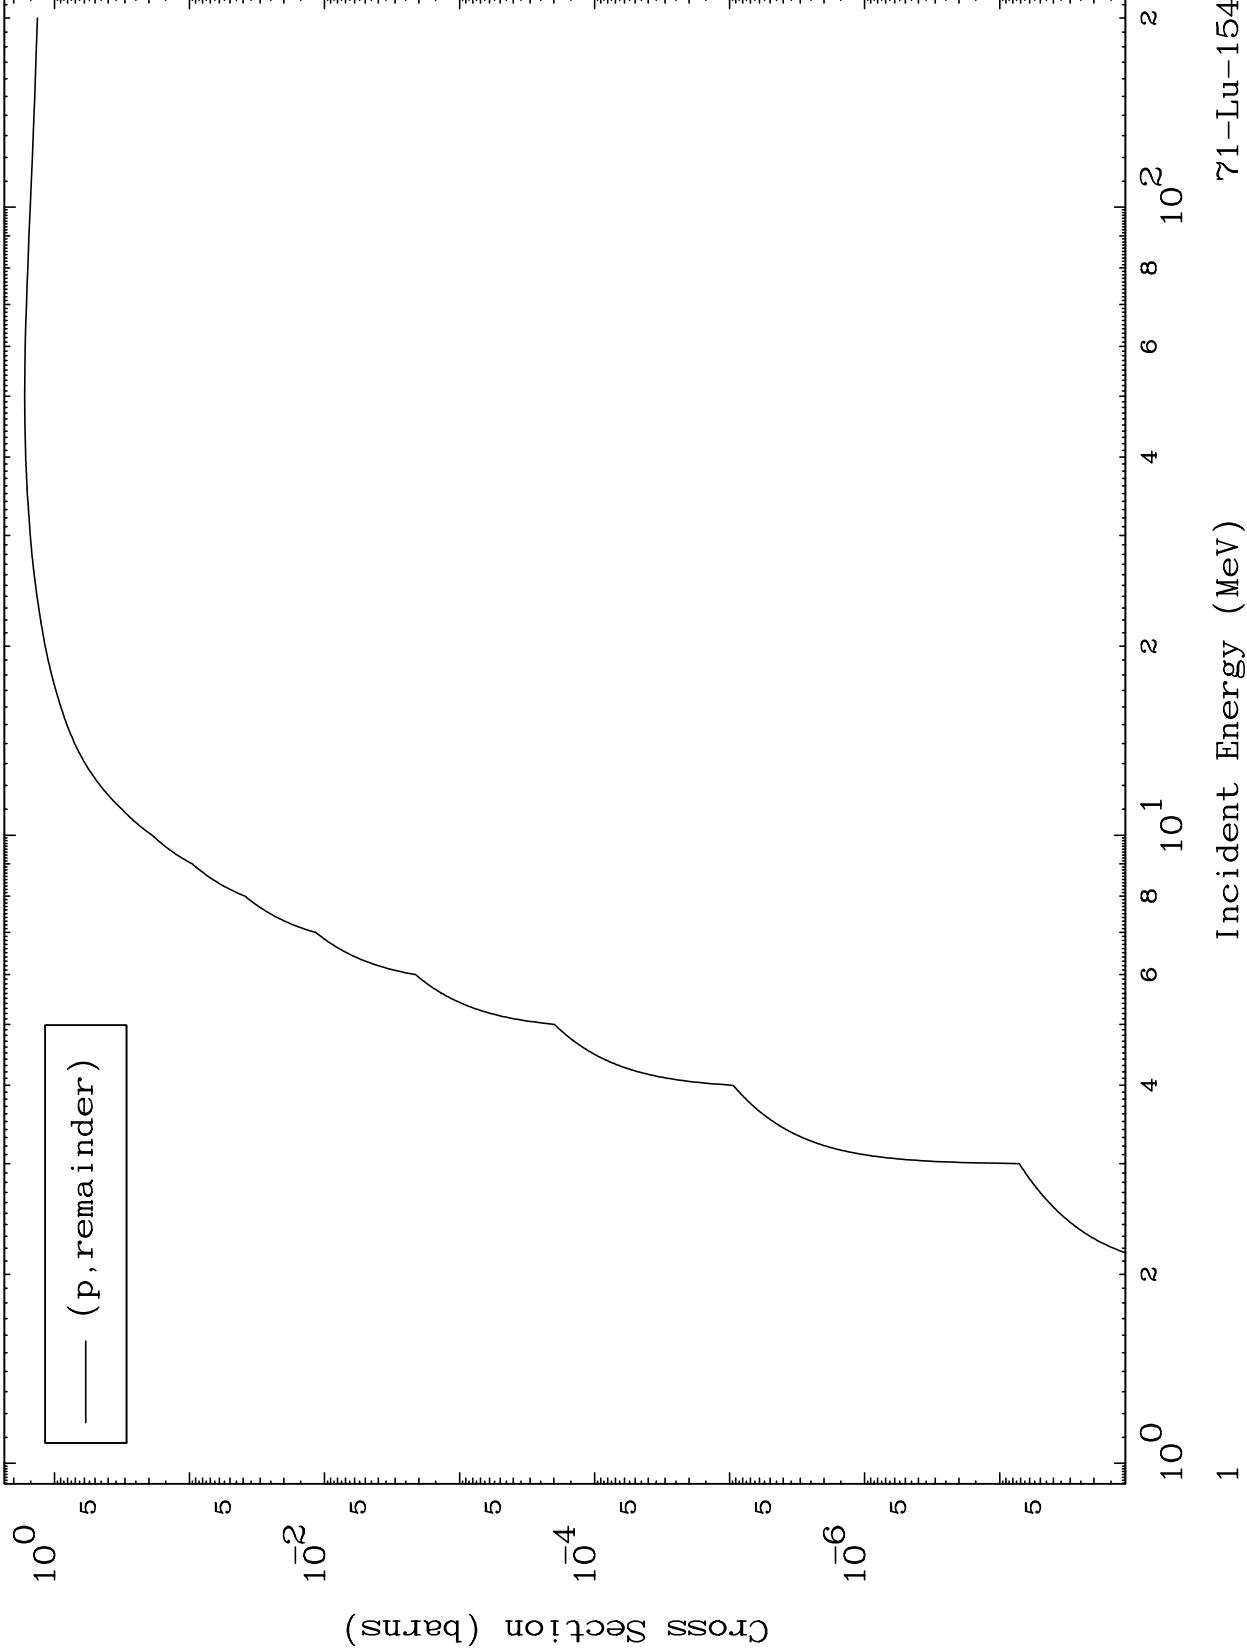

Press Mouse Button to Start

MAT 7062

Proton Major
0 Kelvin Cross Sections

71-Lu-154

71-Lu-154

Incident Energy (MeV)