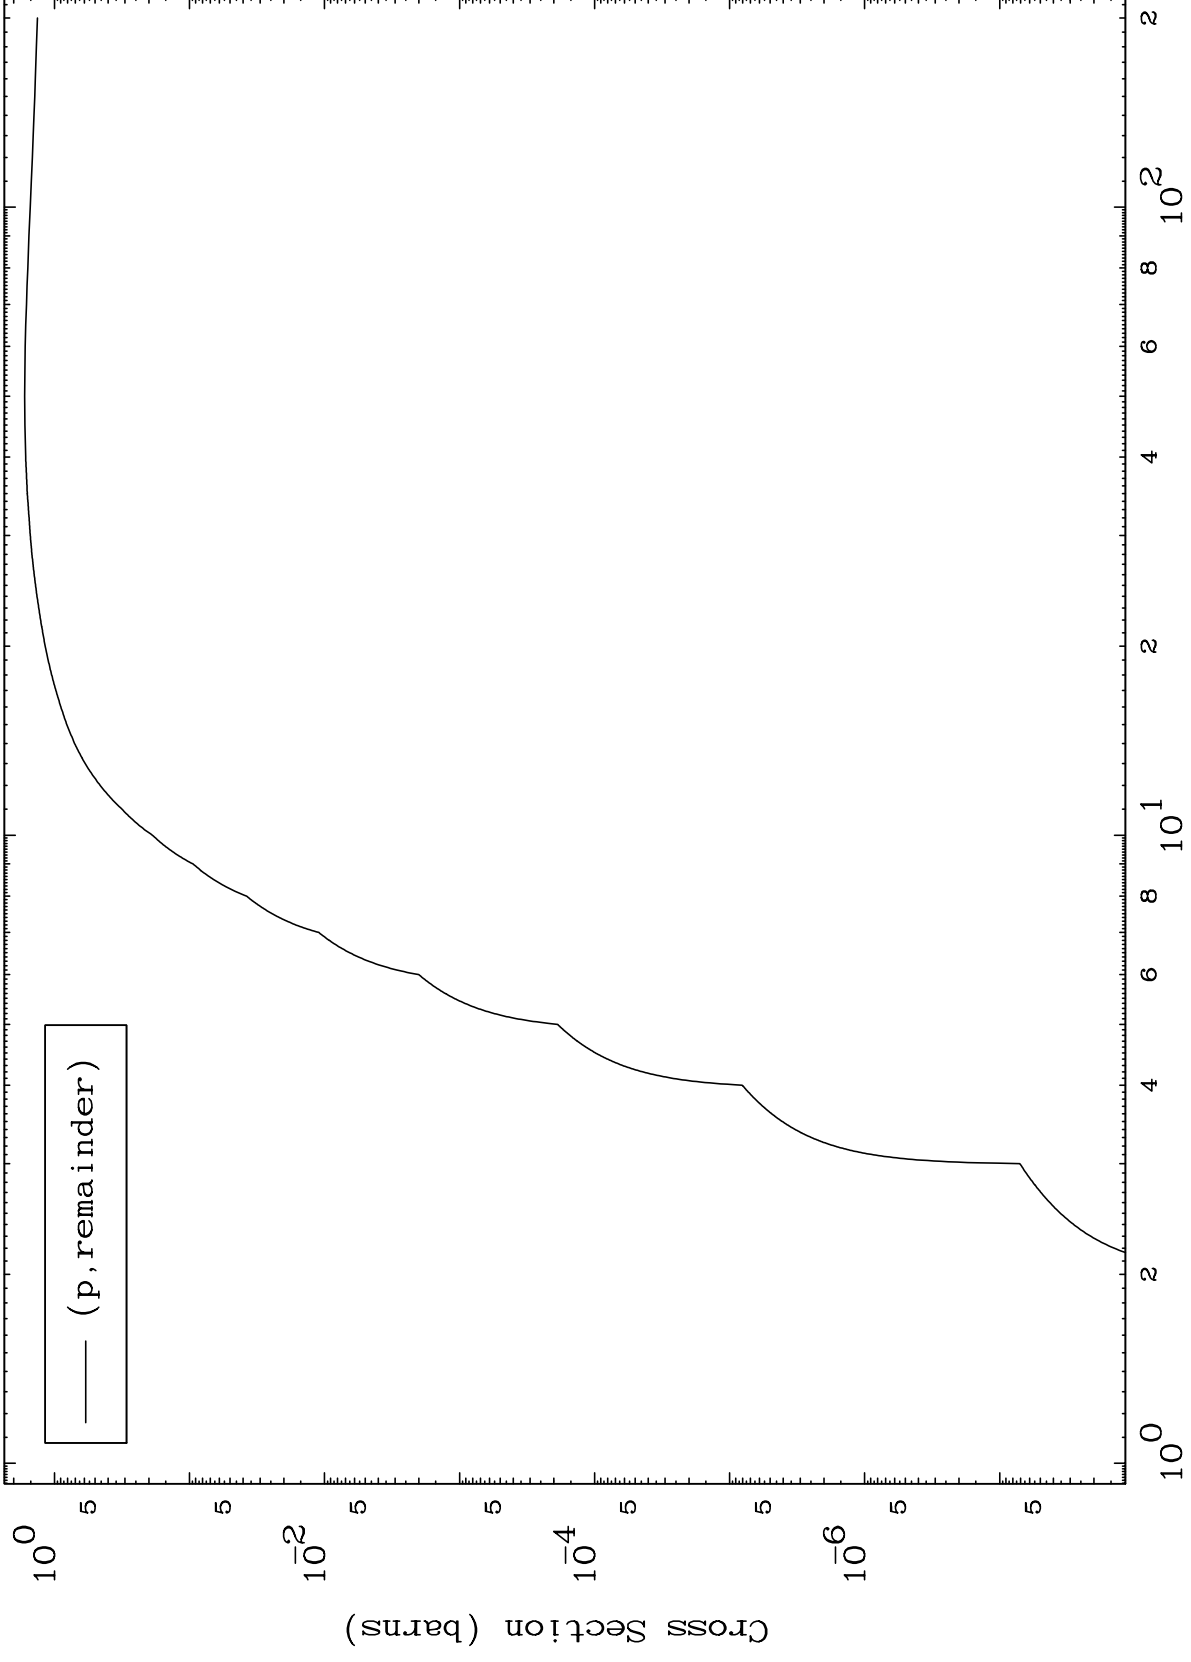

Press Mouse Button to Start

MAT 7063

Proton Major

71-Lu-154

0 Kelvin Cross Sections

Incident Energy (MeV)

71-Lu-154