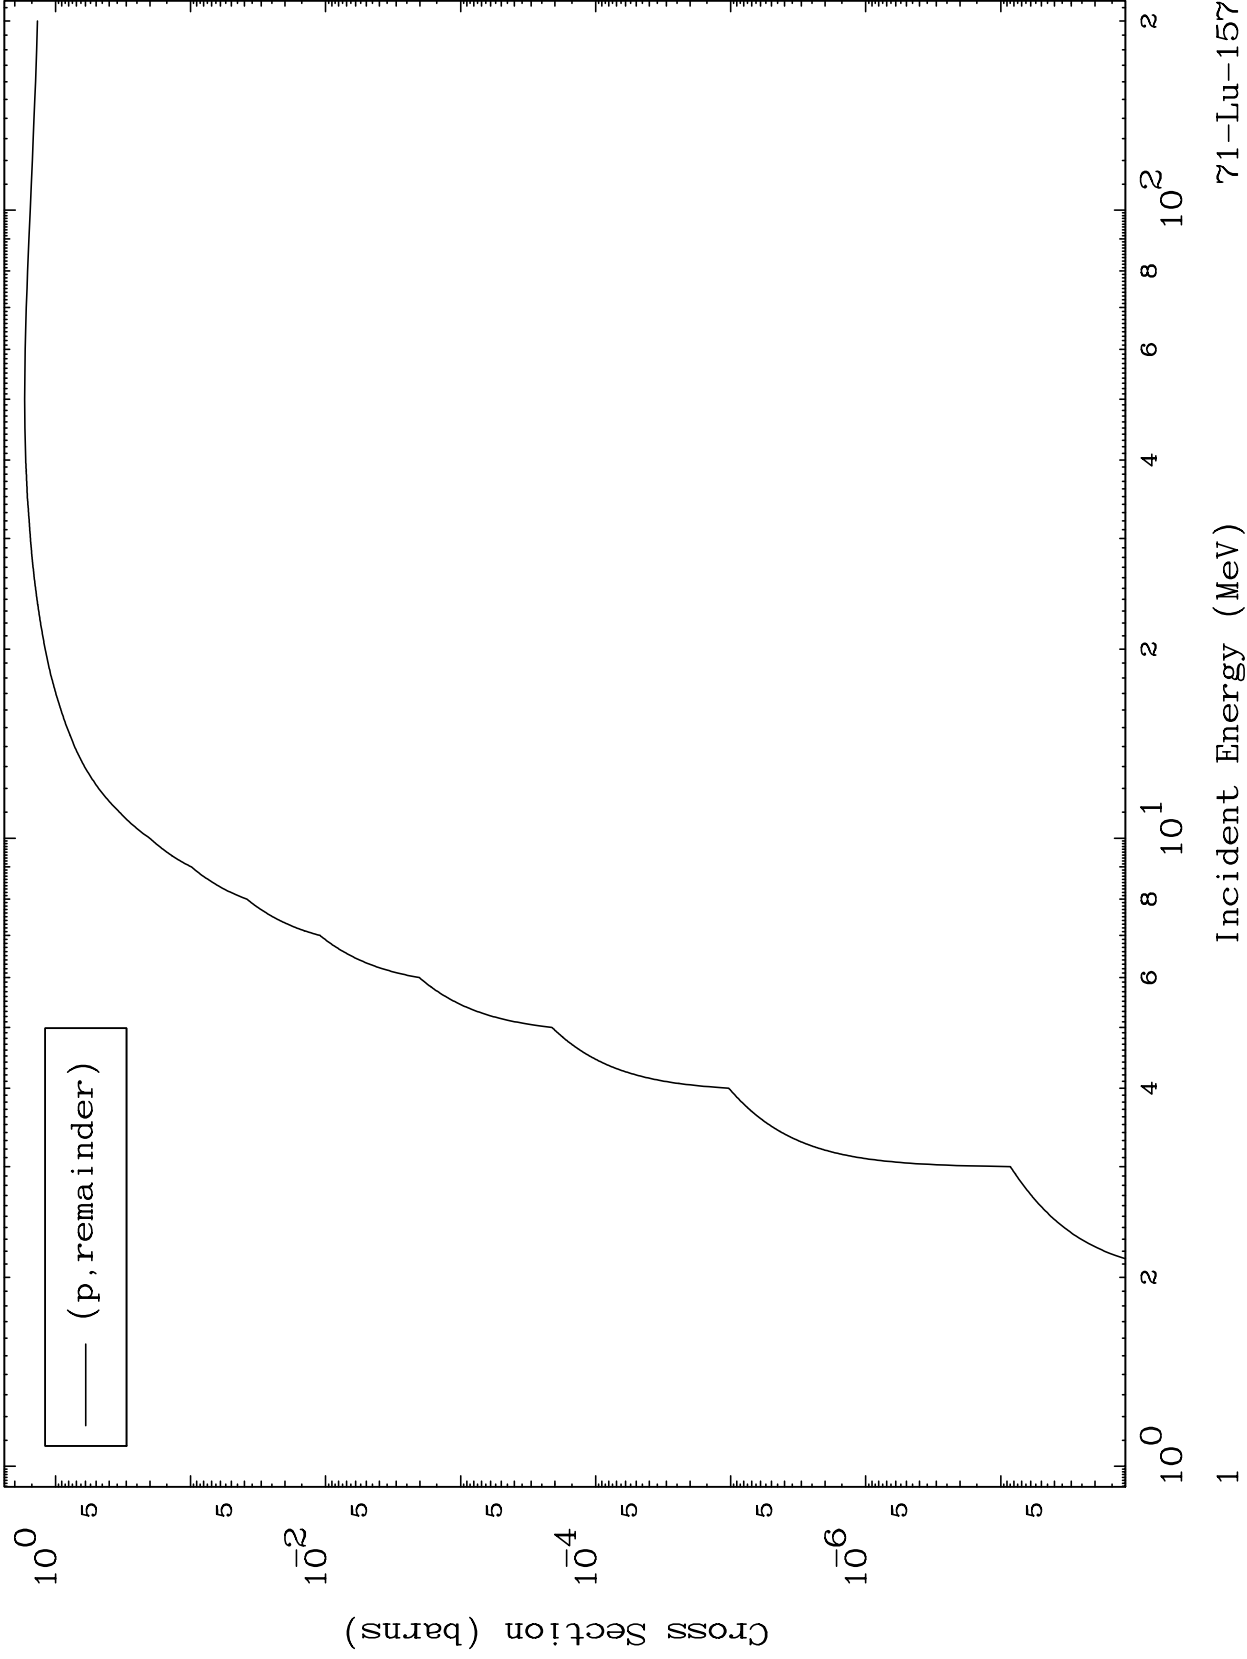

Press Mouse Button to Start

MAT 7071

Proton Major
0 Kelvin Cross Sections

71-Lu-157

71-Lu-157

Incident Energy (MeV)