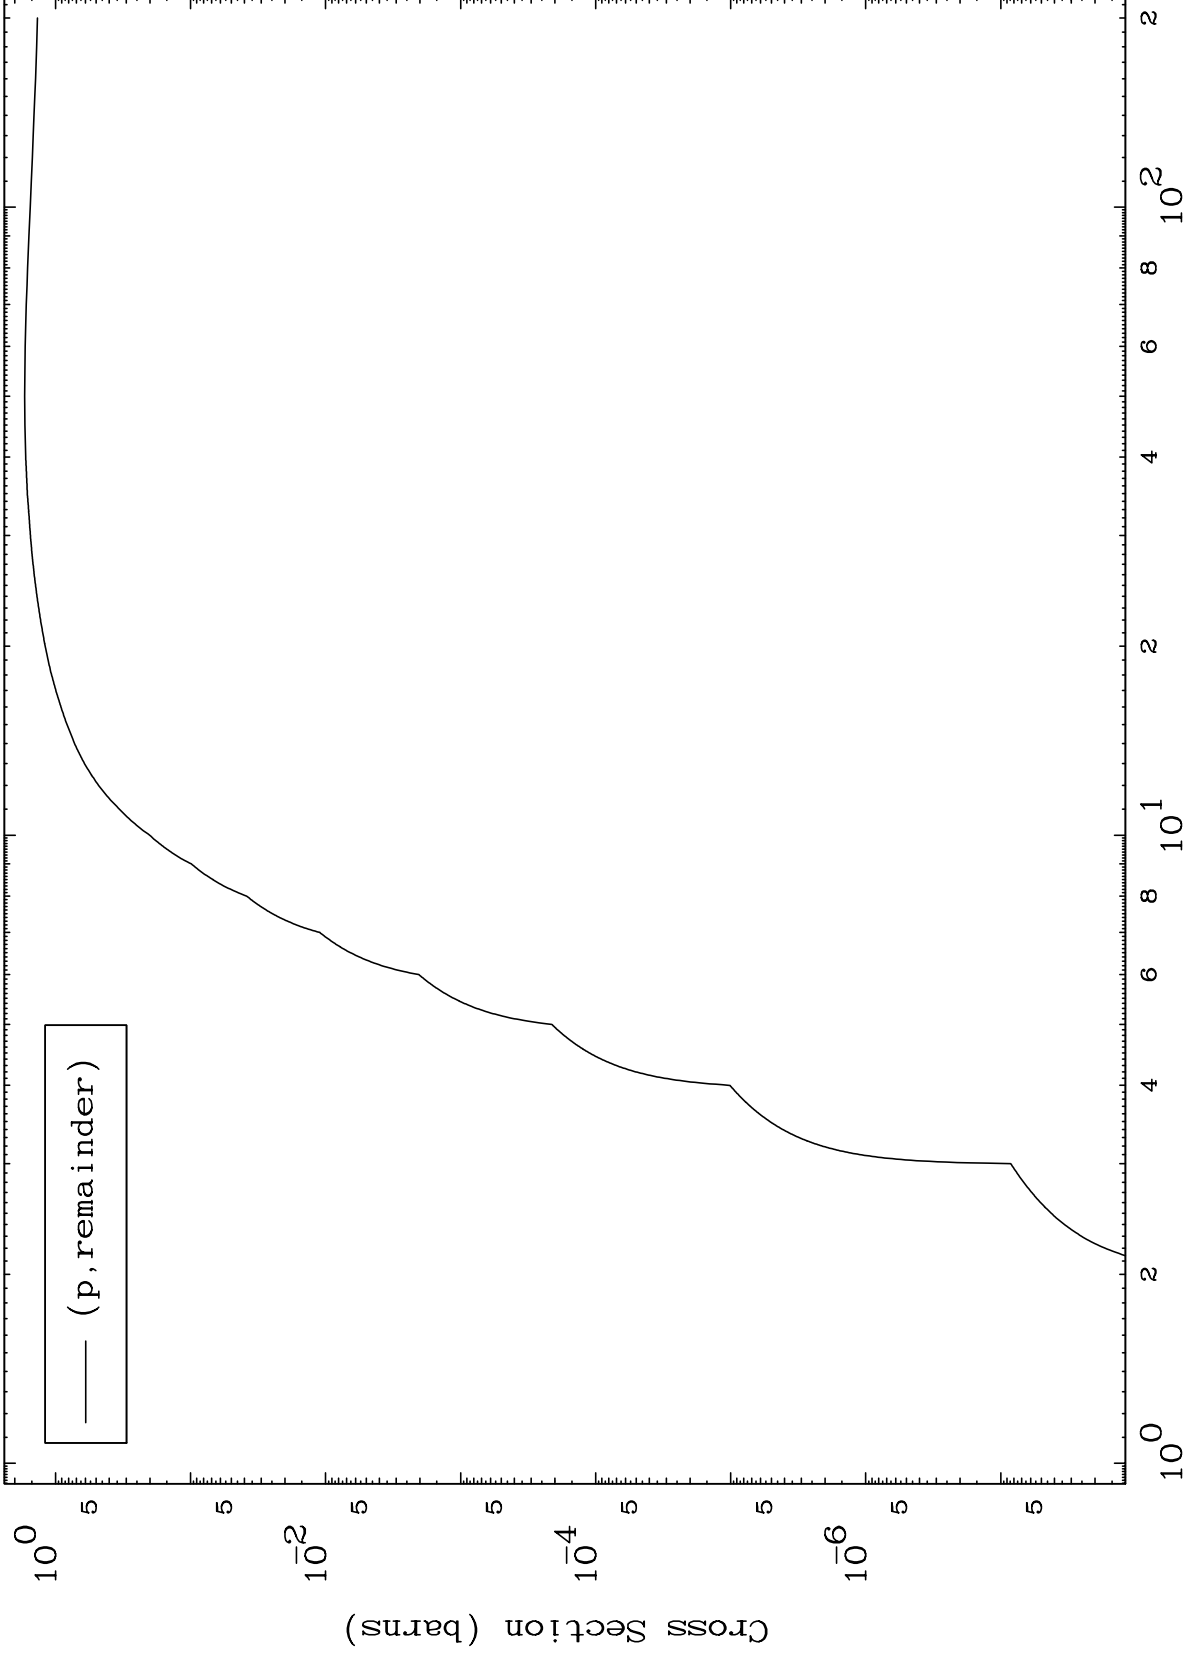

Press Mouse Button to Start

MAT 7072

Proton Major

71-Lu-157

0 Kelvin Cross Sections

Incident Energy (MeV)

71-Lu-157