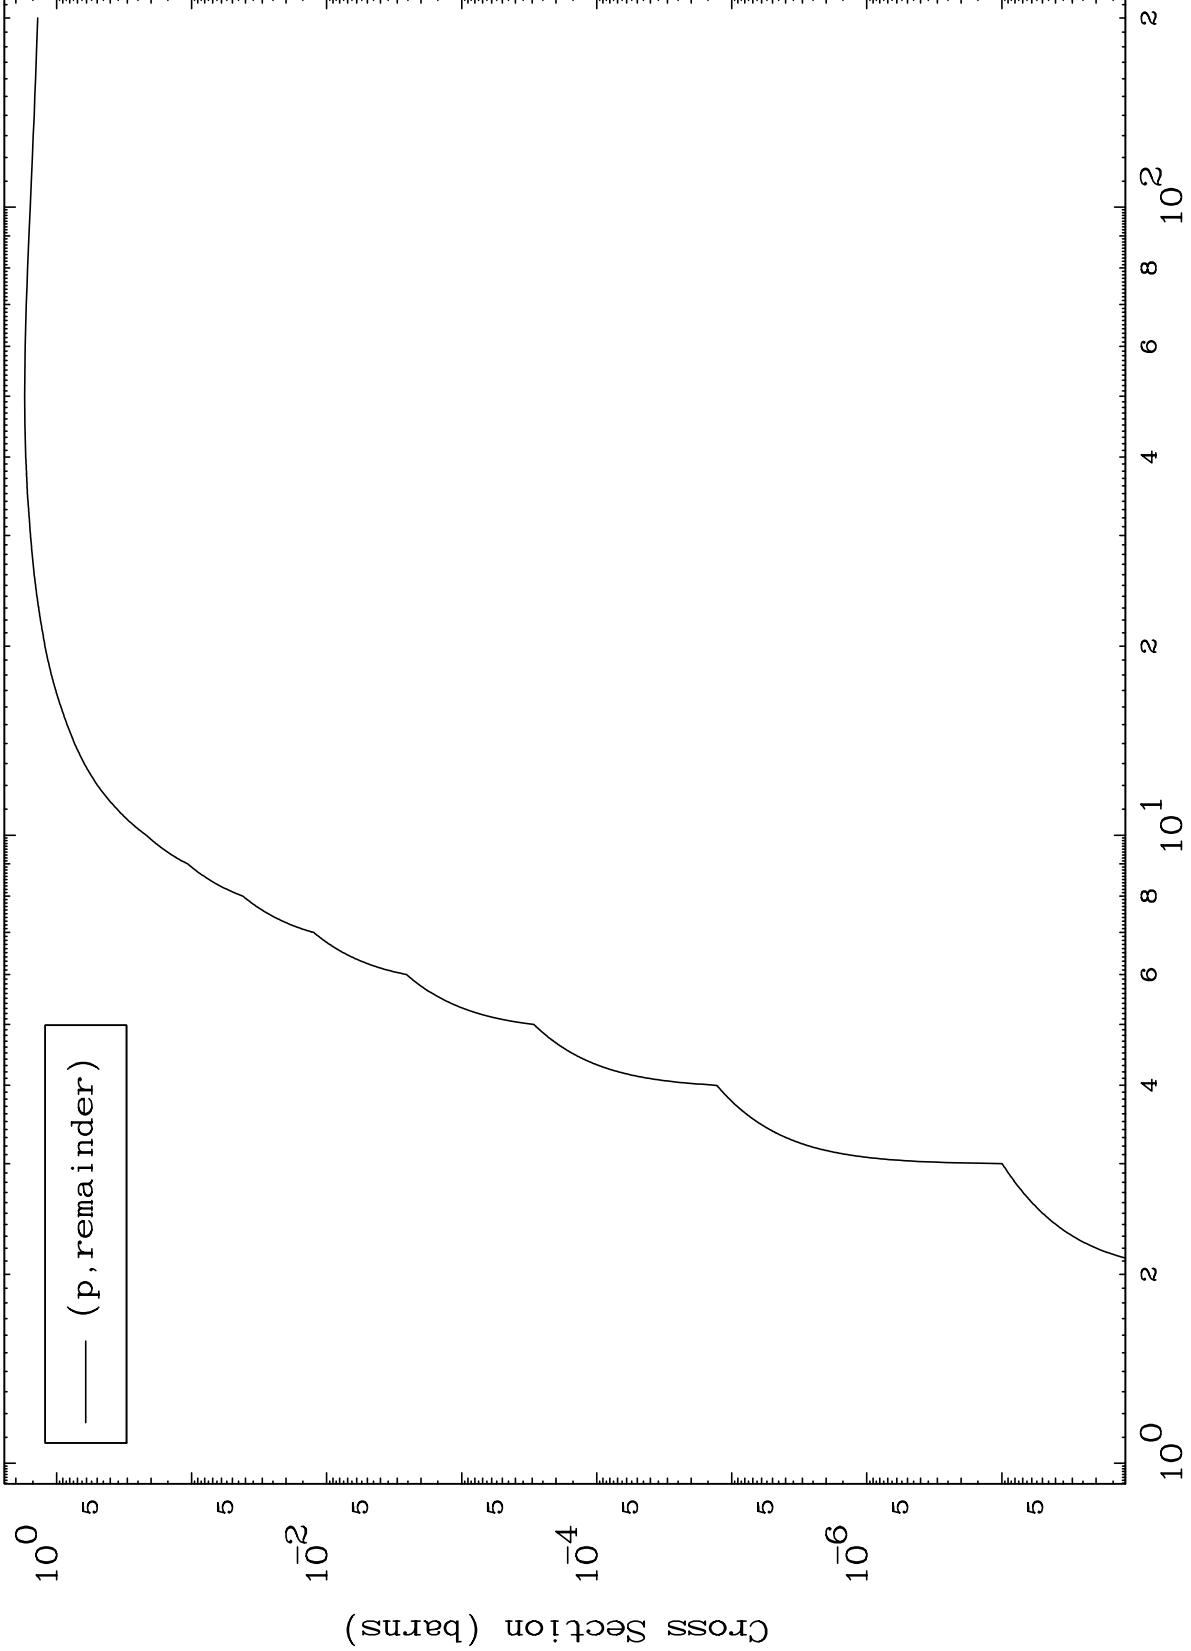

Press Mouse Button to Start

MAT 7080

Proton Major

71-Lu-160

0 Kelvin Cross Sections

Incident Energy (MeV)

71-Lu-160