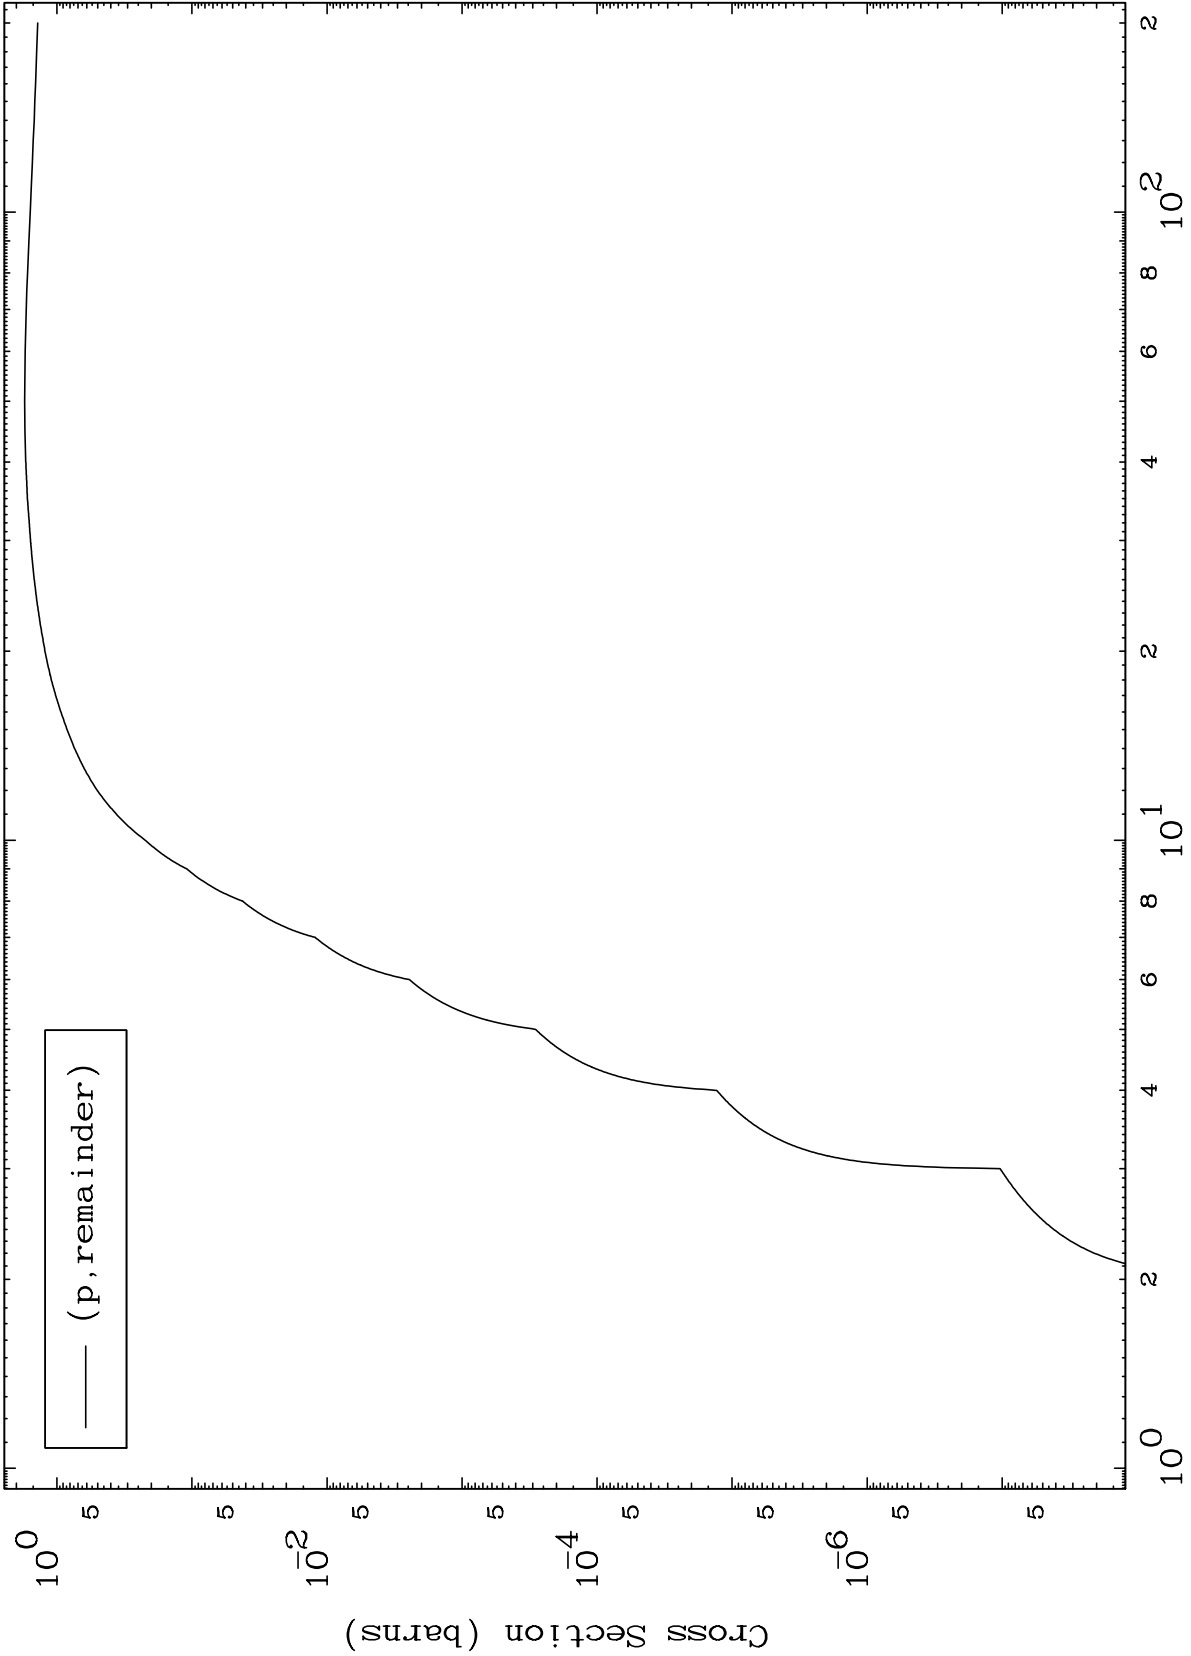

Press Mouse Button to Start

MAT 7083

Proton Major

71-Lu-161

0 Kelvin Cross Sections

Incident Energy (MeV)

71-Lu-161