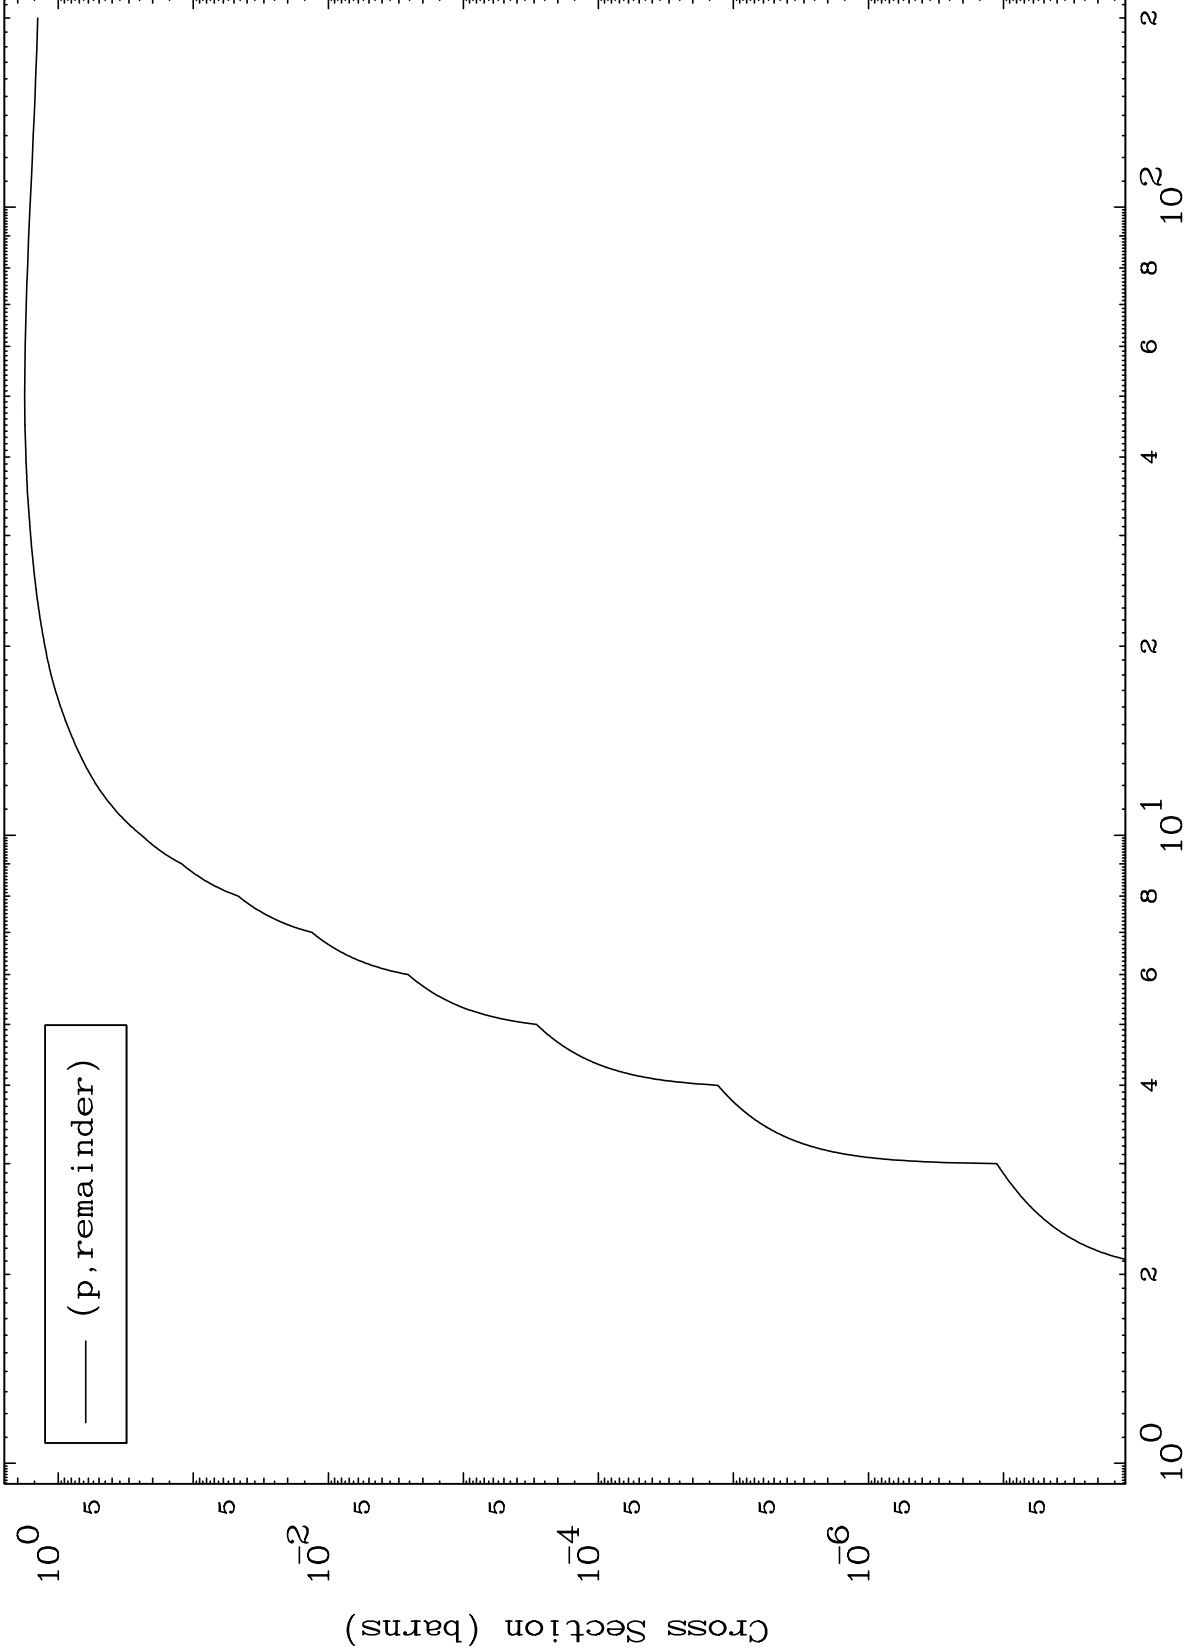

Press Mouse Button to Start

MAT 7095

Proton Major

71-Lu-165

0 Kelvin Cross Sections

Incident Energy (MeV)

71-Lu-165