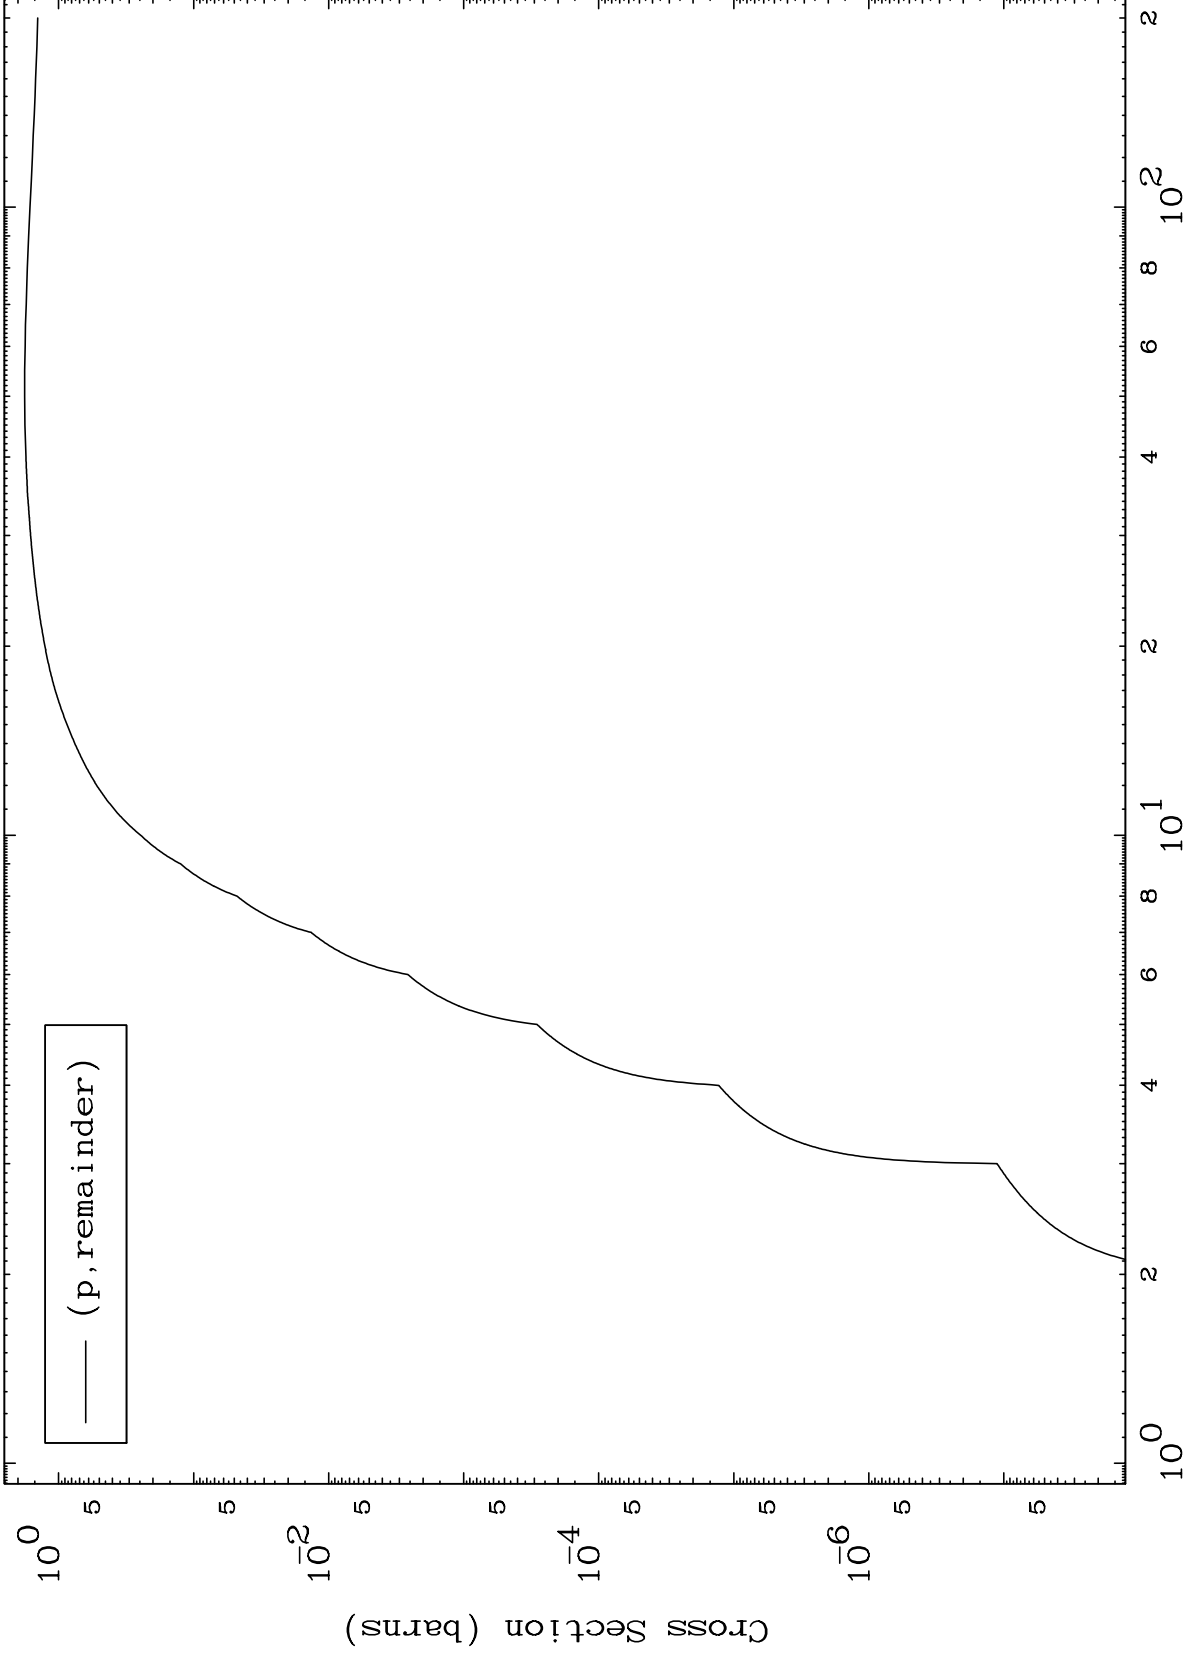

Press Mouse Button to Start

MAT 7098

Proton Major

71-Lu-166

0 Kelvin Cross Sections

Incident Energy (MeV)

71-Lu-166