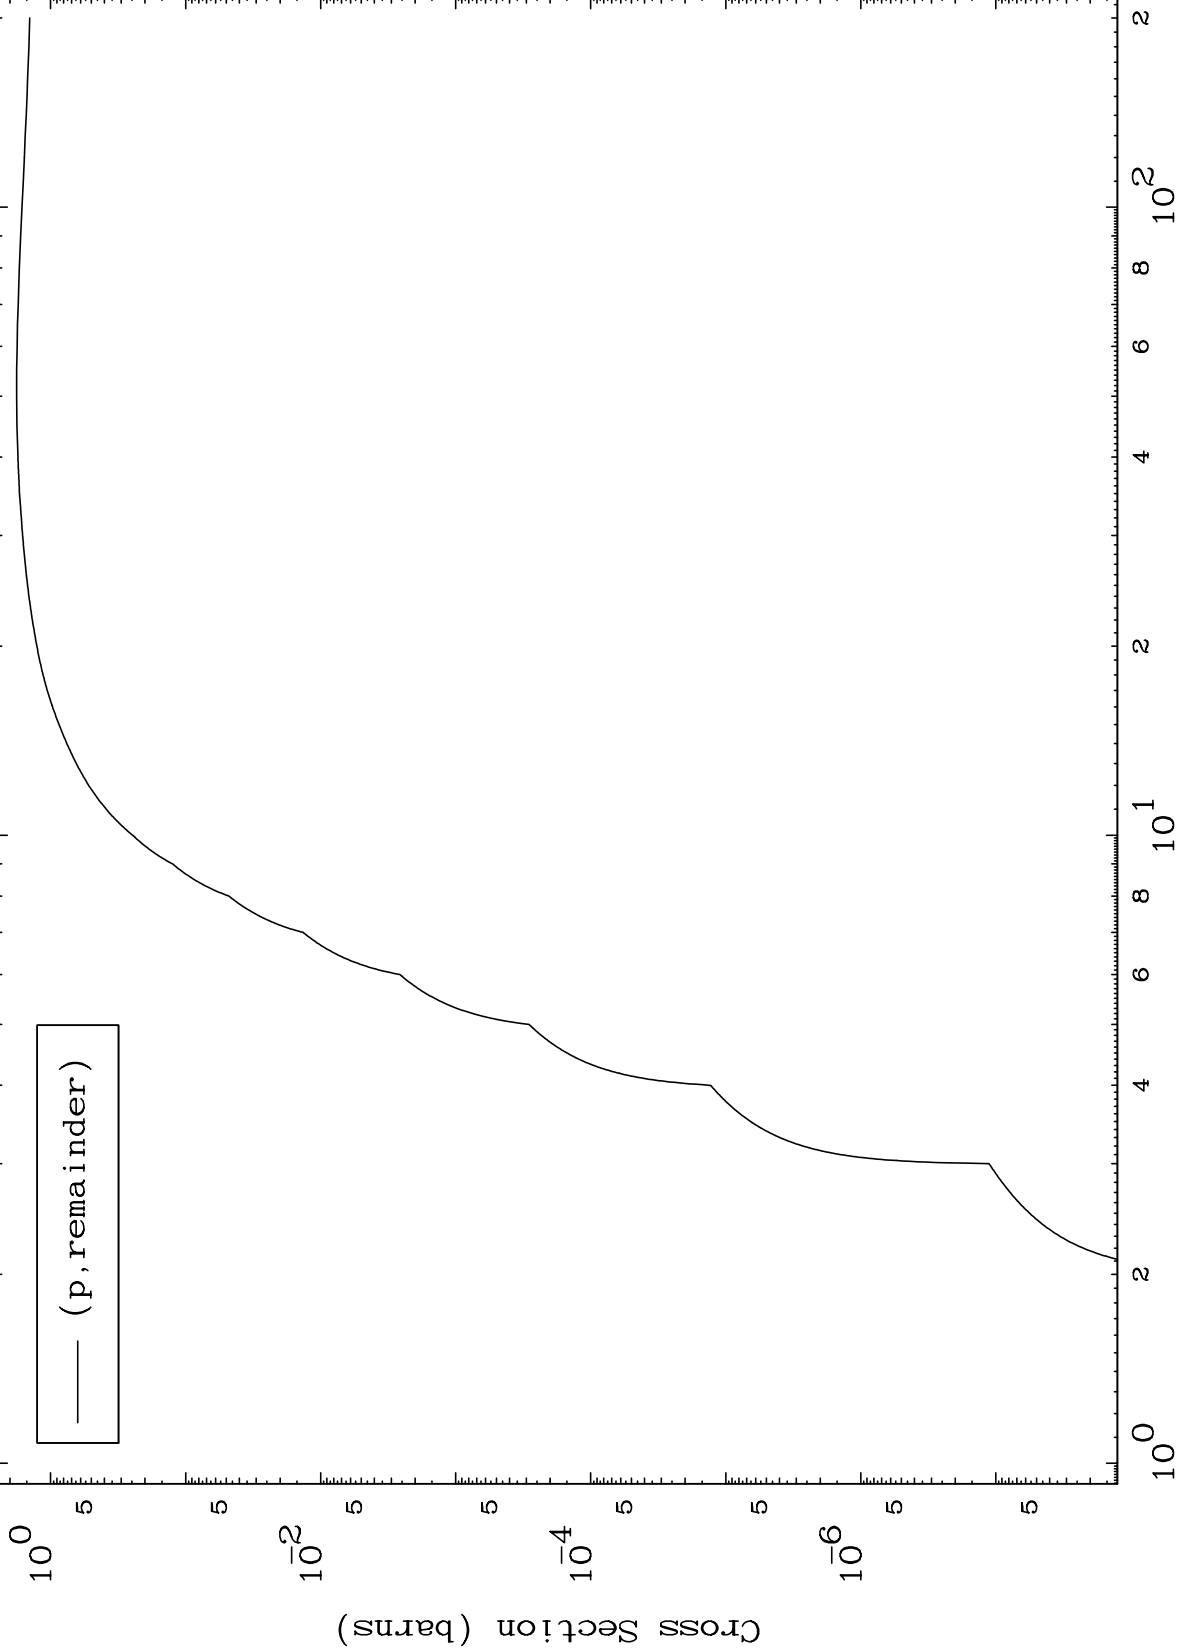

Press Mouse Button to Start

MAT 7100

Proton Major

71-Lu-166

0 Kelvin Cross Sections

Incident Energy (MeV)

71-Lu-166