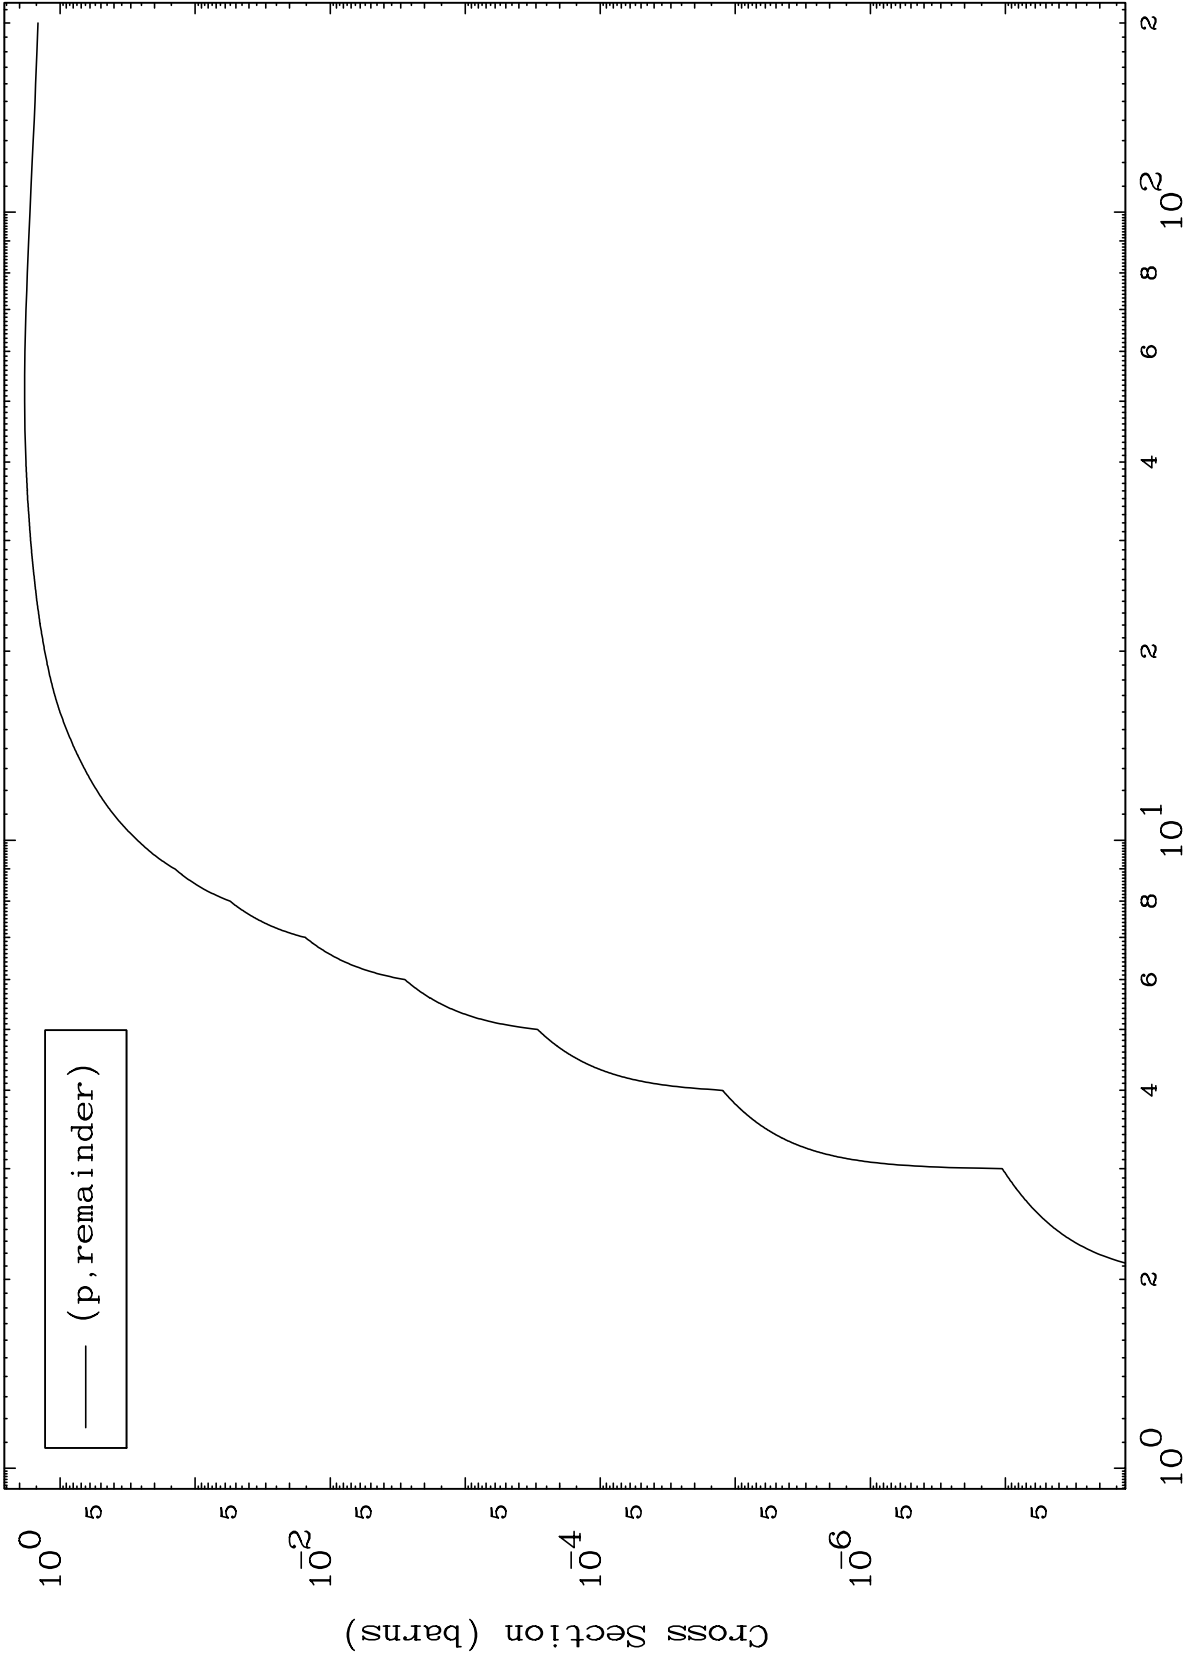

Press Mouse Button to Start

MAT 7114

Proton Major

71-Lu-171

0 Kelvin Cross Sections

Incident Energy (MeV)

71-Lu-171