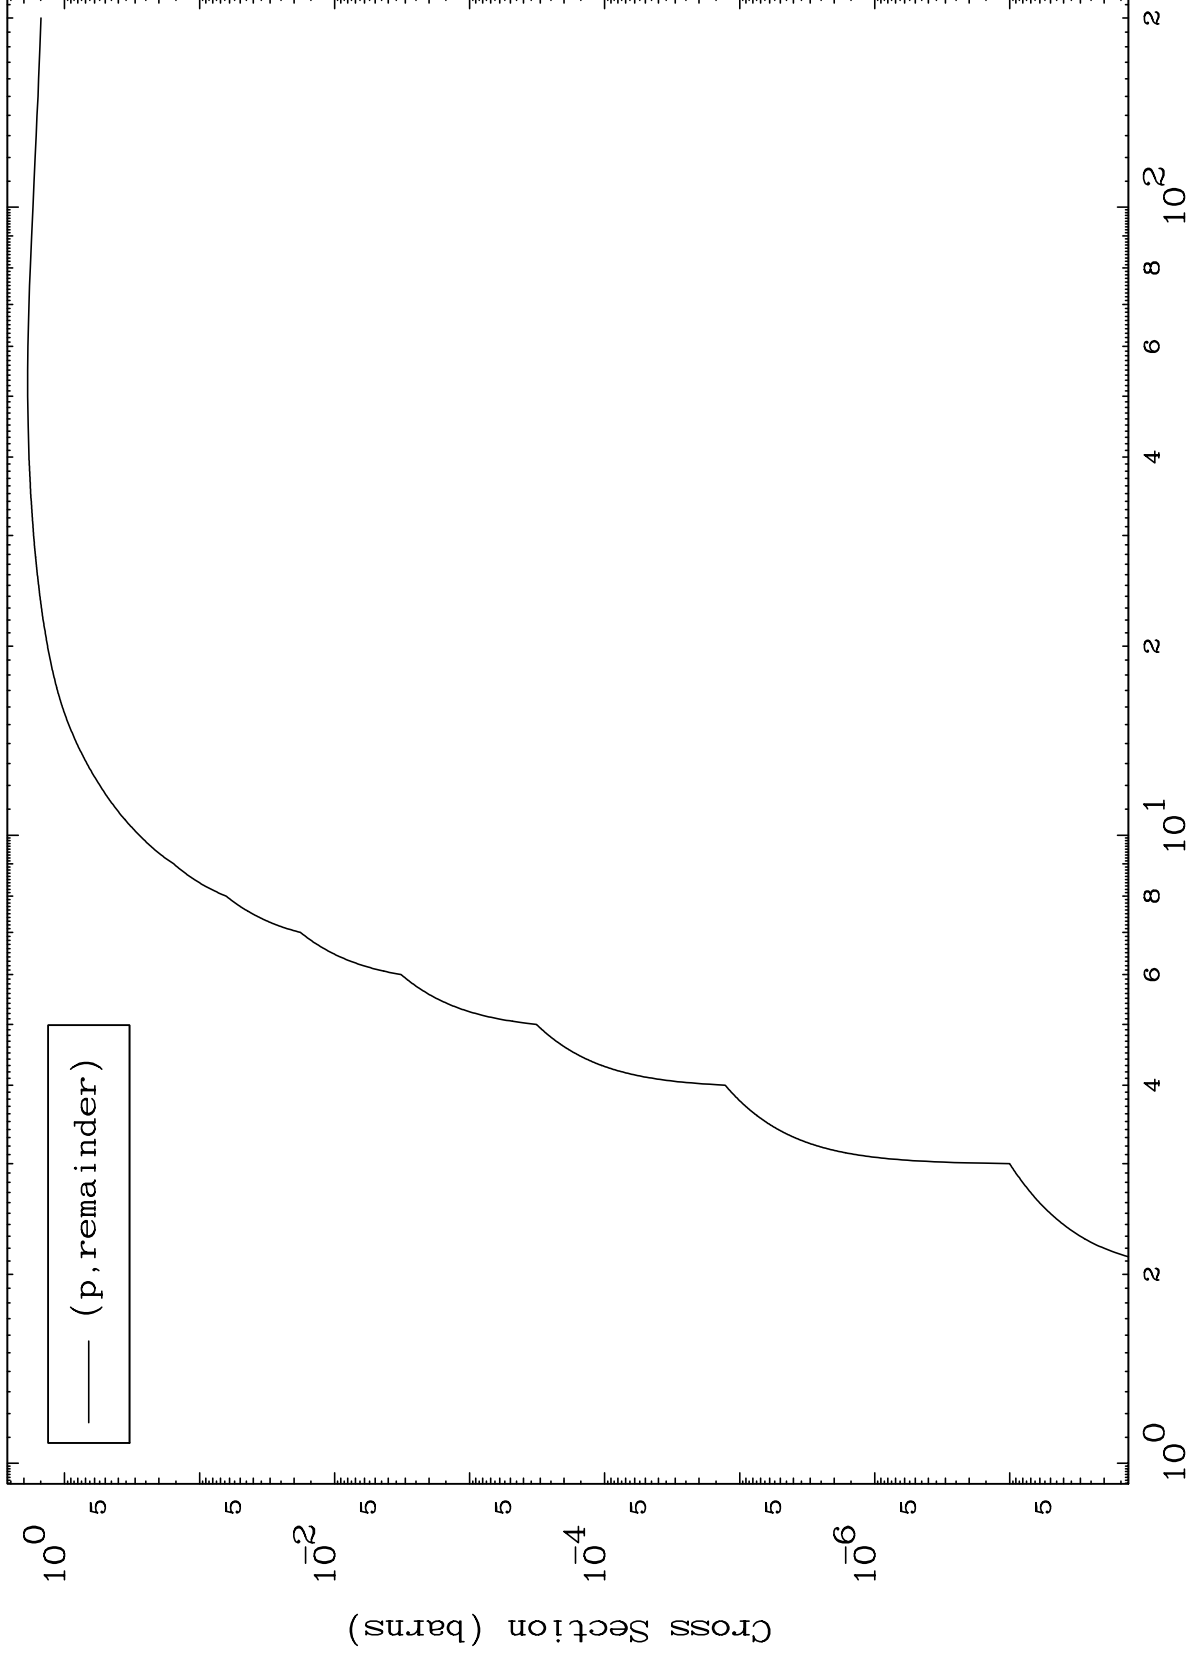

Press Mouse Button to Start

MAT 7128

Proton Major  
0 Kelvin Cross Sections

71-Lu-176

Incident Energy (MeV)

71-Lu-176