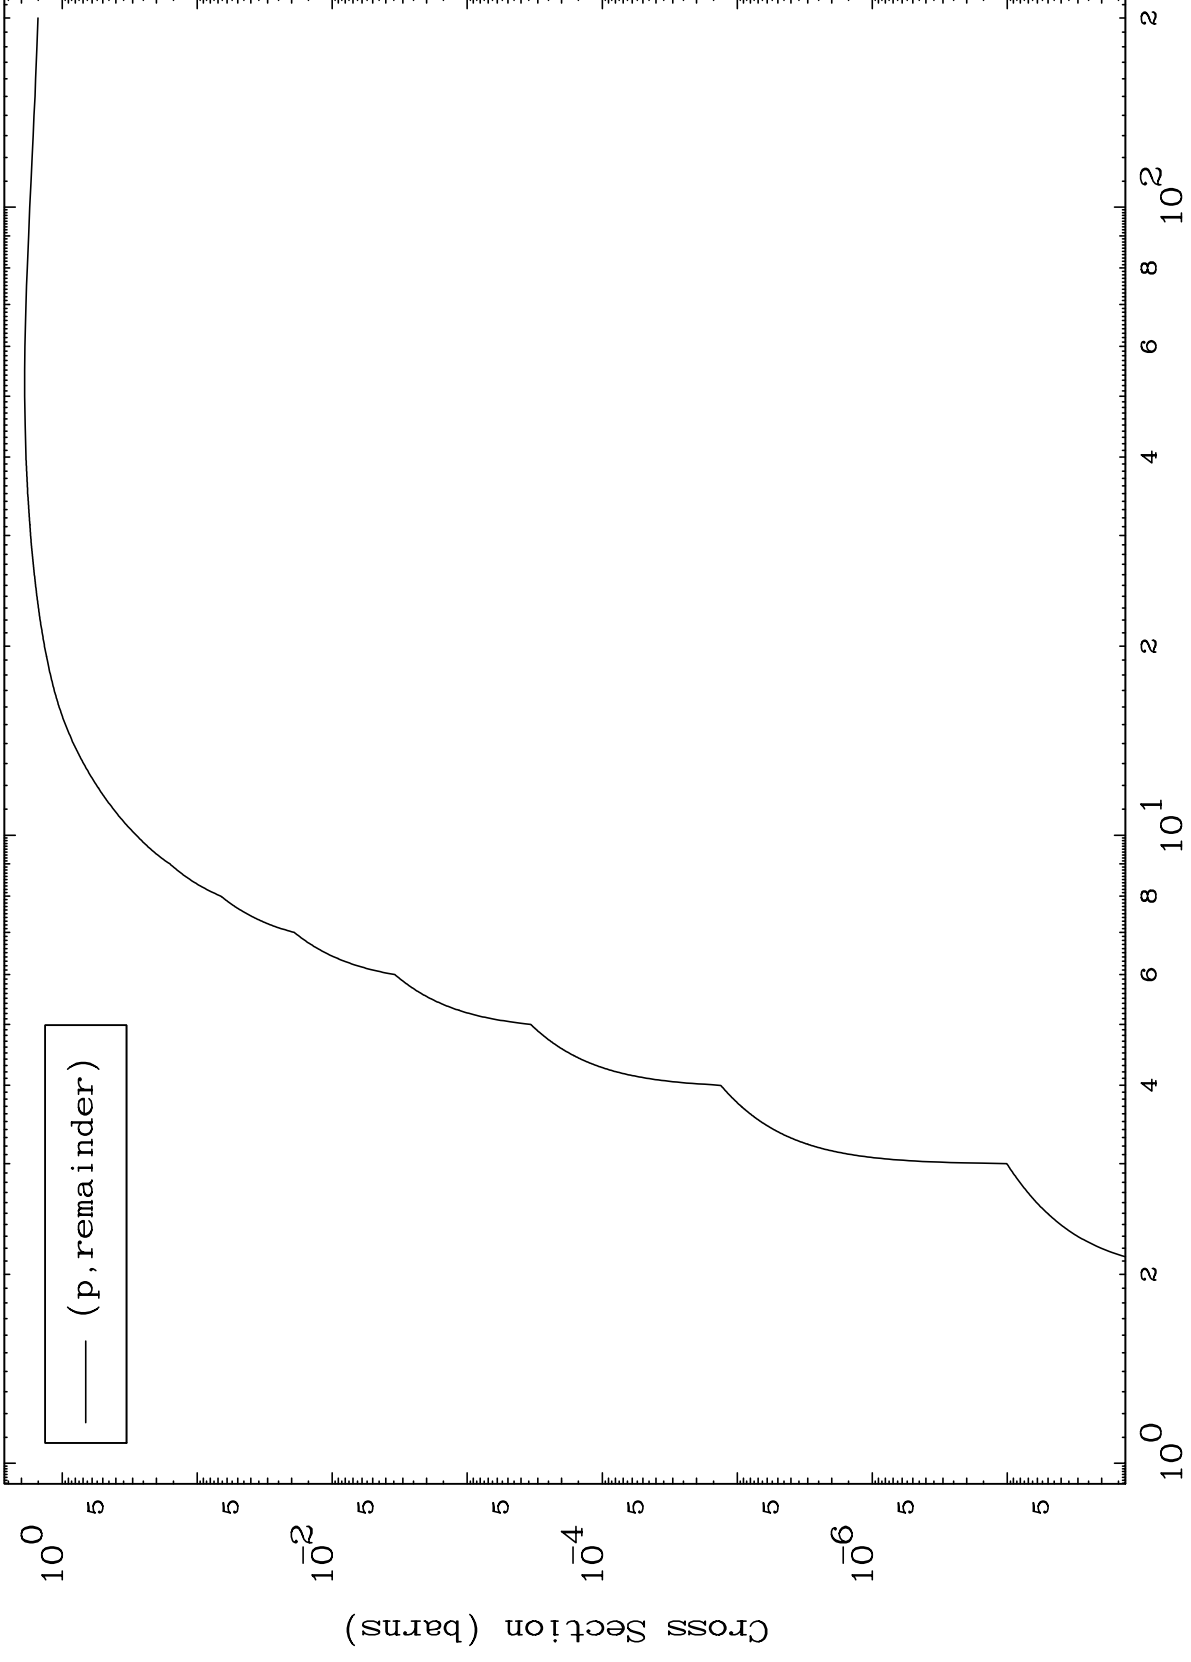

Press Mouse Button to Start

MAT 7134

Proton Major

71-Lu-178

0 Kelvin Cross Sections

Incident Energy (MeV)

71-Lu-178