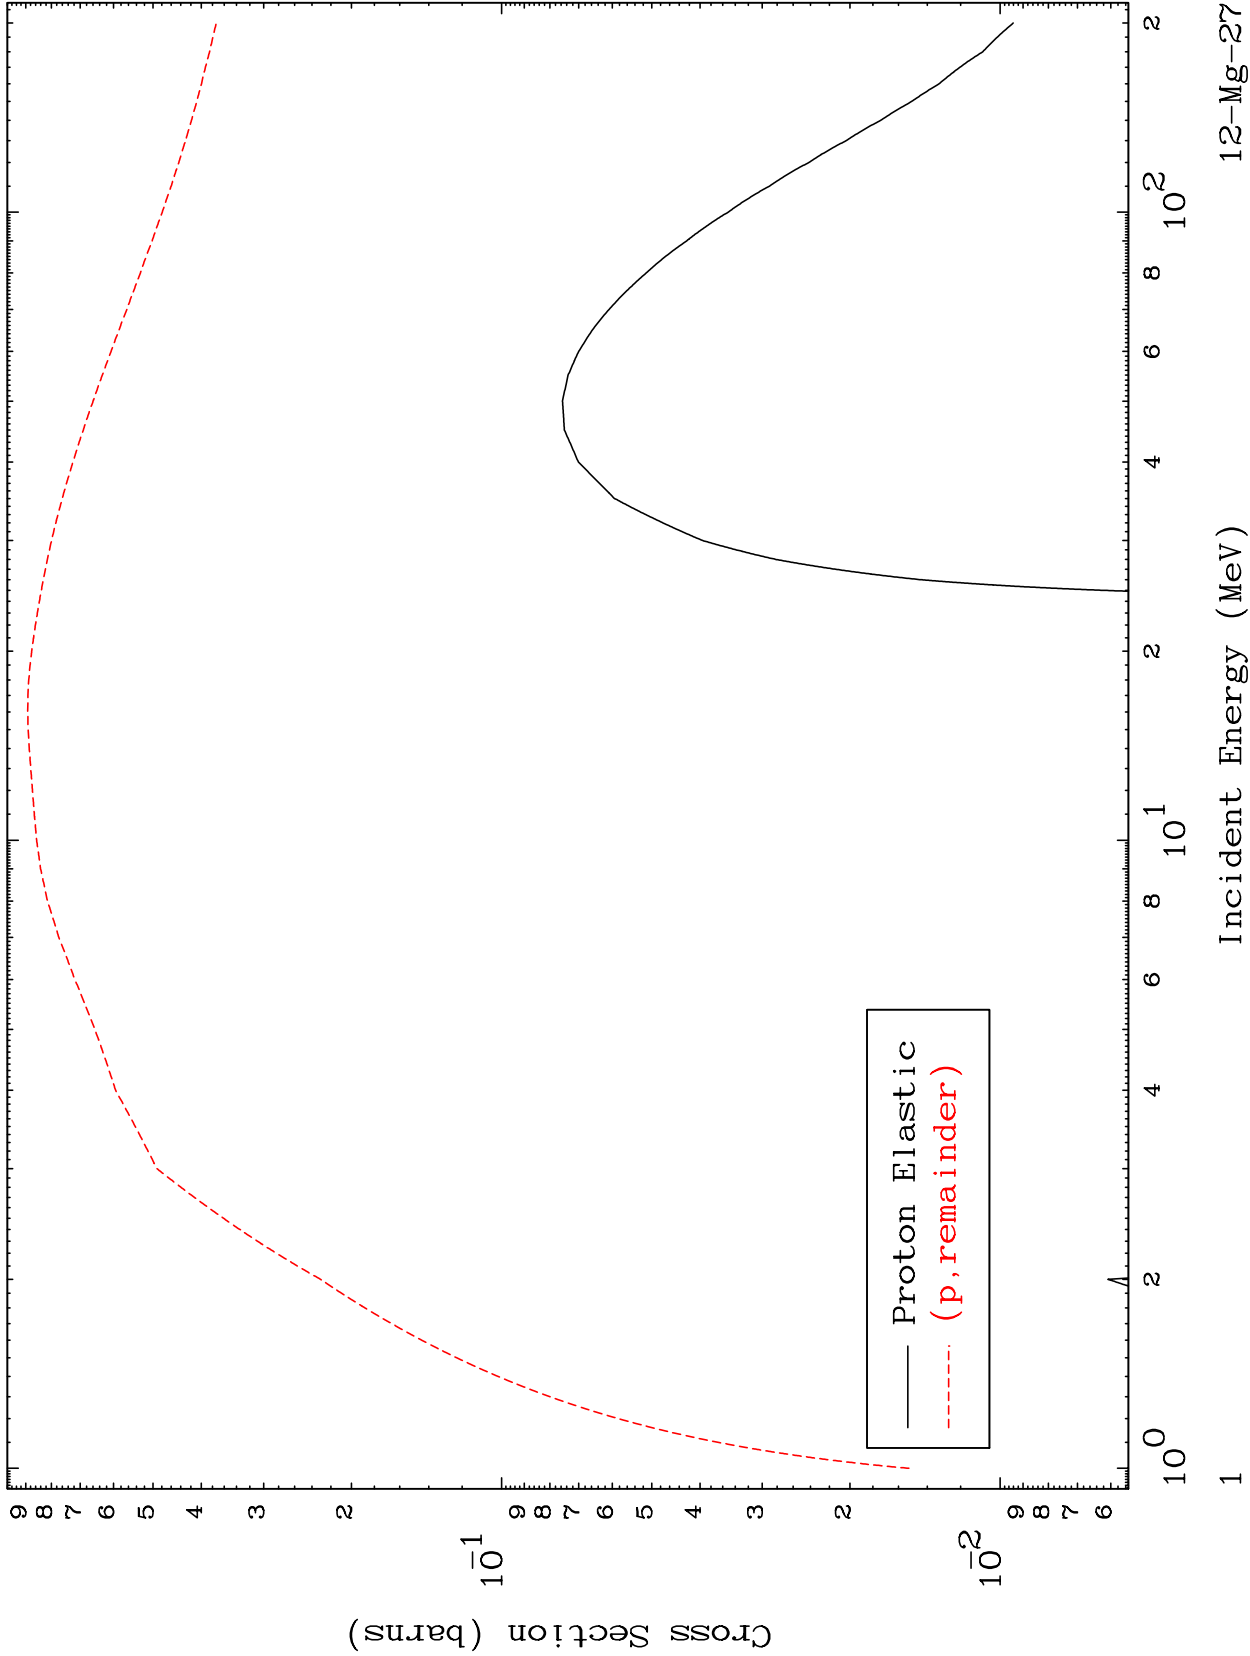

Press Mouse Button to Start

MAT 1234

Proton Major
0 Kelvin Cross Sections

12-Mg-27

12-Mg-27