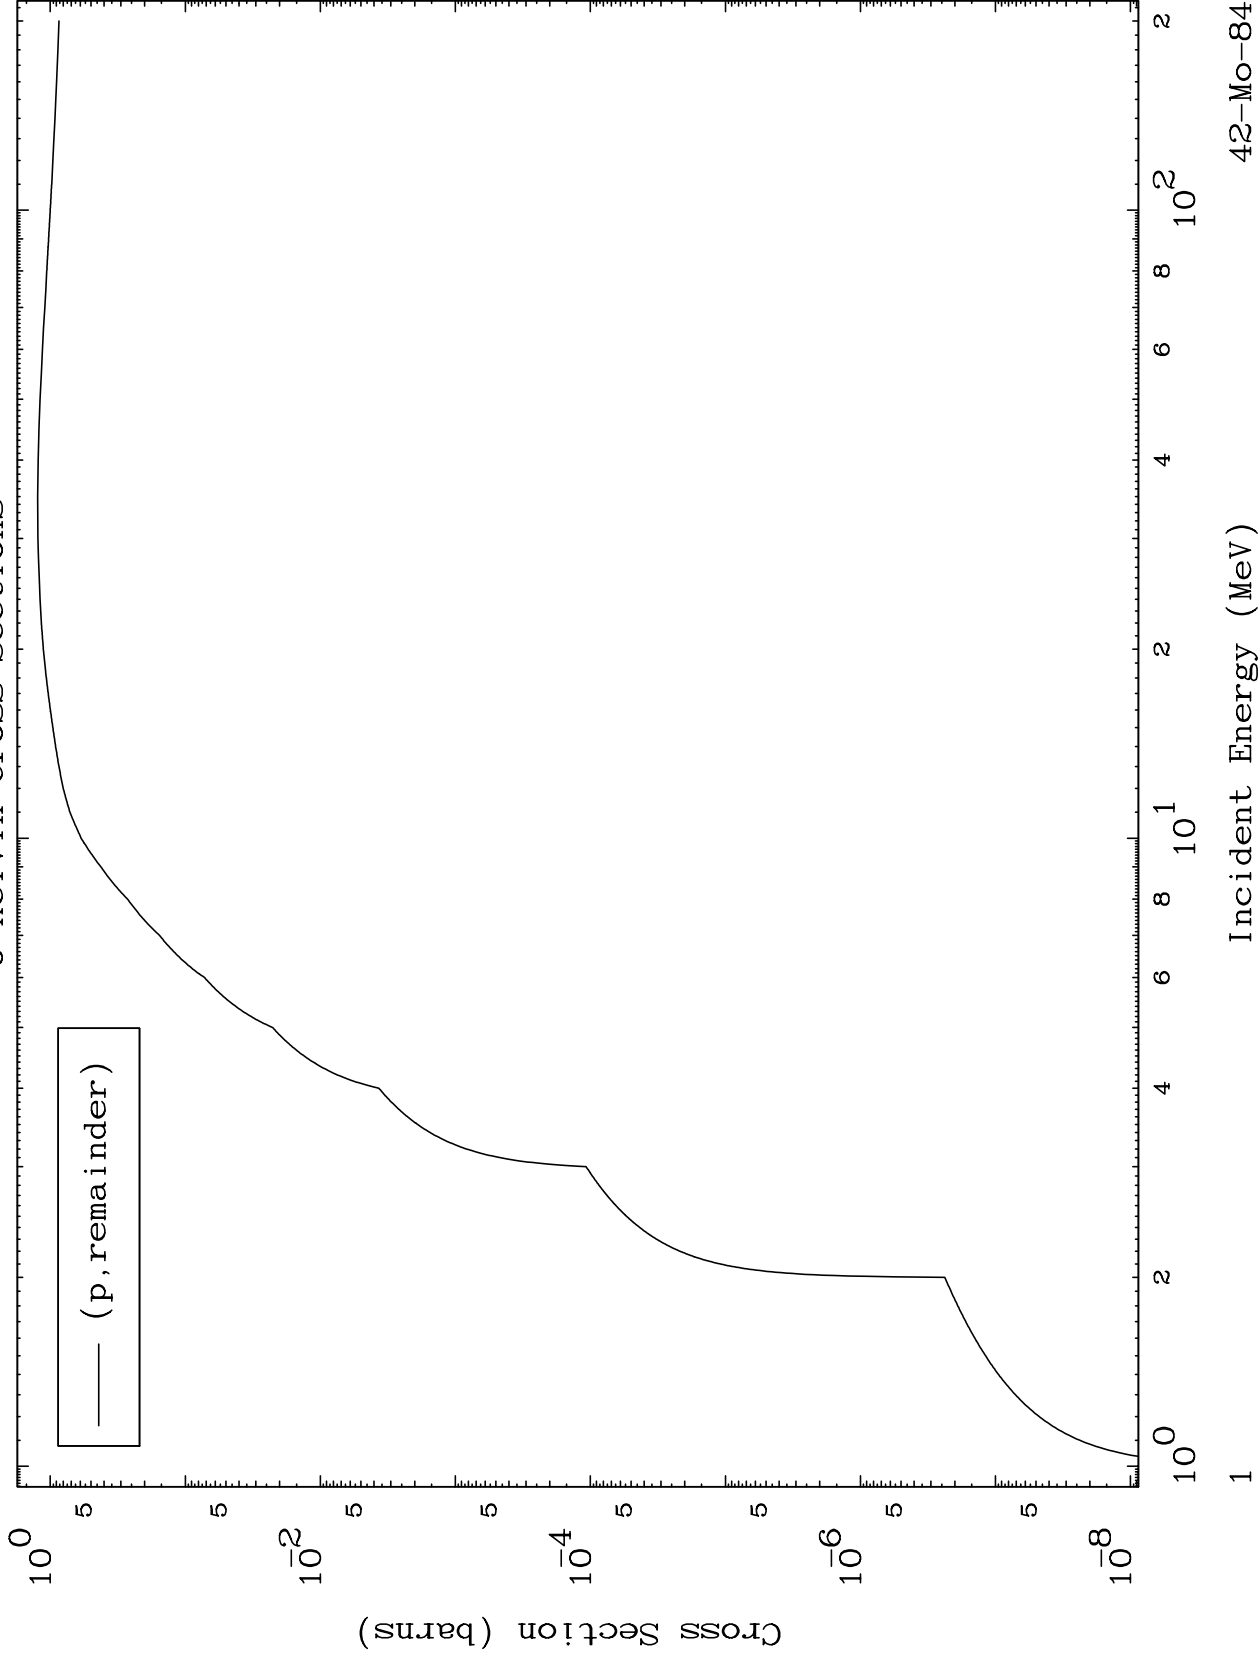

Press Mouse Button to Start

MAT 4201

Proton Major
0 Kelvin Cross Sections

42-Mo-84

42-Mo-84