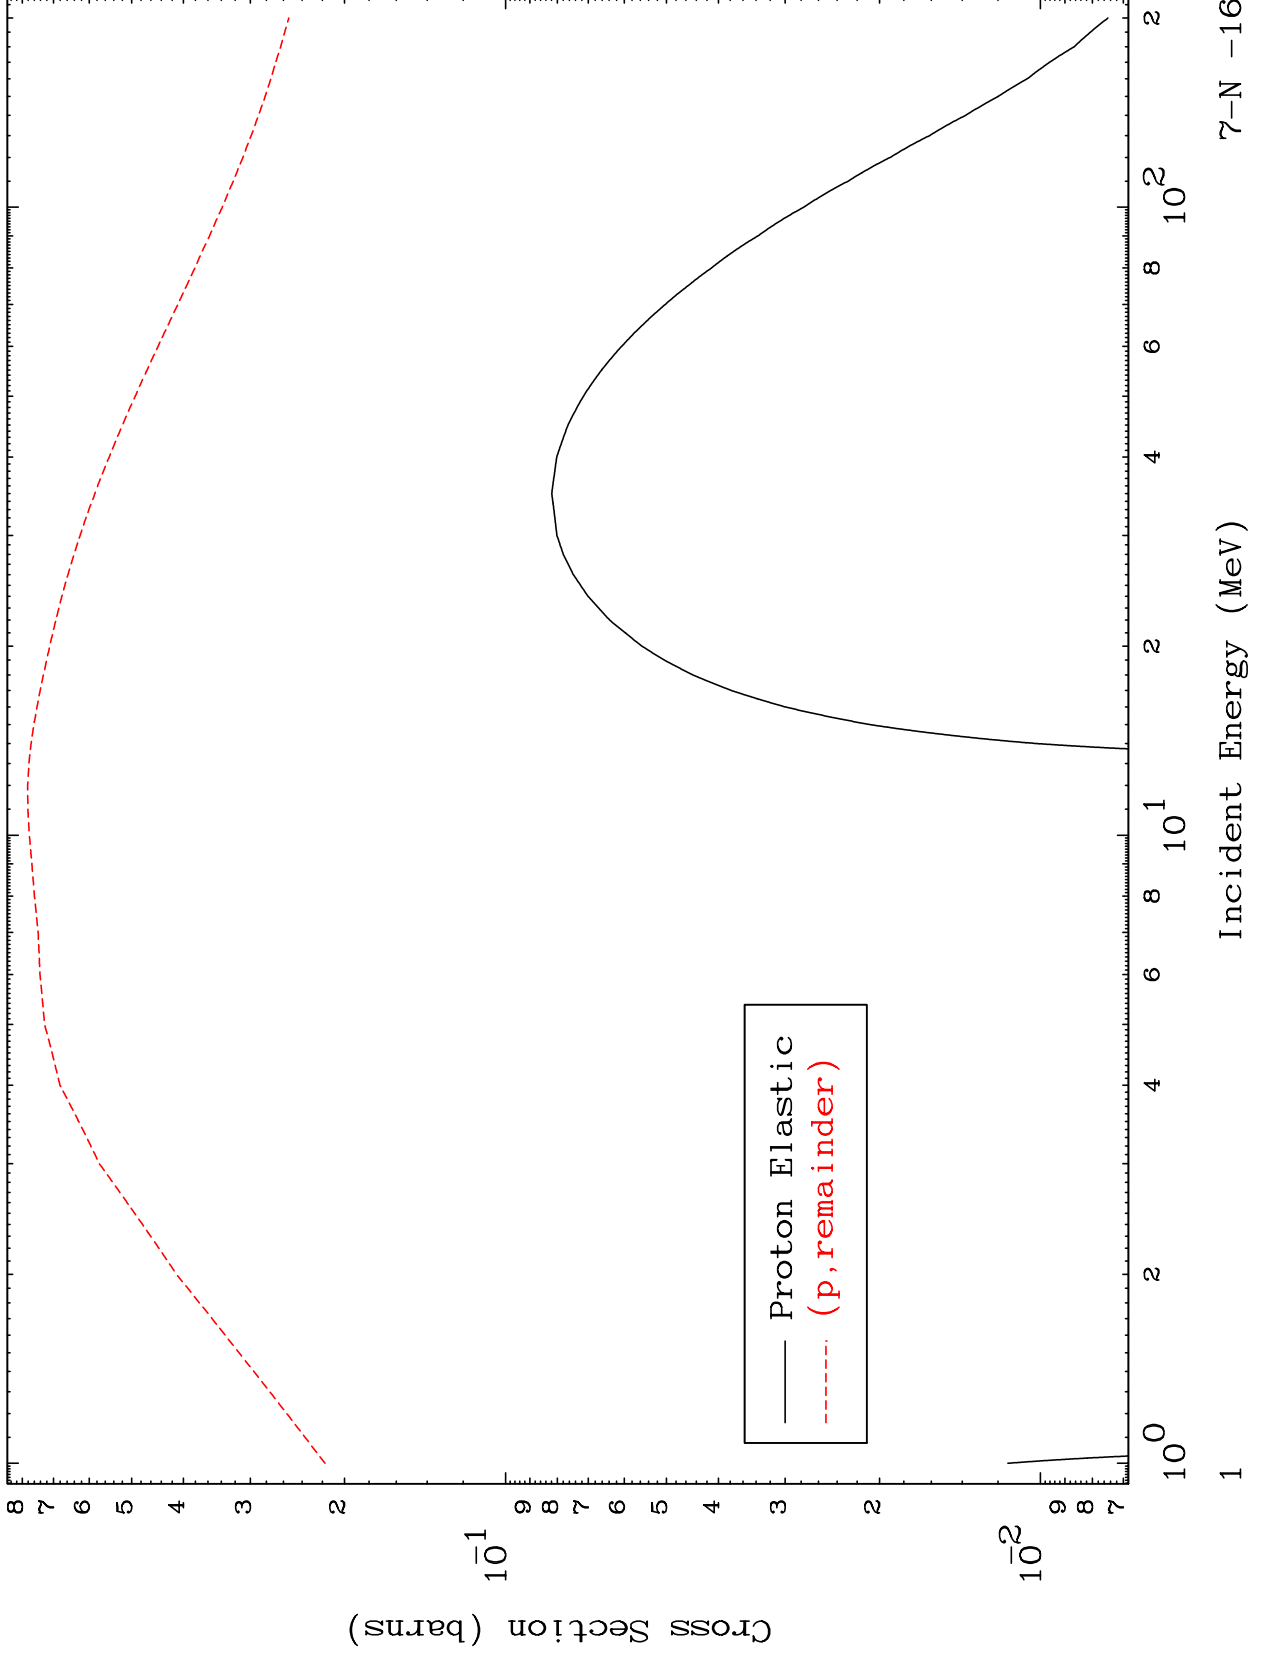

Press Mouse Button to Start

MAT 731

Proton Major
0 Kelvin Cross Sections

7-N -16

7-N -16