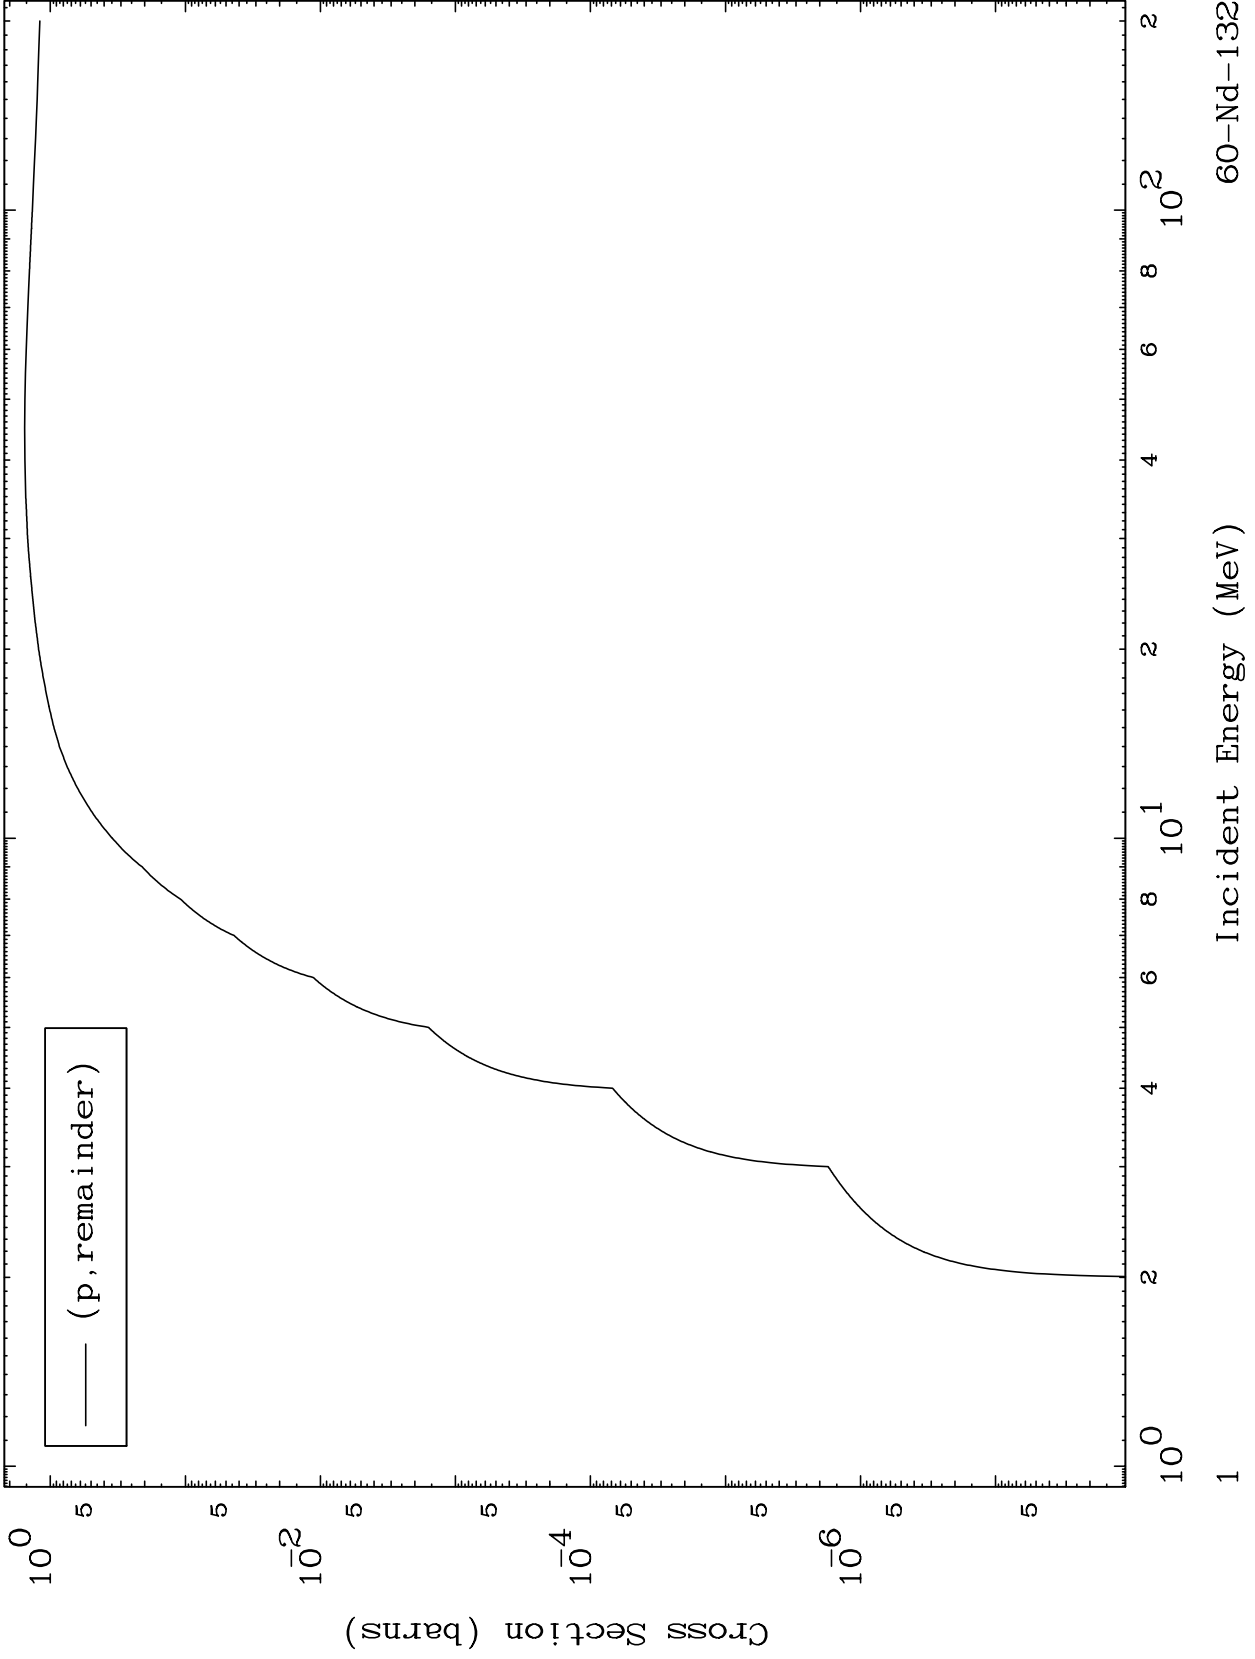

Press Mouse Button to Start

MAT 5995

Proton Major
0 Kelvin Cross Sections

60-Nd-132

60-Nd-132