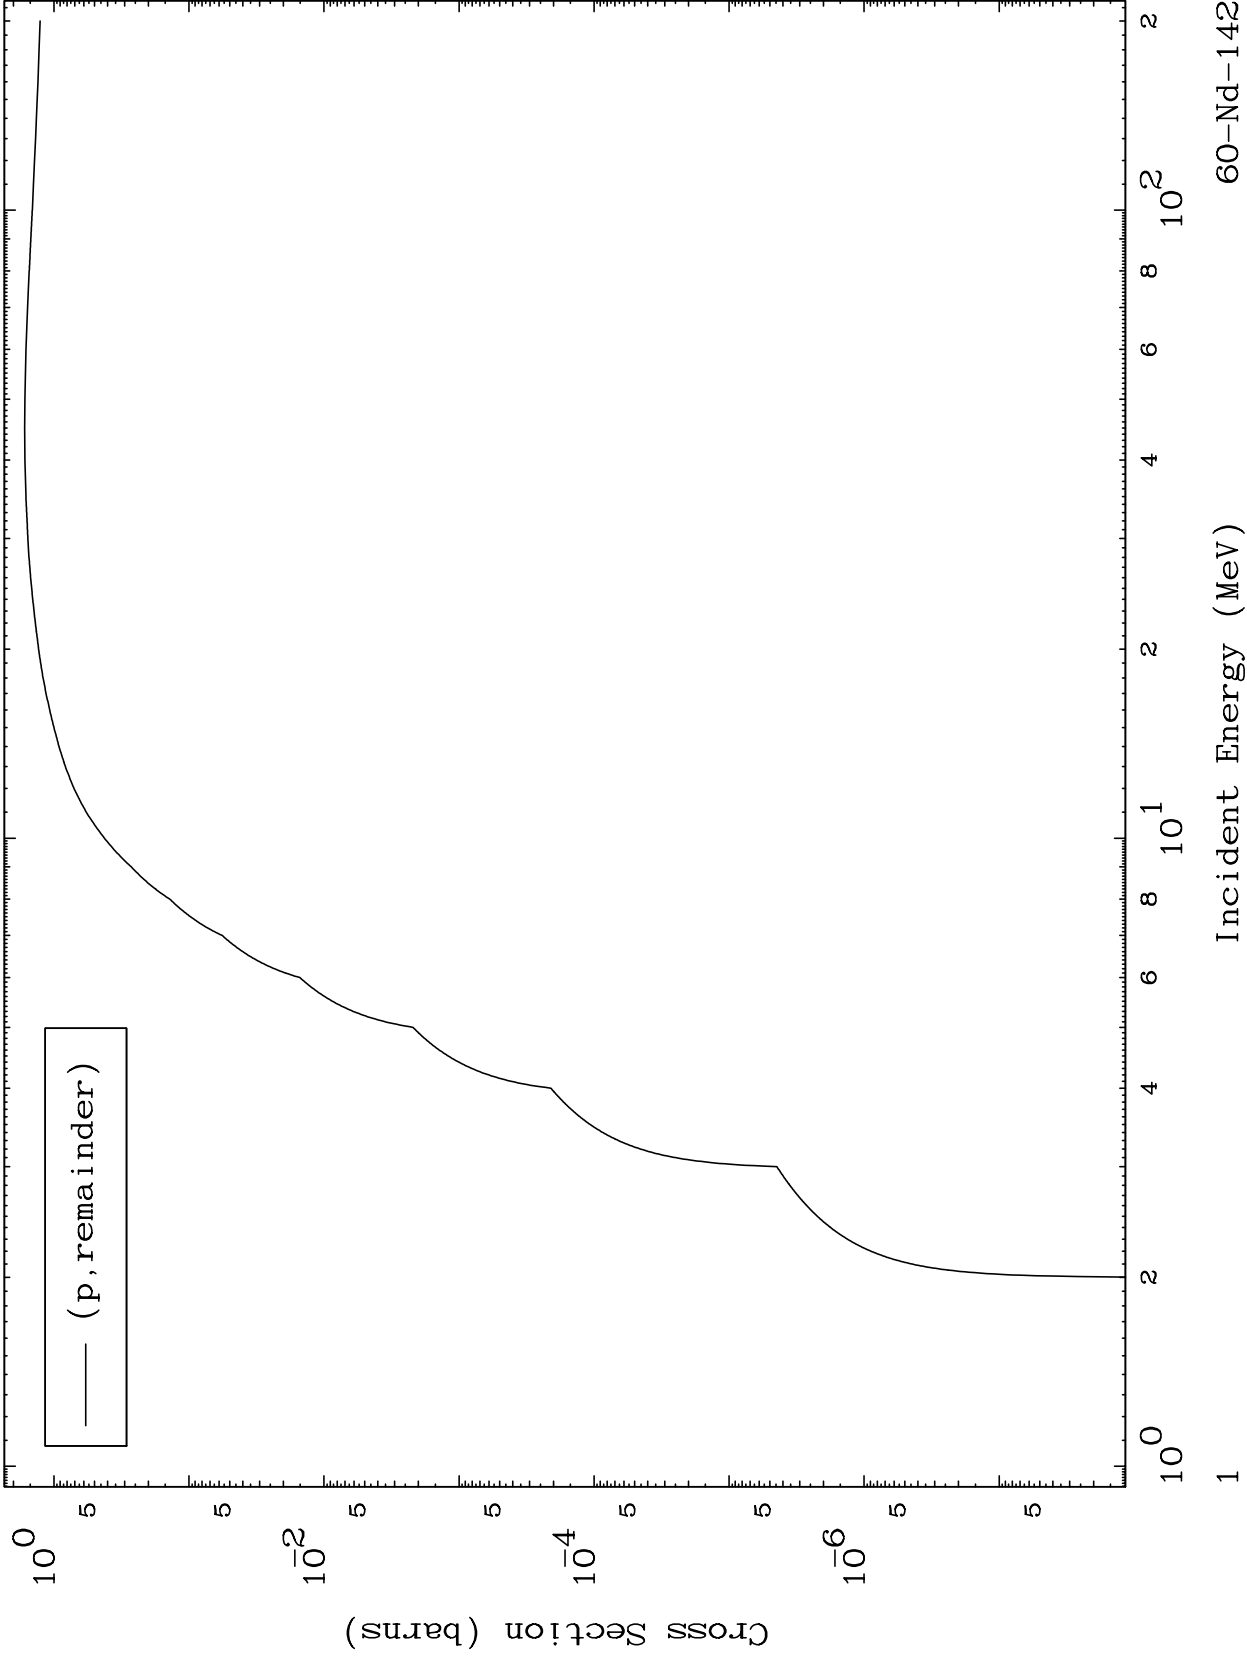

Press Mouse Button to Start

MAT 6025

Proton Major
0 Kelvin Cross Sections

60-Nd-142

60-Nd-142