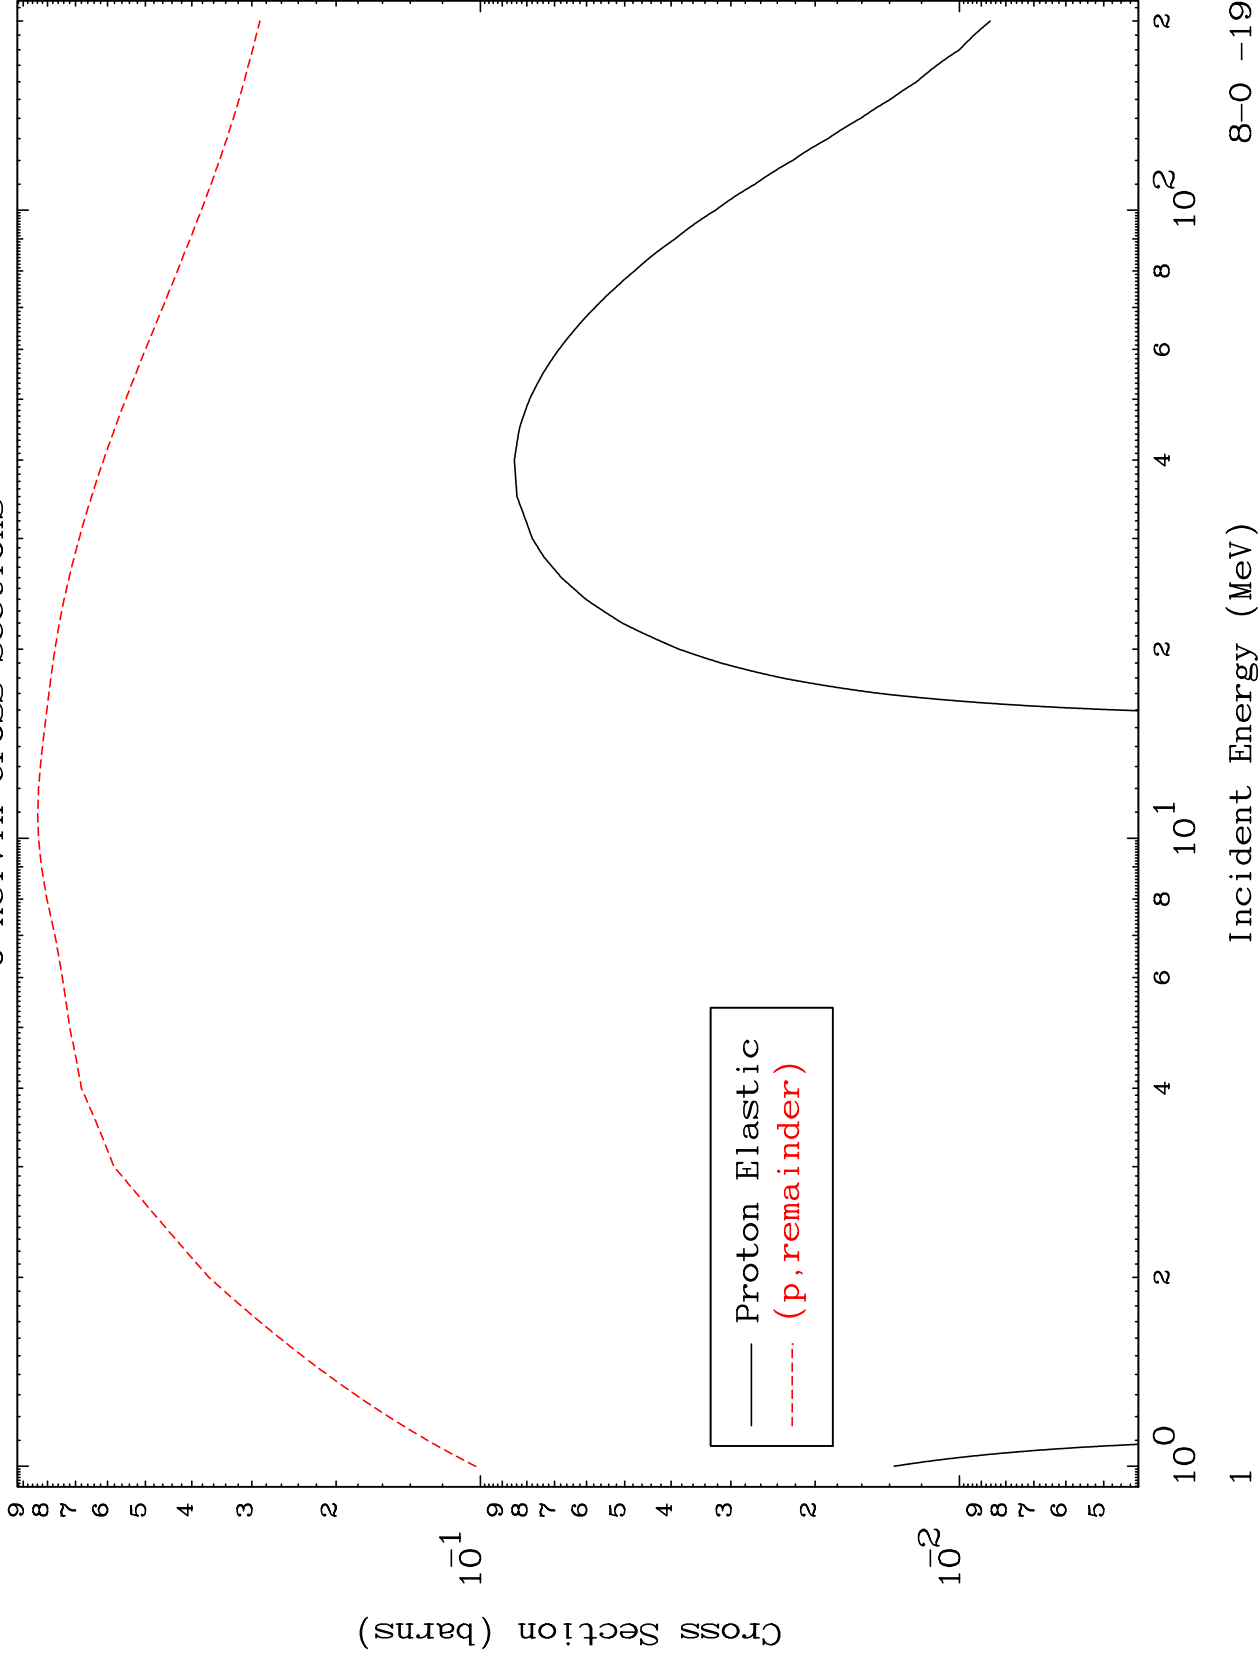

Press Mouse Button to Start

MAT 834

Proton Major
0 Kelvin Cross Sections

8-0 -19

8-0 -19