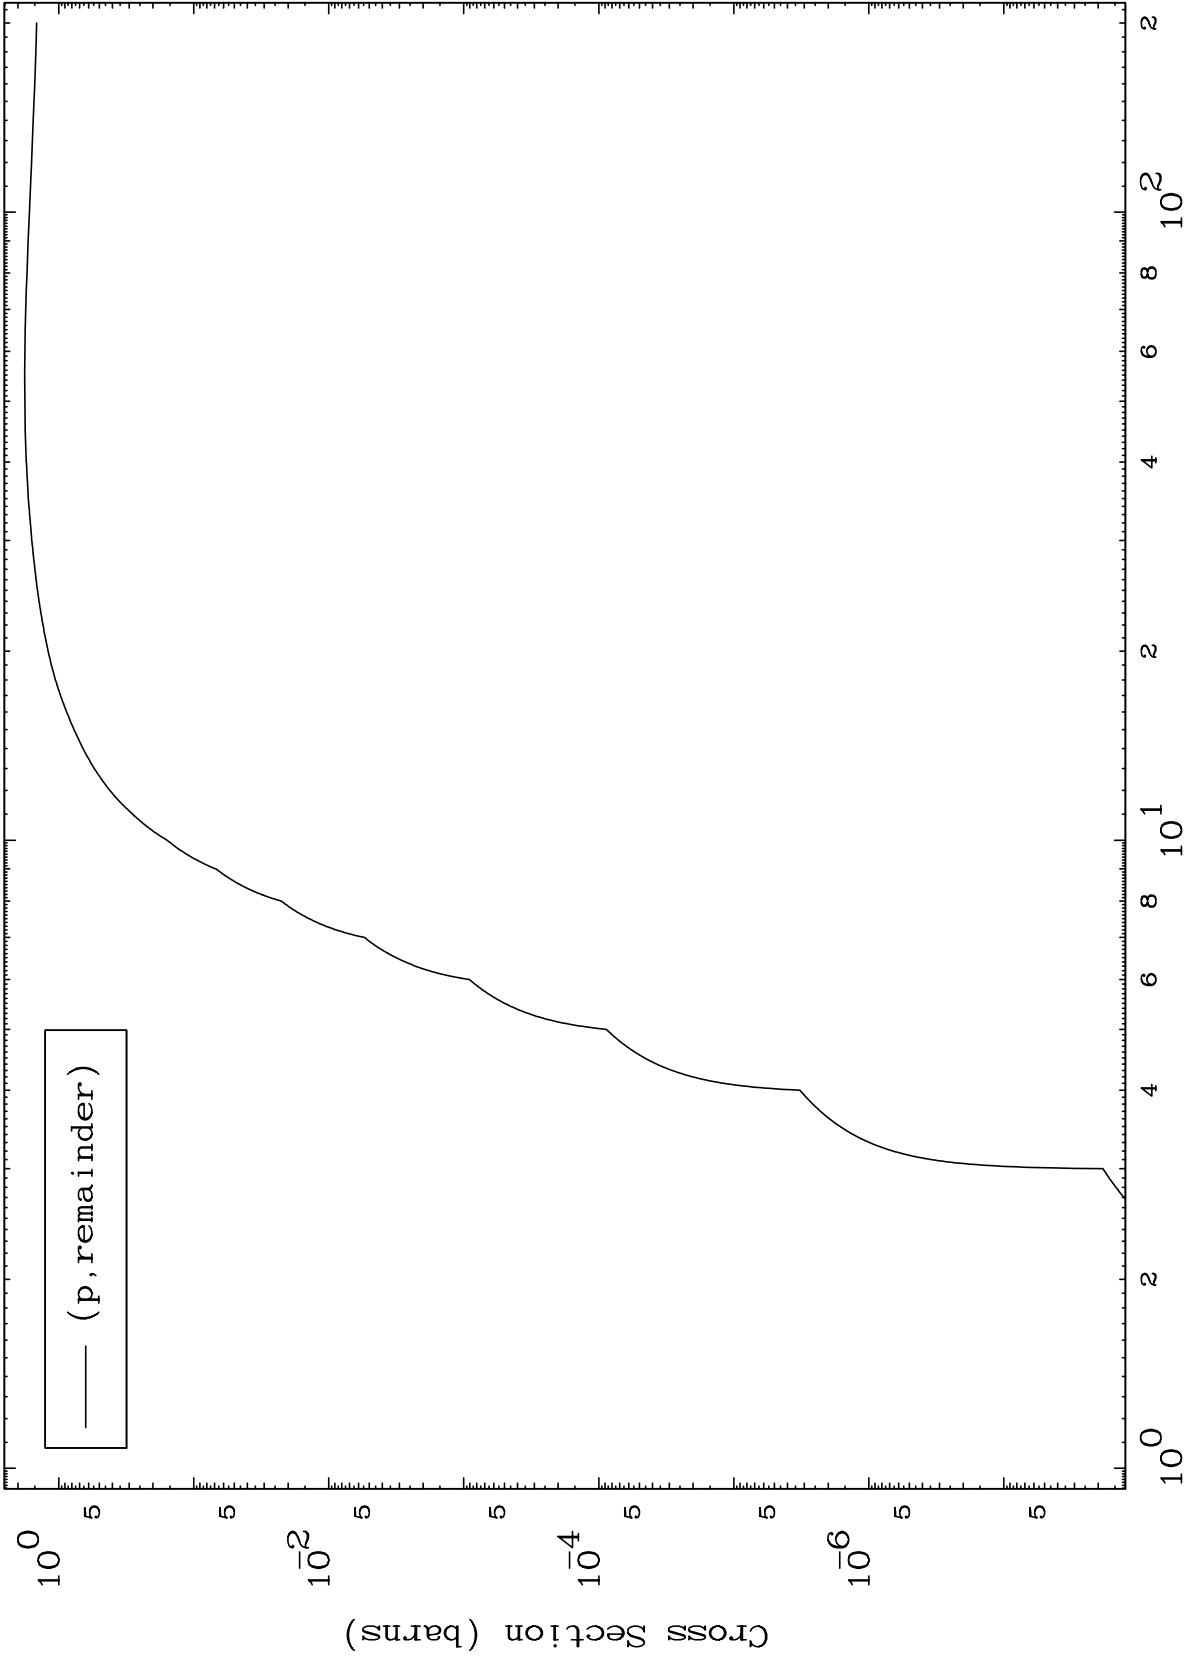

Press Mouse Button to Start

MAT 7586

Proton Major
0 Kelvin Cross Sections

76-Os-171

Incident Energy (MeV)

76-Os-171