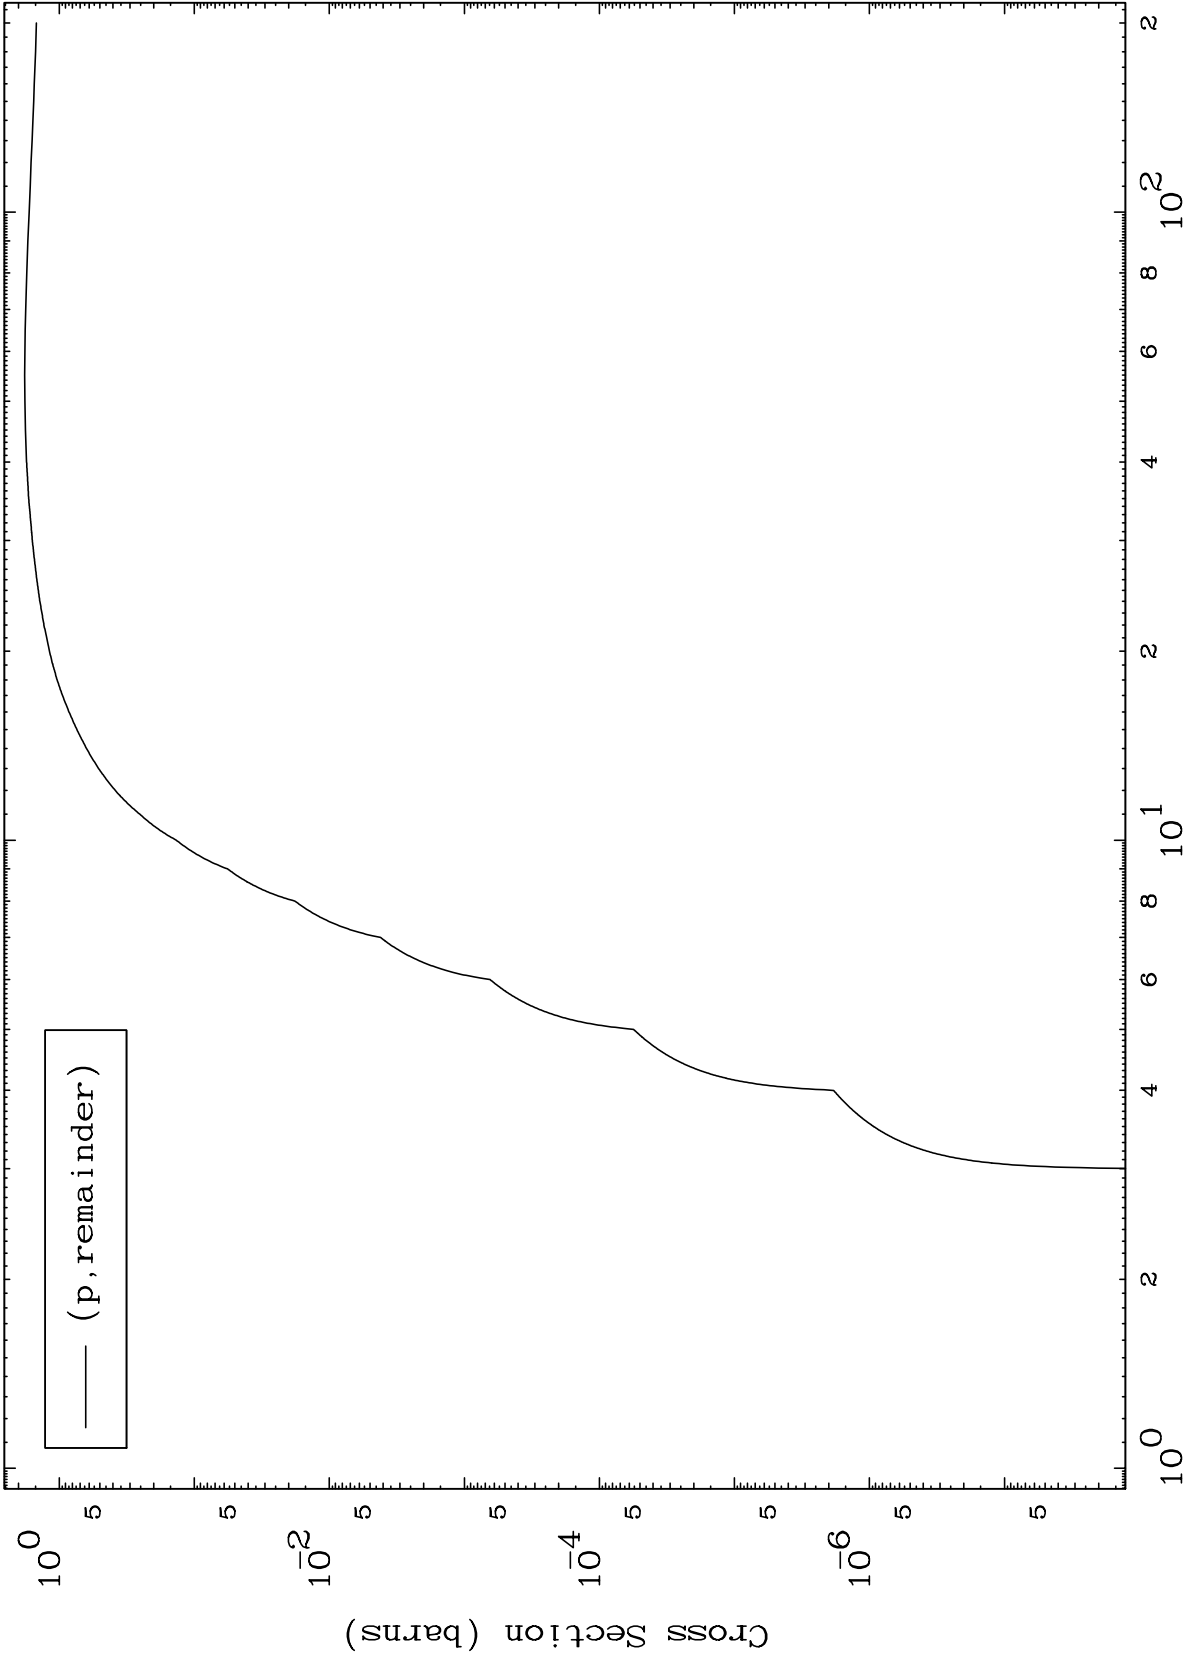

Press Mouse Button to Start

MAT 7780

Proton Major

78-Pt-175

0 Kelvin Cross Sections

Incident Energy (MeV)

78-Pt-175